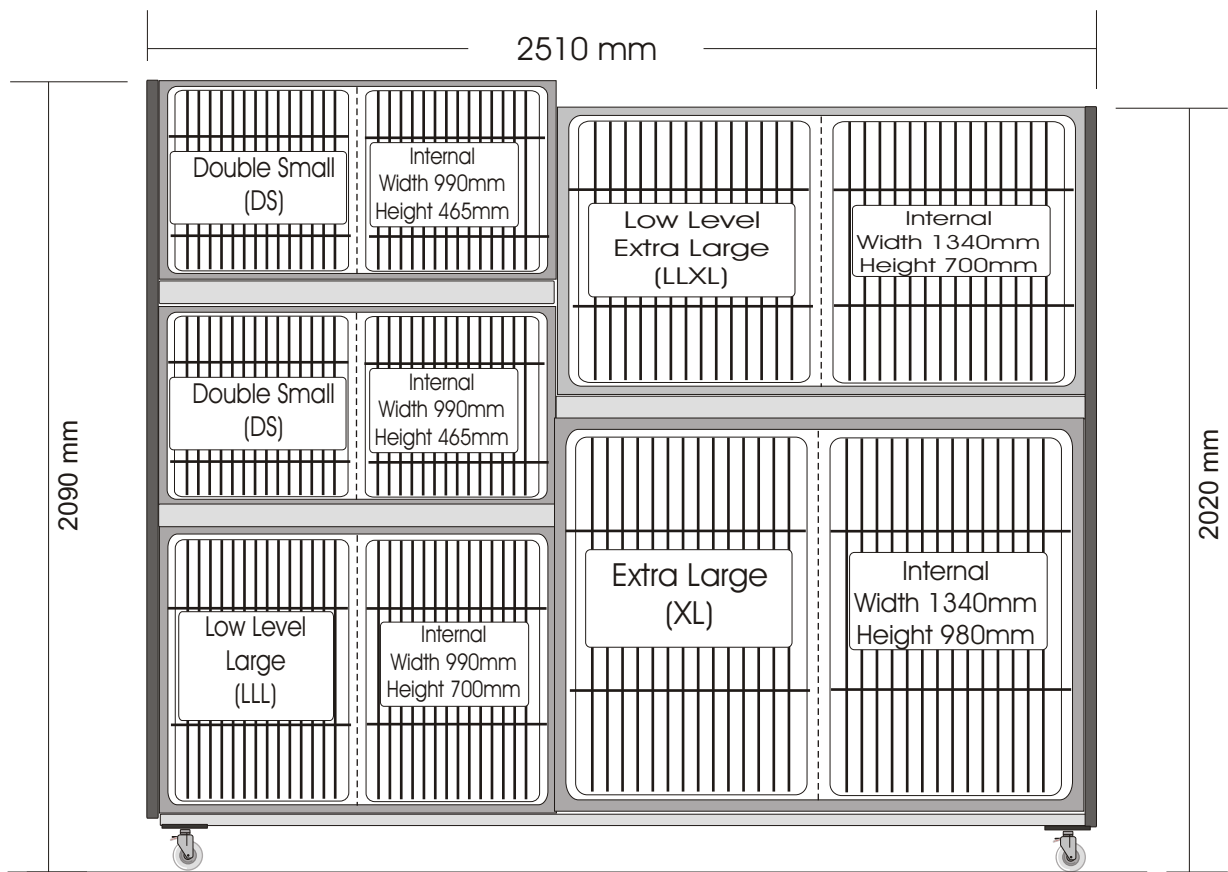

Stainless Steel Cages

Relative Sizes

Sm1

Sm2

Sm3

Sm4

Sm 6

Sm 7

Sm 8

Sm 9

Sm 10

Sm 11

Sm 12

Sm 13

Sm14

Sm 15

SM 16

Sm 17

Sm 18

Sm 19

Sm 20

Sm 21

Sm 22

Sm 24

Sm 25

Sm 26

Sm 28

Sm29

Cage Carts

(single cage on wheels with side Panels and Table Top)

Medium Cage Cart

DS Cage Cart