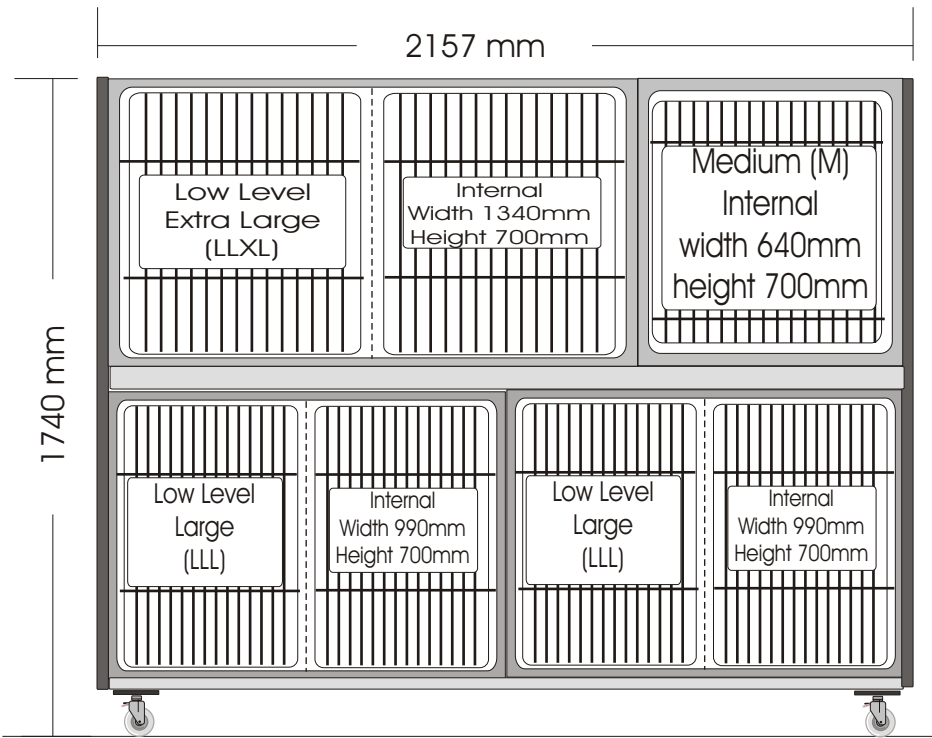

Stainless Steel Cages

Relative Sizes

Sm1

Sm2

Sm3

Sm4

Sm 6

Sm 7

Sm 25

Sm 26

Sm 28

Sm29

Cage Carts

(single cage on wheels with side Panels and Table Top)

Medium Cage Cart

DS Cage Cart

LLL Cage Cart

MLXL Cage Cart

XL Cage Cart

LLXL Cage Cart

L Cage Cart