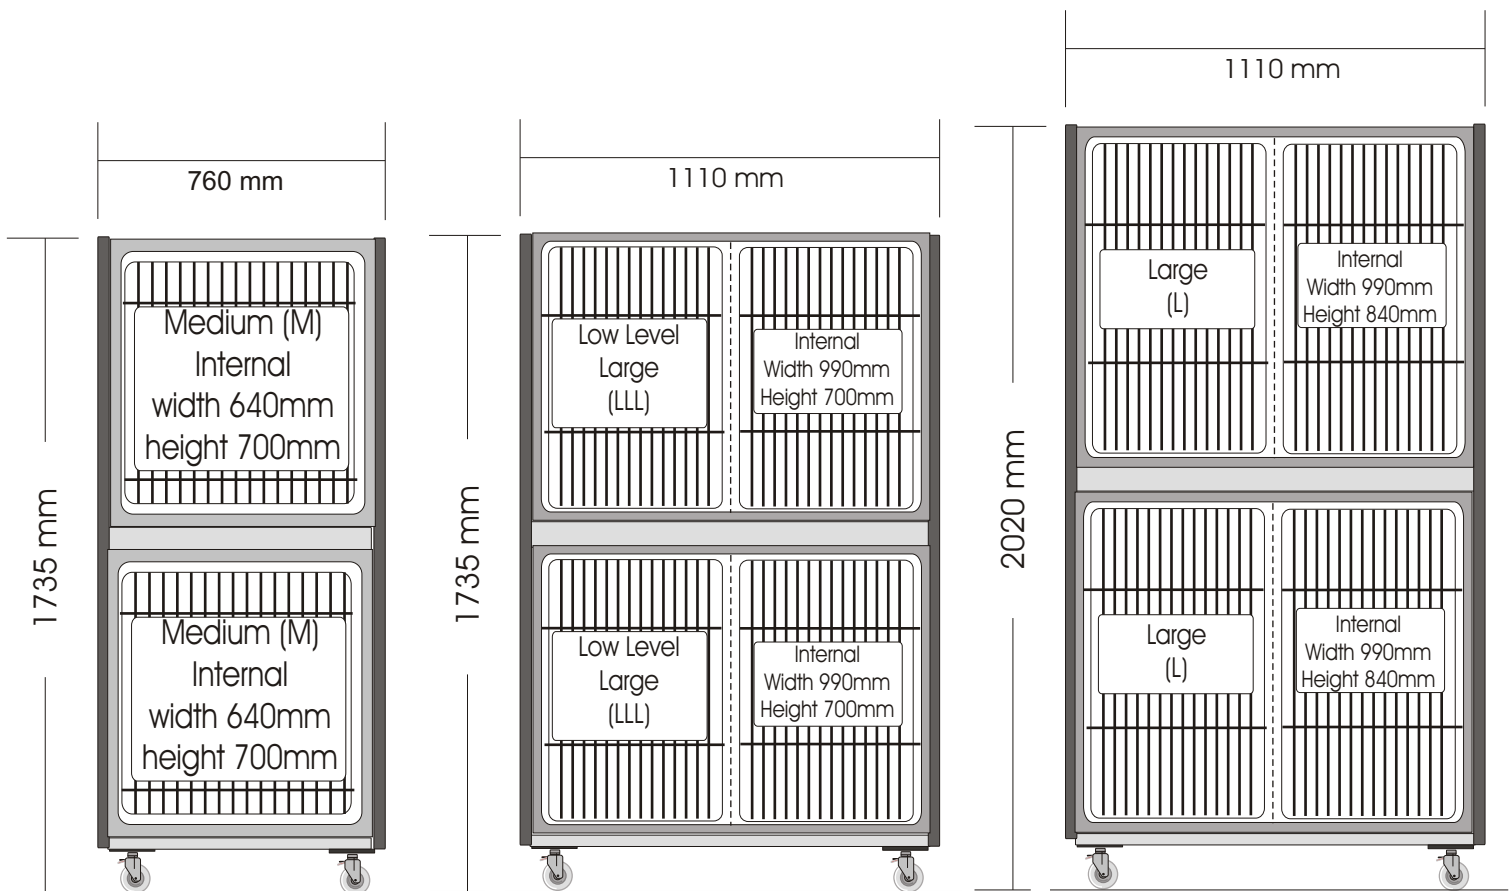

Stainless Steel Cages

Relative Sizes

Sm1

Sm2

Sm3

Sm4

Sm 6

Sm 7

Sm 8

Sm 9

Sm 10

Sm 11

Sm 12

Sm 13

Sm14

Sm 15

SM 16

Sm 17

Sm 18

Sm 19

Sm 20

Sm 21

Sm 22

Sm 24

Sm 25

Sm 26

Sm 28

Sm29

Cage Carts

(single cage on wheels with side Panels and Table Top)

Medium Cage Cart

DS Cage Cart