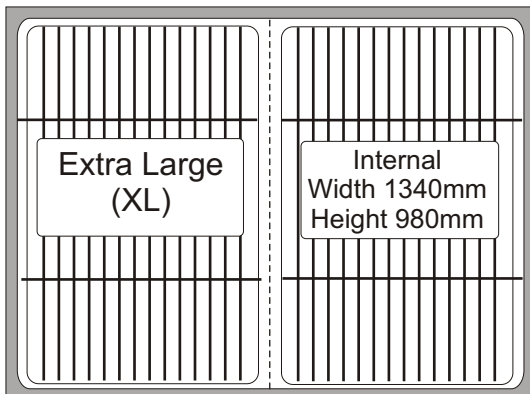

Stainless Steel Cages

Relative Sizes

Sm1

Sm2

Sm3

Sm4

Sm 6

Sm 7