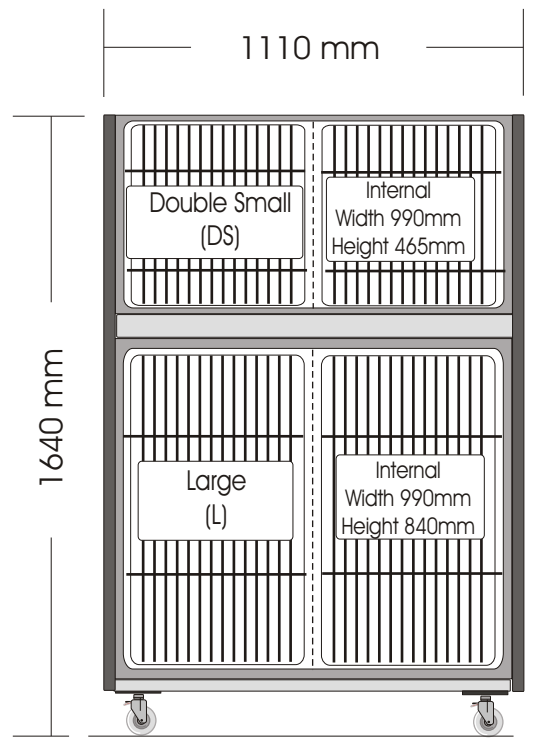

Stainless Steel Cages

Relative Sizes

Sm1

Sm2

Sm3

Sm4

Sm 6

Sm 7

Sm 25

Sm 26

Sm 28

Sm29

Cage Carts

(single cage on wheels with side Panels and Table Top)

Medium Cage Cart

DS Cage Cart

LLL Cage Cart

MLXL Cage Cart

XL Cage Cart

LLXL Cage Cart

L Cage Cart