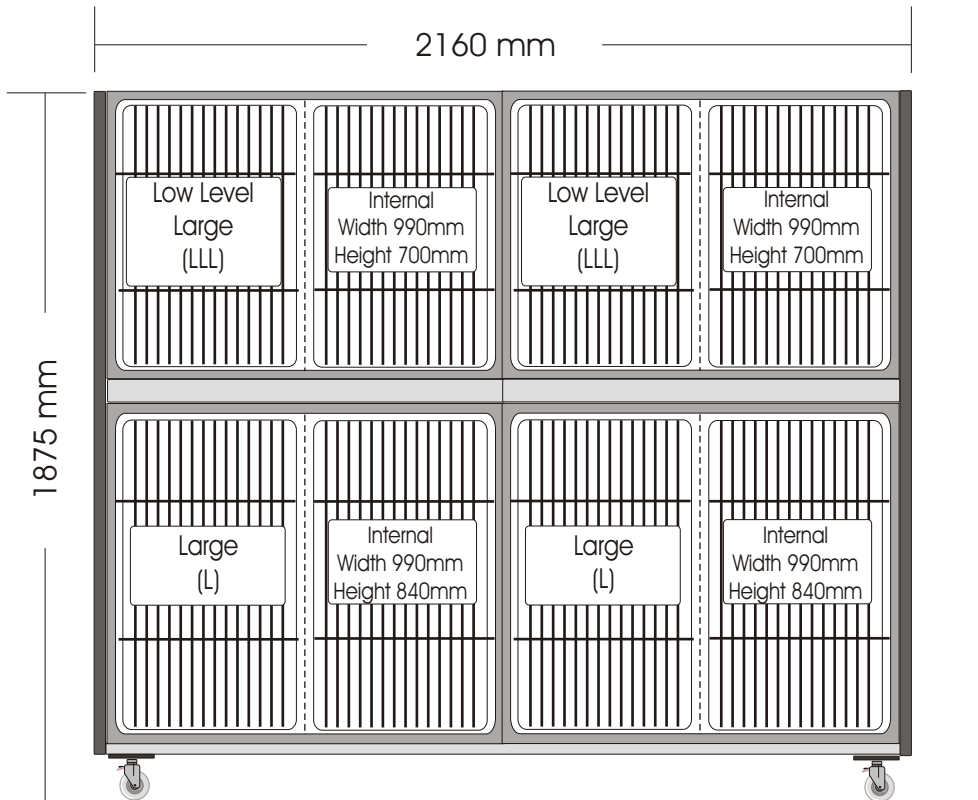

Stainless Steel Cages

Relative Sizes

Sm1

Sm2

Sm3

Sm4

Sm 6

Sm 7

Sm 25

Sm 26

Sm 28

Sm29

Cage Carts

(single cage on wheels with side Panels and Table Top)

Medium Cage Cart

DS Cage Cart