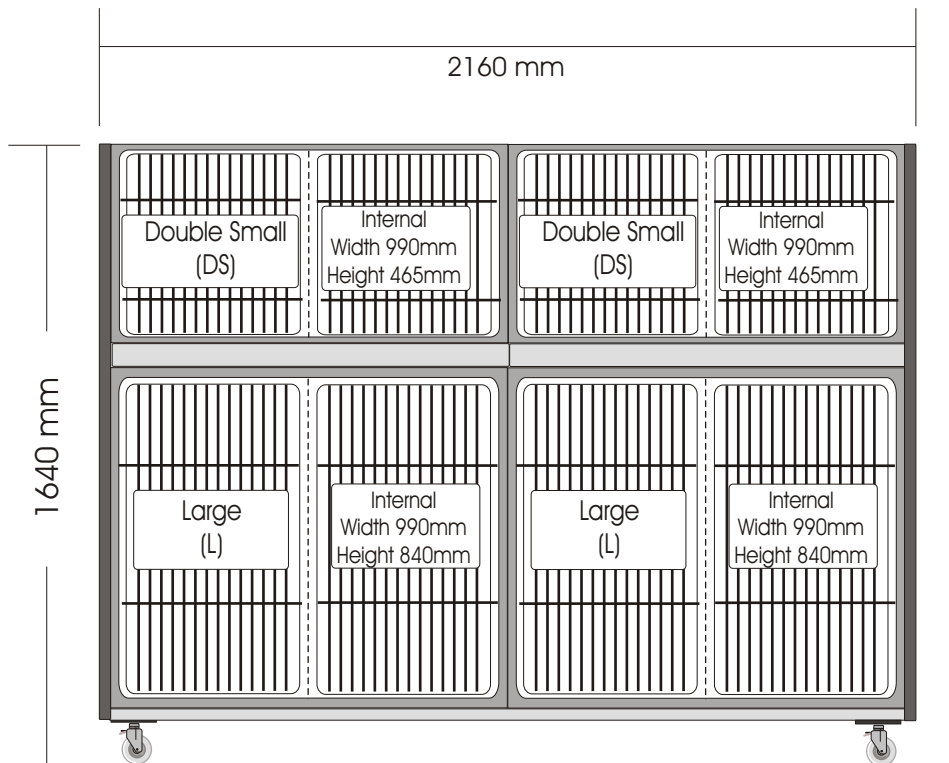

Stainless Steel Cages

Relative Sizes

Sm1

Sm2

Sm3

Sm4

Sm 6

Sm 7

Sm 25

Sm 26

Sm 28

Sm29

Cage Carts

(single cage on wheels with side Panels and Table Top)

Medium Cage Cart

DS Cage Cart