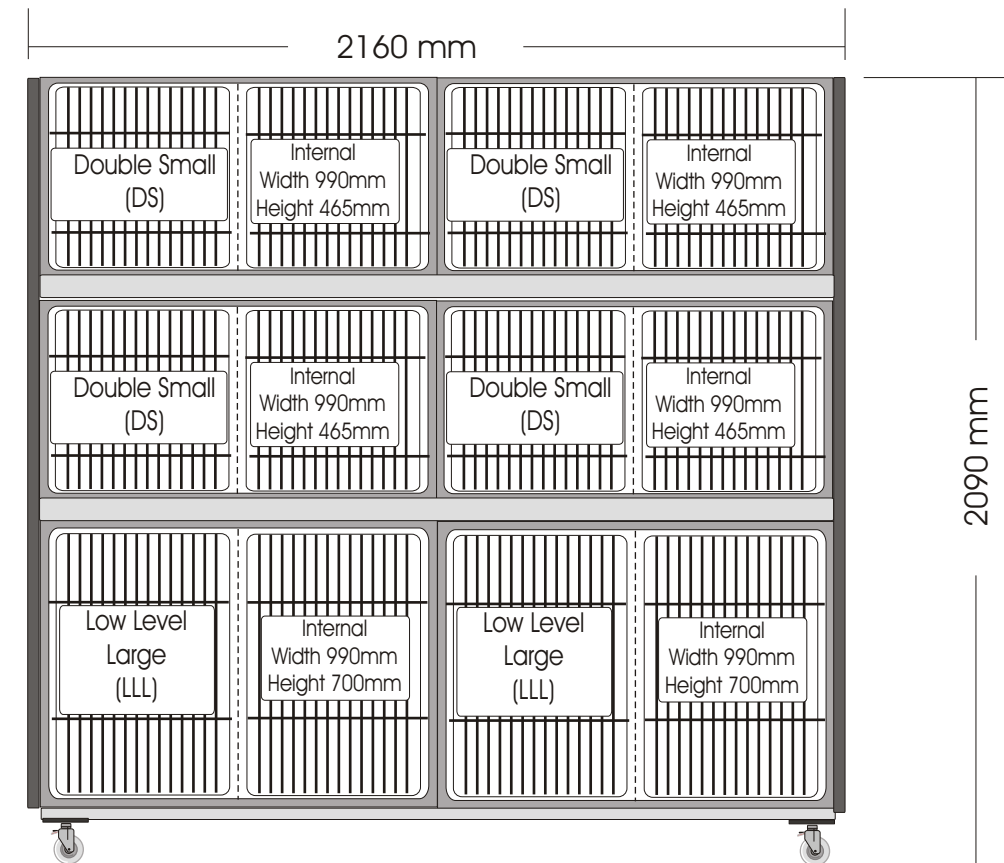

Stainless Steel Cages

Relative Sizes

Sm1

Sm2

Sm3

Sm4

Sm 6

Sm 7

Sm 25

Sm 26

Sm 28

Sm29

Cage Carts

(single cage on wheels with side Panels and Table Top)

Medium Cage Cart

DS Cage Cart