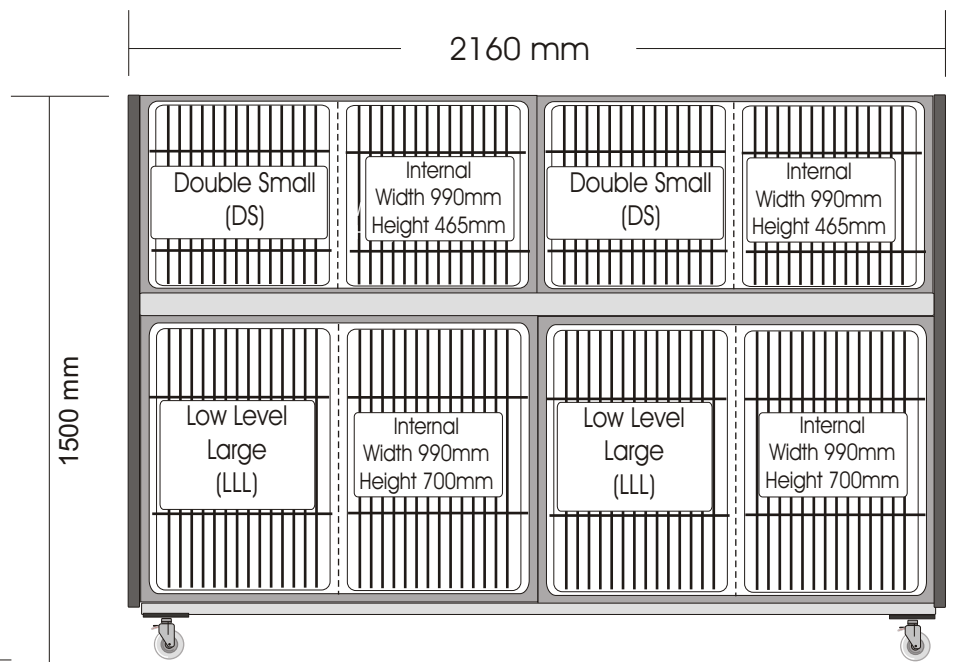

Stainless Steel Cages

Relative Sizes

Sm1

Sm2

Sm3

Sm4

Sm 6

Sm 7

Sm 25

Sm 26

Sm 28

Sm29

Cage Carts

(single cage on wheels with side Panels and Table Top)

Medium Cage Cart

DS Cage Cart

LLL Cage Cart

MLXL Cage Cart

XL Cage Cart

LLXL Cage Cart

L Cage Cart