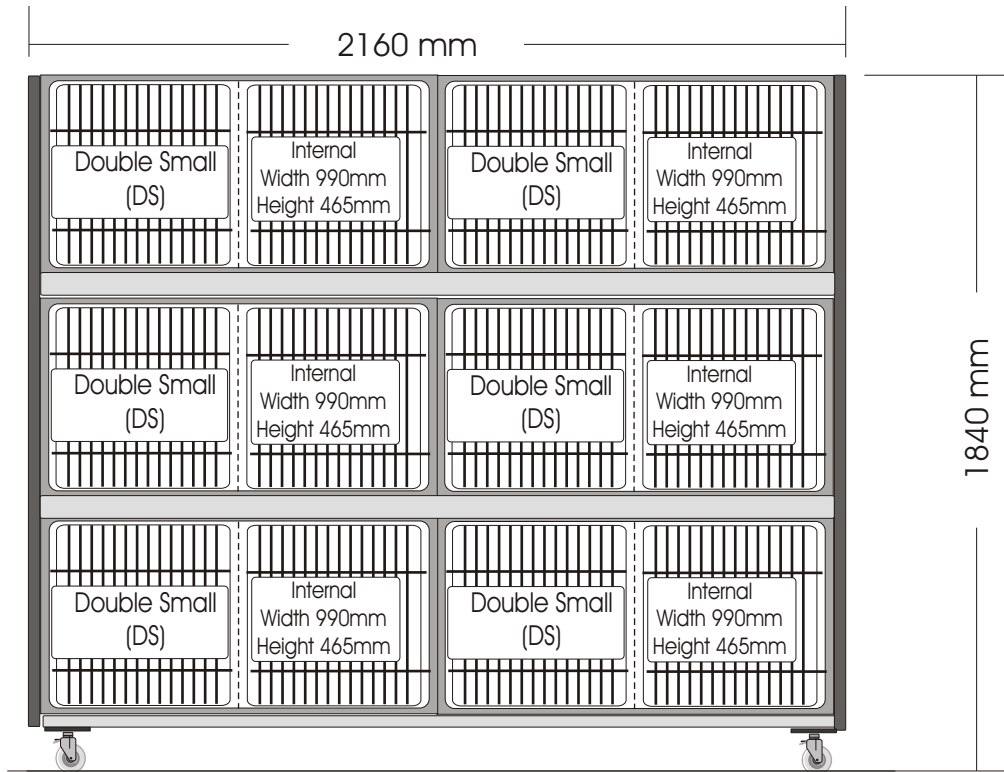

Stainless Steel Cages

Relative Sizes

Sm1

Sm2

Sm3

Sm4

Sm 6

Sm 7

Sm 8

Sm 9

Sm 10

Sm 11

Sm 12

Sm 13

Sm14

Sm 15

SM 16

Sm 17

Sm 18

Sm 19

Sm 20

Sm 21

Sm 22

Sm 24

Sm 25

Sm 26

Sm 28

Sm29

Cage Carts

(single cage on wheels with side Panels and Table Top)

Medium Cage Cart

DS Cage Cart