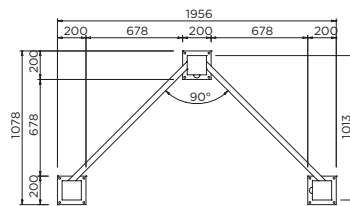

Beach Shower

WELS REG #50275

Scan QR code to view our installation notes

BQBS

To order this item please advise:

- BQBS-3P-1H-2F (3 Posts with 1 Shower Head + 2 Foot Wash Taps) OR BQBS-5P-2H-2F (5 Posts with 2 Shower Head + 2 Foot Wash Taps)
- Custom configuration: Contact Britex

Product Info:

- Marine grade 316 stainless steel
- Head wash and foot wash posts
- Includes connecting towel hanging rails
- Choice of standard and custom configurations
- Supplied pre-plumbed
- Vandal resistant timed flow tapware
- Integrated base plates for mounting

BQBS-3P-1H-2F

INSTALLATION NOTES

1) Columns are secured to ground via mounting plates integrated into the bases of the columns. 2) Refer to drawing for sizes and positions of fixing points. 3) Water inlets enter columns via opening in base. Water connection to timed flow taps is via 1/2" flexible connectors (supplied). 4) Water pressure to 1/2" connectors: Min=300kPa, Max=500kPa. 5) Water connections for tapware can be accessed by removing access panels in the columns. 6) Additional removable panels are integrated into the top of the columns to provide access to shower heads.