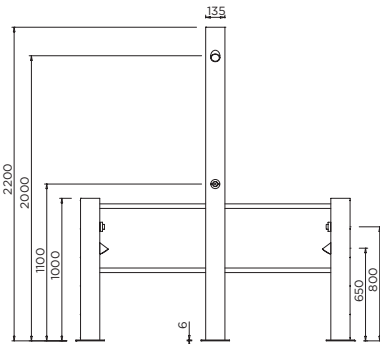

Beach Shower

WELS REG #50275

Scan QR code to view our installation notes

BQBS

To order this item please advise:

- BQBS-3P-1H-2F (3 Posts with 1 Shower Head + 2 Foot Wash Taps) OR BQBS-5P-2H-2F (5 Posts with 2 Shower Head + 2 Foot Wash Taps)
- Custom configuration: Contact Britex

Product Info:

- Marine grade 316 stainless steel
- Head wash and foot wash posts
- Includes connecting towel hanging rails
- Choice of standard and custom configurations
- Supplied pre-plumbed
- Vandal resistant timed flow tapware
- Integrated base plates for mounting

BQBS-3P-1H-2F

INSTALLATION NOTES

1) Columns are secured to ground via mounting plates integrated into the bases of the columns. 2) Refer to drawing for sizes and positions of fixing points. 3) Water inlets enter columns via opening in base. Water connection to timed flow taps is via 1/2" flexible connectors (supplied). 4) Water pressure to 1/2" connectors: Min=300kPa, Max=500kPa. 5) Water connections for tapware can be accessed by removing access panels in the columns. 6) Additional removable panels are integrated into the top of the columns to provide access to shower heads.