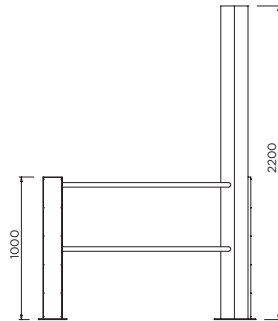

BQBS-5P-2H-2F