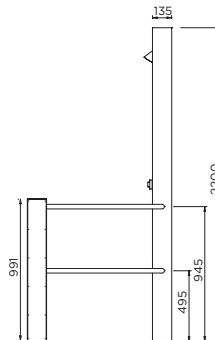

BQBS-3P-1H-2F