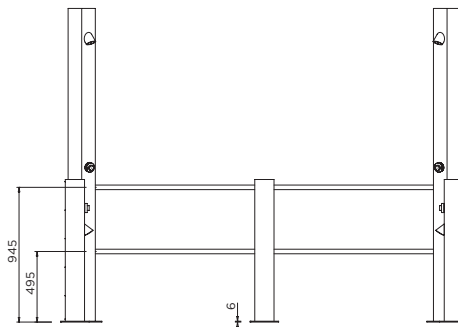

BQBS-5P-2H-2F