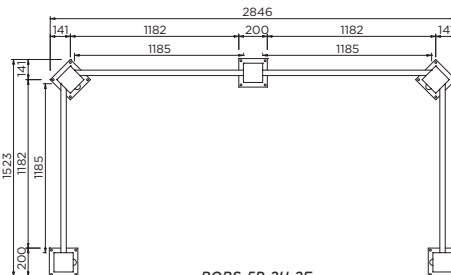

Beach Shower

WELS REG #50275

Scan QR code to view our installation notes

BQBS

To order this item please advise:

- BQBS-3P-1H-2F (3 Posts with 1 Shower Head + 2 Foot Wash Taps) OR BQBS-5P-2H-2F (5 Posts with 2 Shower Head + 2 Foot Wash Taps)
- Custom configuration: Contact Britex

Product Info:

- Marine grade 316 stainless steel
- Head wash and foot wash posts
- Includes connecting towel hanging rails
- Choice of standard and custom configurations
- Supplied pre-plumbed
- Vandal resistant timed flow tapware
- Integrated base plates for mounting

BQBS-3P-1H-2F

INSTALLATION NOTES

1) Columns are secured to ground via mounting plates integrated into the bases of the columns. 2) Refer to drawing for sizes and positions of fixing points. 3) Water inlets enter columns via opening in base. Water connection to timed flow taps is via 1/2" flexible connectors (supplied). 4) Water pressure to 1/2" connectors: Min=300kPa, Max=500kPa. 5) Water connections for tapware can be accessed by removing access panels in the columns. 6) Additional removable panels are integrated into the top of the columns to provide access to shower heads.

BQBS-3P-1H-2F

BQBS-3P-1H-2F

BQBS-5P-2H-2F

BQBS-5P-2H-2F

BQBS-5P-2H-2F