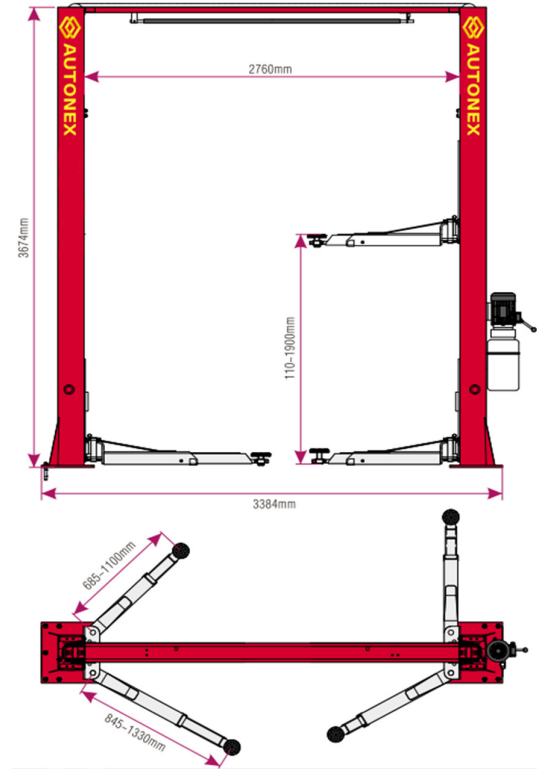

## Technical Drawing

## Technical Data

Lifting Capacity	4,000kg
Min. Height	110mm
Max. Lifting Height	1,900mm
Overall Height	3674mm
Overall Width	3,384mm
Width between Posts	2,760mm
Short Arm Length	685~1,100mm
Long Arm Length	845~1,330mm
Lifting/Lowering Time	55Sec./45Sec.
Motor Power	2.2kW
Power Supply	380V/50Hz/3Ph 220V/50Hz/1Ph