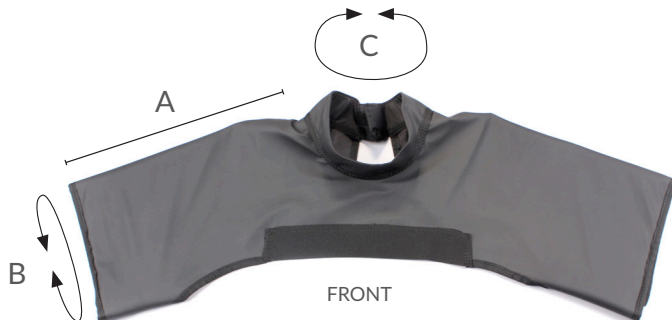

Revolution Attached Thyroid Collar Sleeves

REV-SLV

- Exclusive Revolution outer fabric
- Additional protection for chest
- Wear under any pron vest

Colors	Revolution 700 Series
Sizes	Small, Medium, Large, X-Large, XX-Large
Core	Lightweight Lead, KIARMOR Bi-Layer Low-Lead, KIARMOR Bi-Layer Lead-Free

Model	Description	A	B	C
REV-SLV-1-S	Revolution Attached Thyroid Collar Sleeves Small	14 ½"	19"	20"
REV-SLV-1-M	Revolution Attached Thyroid Collar Sleeves Medium	15"	19"	21½"
REV-SLV-1-L	Revolution Attached Thyroid Collar Sleeves Large	15 ½"	19 ½"	23½"
REV-SLV-1-XL	Revolution Attached Thyroid Collar Sleeves X-Large	16 ¼"	20"	25"
REV-SLV-1-XXL	Revolution Attached Thyroid Collar Sleeves XX-Large	16 ½"	20½"	27"