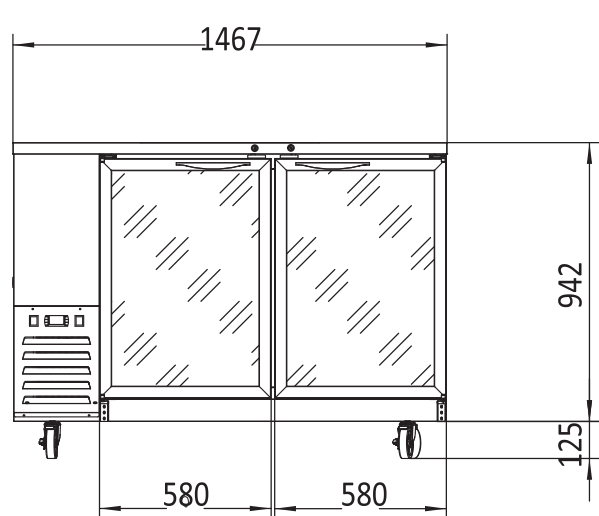

MBB48G/MBB59G

2 YEARS WARRANTY ON ALL PARTS & LABOUR
* EXTRA 2 YEARS WARRANTY ON PARTS WHEN YOU REGISTER WITH US ONLINE