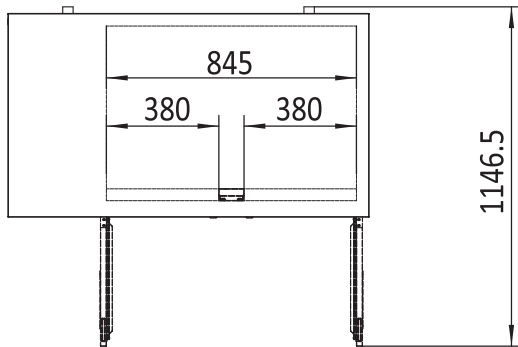

MBB48G/MBB59G

2 YEARS WARRANTY ON ALL PARTS & LABOUR
* EXTRA 2 YEARS WARRANTY ON PARTS WHEN YOU REGISTER WITH US ONLINE