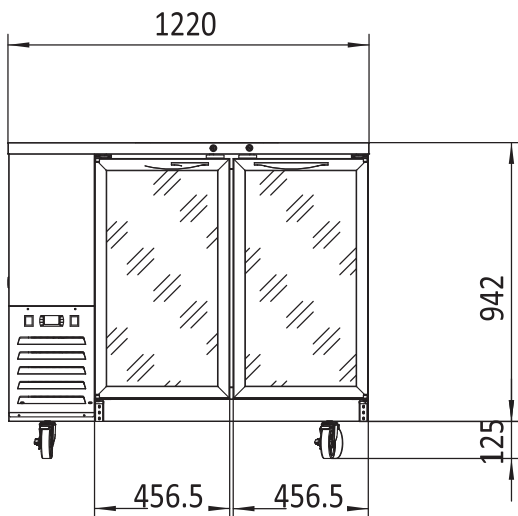

MBB48G/MBB59G

2 YEARS WARRANTY ON ALL PARTS & LABOUR
* EXTRA 2 YEARS WARRANTY ON PARTS WHEN YOU REGISTER WITH US ONLINE