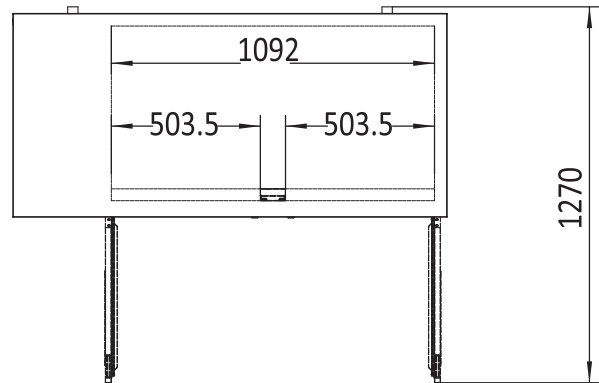

MBB48G/MBB59G

2 YEARS WARRANTY ON ALL PARTS & LABOUR
* EXTRA 2 YEARS WARRANTY ON PARTS WHEN YOU REGISTER WITH US ONLINE