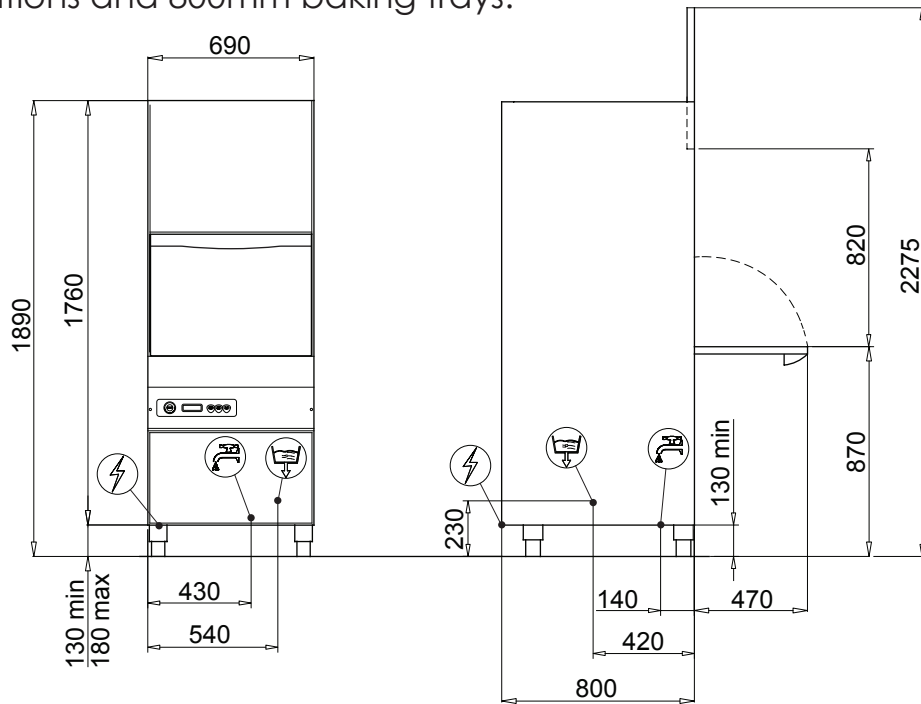

RP-1 POT & UTENSIL WASHER

The RP-1 is Rhima's most popular pot and utensil washer with a foot print of only 690x800mm. The machine is perfectly suited for most small to medium sized operations and 800mm baking trays.

**Needs hot and cold water connection

**WATER
SAVING**

**ECO
FRIENDLY**

Power supply	415V 50 Hz
Total power	7.9KW
Total current	3 X 11 Amp
Wash tank capacity	50 ltrs
Water consumption (per cycle)	4.2 ltrs
Rinsing temp (approx)	85°C
Rack size	550mm x 665mm
Tallest washable item	805mm
Weight (empty)	155 kg
Drain hose diameter	Ø 32mm
Water connection (Hot*)	3/4" hose