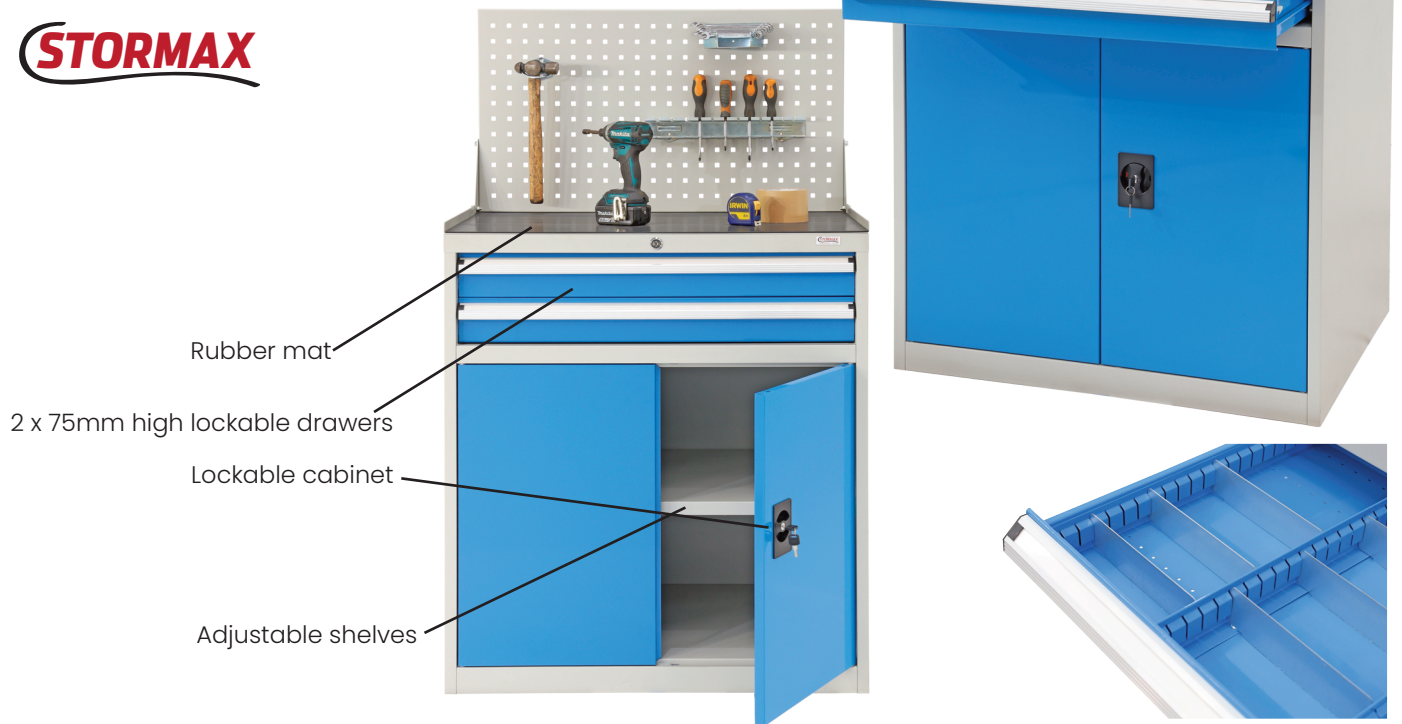

Industrial Cabinet with 2 Drawers

- Storage cabinet is ideal for workshop and industrial applications
- Pegboard, drawer and cupboard storage spaces guarantee various sized tools and equipment can be stored efficiently
- Metal pegboard to neatly arrange tools and equipment for easy access
- Sliding drawers with smooth operation bearings allow smaller parts to be organised. Drawers also have adjustable dividers.
- 2 door lockable cabinet with 1 adjustable shelf

Code	Shelf Capacity (kg)	Drawer Capacity (kg)	Bench Height (mm)	Bench Size (mm)	Pegboard Size (mm)	Overall Size WxDxH (mm)	Unit Weight (kg)
V7211	100	75	1010	875x555	870x500	900x585x1515	90

Visit www.verdex.com.au for more images and details