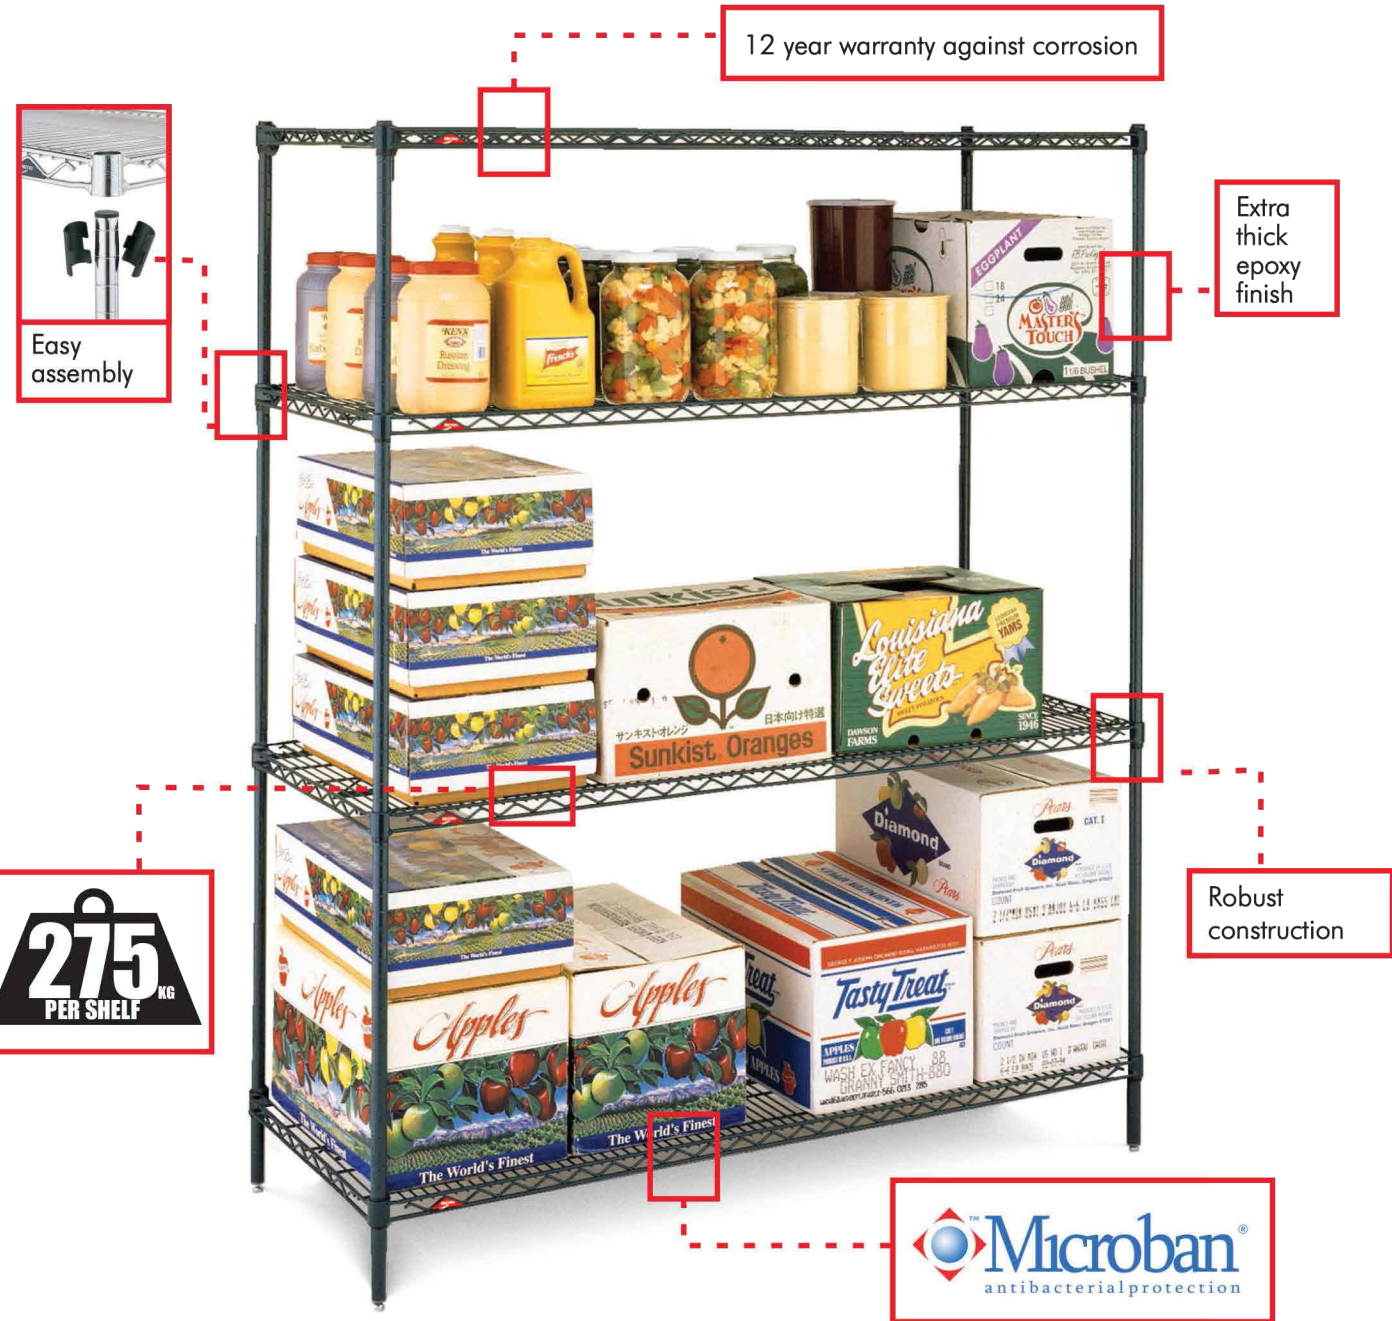

## SUPER ERECTA METROSEAL 3 - WIRE SHELVING

Best value shelving with 12 year warranty

- Epoxy coated steel wire shelving system with Microban anti-bacterial coating
- 12 year warranty against corrosion
- Easy assembly and adjustment, no tools required
- Extra thick epoxy coating in Metro green
- Designed to hold 275kg per shelf (evenly distributed)