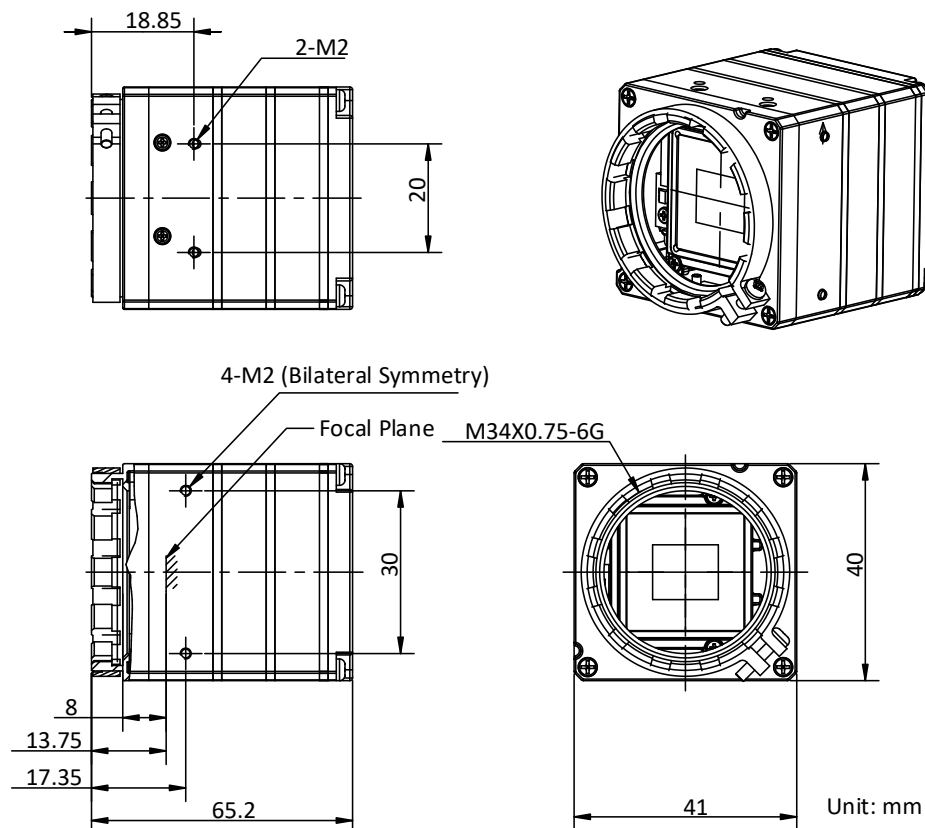

Storage	TF card
Alarm	1-ch input, 1-ch output
Video Compression	H.265/H.264/MJPEG
User/Host Level	Up to 32 users, 3 levels: Administrator, Operator, User
Security Measures	User authentication (ID and PW), HTTPS encryption, IEEE 802.1x access control, IP address filtering
Web Browser	IE 10-11, Chrome 41-44, Firefox 30-51
General	
Power	5 VDC-12 VDC
Power Consumption	< 1.6 W (with zoom and focus off)
Working Temperature	-40 °C to 70 °C (-40 °F to 158 °F)
Working Humidity	< 90%
Storage Temperature	-45 °C to 85 °C (-49 °F to 185 °F)
Lens Mount	M34 × 0.75 mm , M45 × 1 mm Customized
Dimension	40 mm × 41 mm × 65 mm (1.57" × 1.61" × 2.56")
Weight	111 g (0.24 lb)
Accessory	Cable ×2, Socket ×1, CD ×1

Available Model

DS-2TM03-LF/AN

Dimension