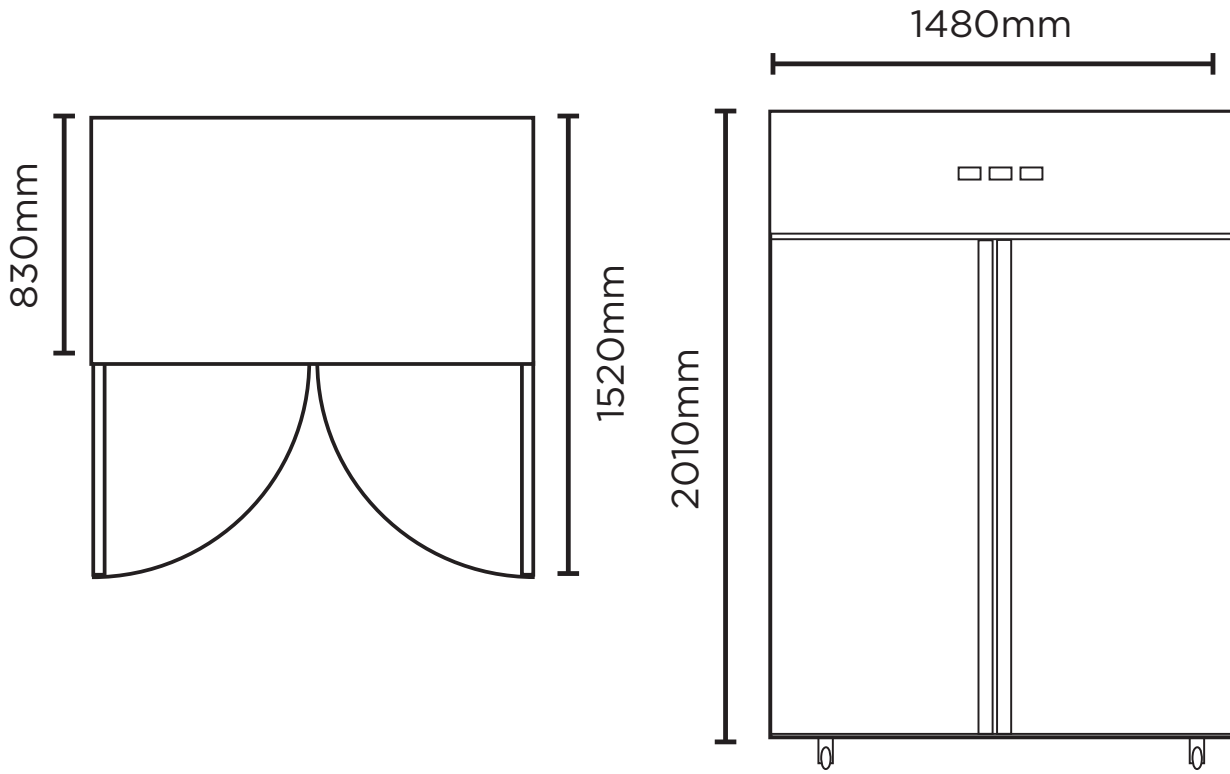

UC1300SD-NR | Gastronom Stainless Steel 1300L Storage Chiller

Vertical Displays & Storage

UC1300SD-NR | Gastronom Stainless Steel 1300L Storage Chiller

Vertical Displays & Storage

SPECIFICATIONS

Part Number	3735200-NR	Door Swing Dimension	830mm
Capacity	1300L	Total Depth of door open	1520mm
Temperature Range	1°C to 5°C	Door Shape	Flat
Max. Ambient Temp.	38°C	Self-Closing Door	Yes
Energy Consumption	4.18kWh/24h	Door Lock	Yes
Current	3.4A	No. of Doors	2
Gross Weight	213kg	Temp. Controller	Digital
Packaged Dimensions	1510 x 855 x 2062 mm	Castors	Yes
Air-Circulation	Fan Forced	No. of Shelves Incl. Base Per Door	6
Drainage Points	No Drainage Required	Shelves Dimensions	530(w) x 650(d) mm
Refrigerant	R290	Colour	Stainless Steel
Plug Supplied	Yes, 1 x 10A	Warranty	2 Years, Parts & Labour
Plug Location	Top Left	Warranty Service	Bromic Extra Care
Display Light Box	No		
Internal Light	LED		
Door Type	Solid		

DIMENSIONS

External (mm)	
Width	1480
Depth	830
Height	2010
Internal (mm)	
Width	1360
Depth	685
Height	1390

BROMIC PTY Ltd reserve the right to alter specifications without notice.