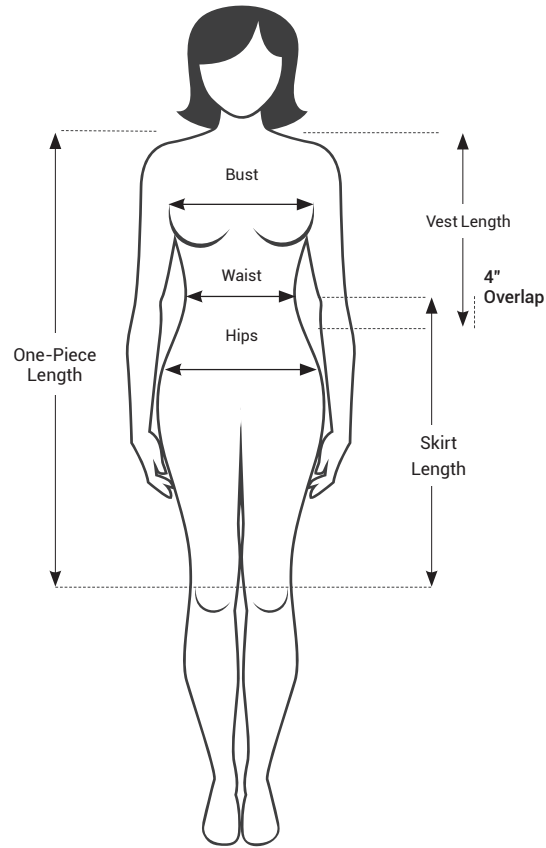

FEMALE

MALE

Female Frames

	X-Small	Small	Medium	Large	X-Large	XX-Large
Bust	30-32" / 76-81 cm	33-36" / 84-91 cm	37-39" / 94-99 cm	40-42" / 102-107 cm	43-45" / 109-114 cm	46-48" / 117-122 cm
Waist	25-27" / 64-69 cm	28-30" / 71-76 cm	31-33" / 78-84 cm	34-36" / 86-91 cm	37-39" / 94-99 cm	40-42" / 102-107 cm

Male Frames

	Small	Medium	Large	X-Large	XX-Large
Chest	34-37" / 86-94 cm	38-41" / 97-104 cm	42-45" / 107-114 cm	46-49" / 117-125 cm	50-52" / 127-132 cm
Waist	28-31" / 71-79 cm	32-35" / 81-89 cm	36-39" / 91-99 cm	40-43" / 102-109 cm	44-46" / 112-117 cm

Female Standard Apron Lengths

	Classic & Revolution Front	Full Apron	Classic Vest, 703 Vest	Reverse Vest, Elastic Vest	Classic Skirt	Revolution Vest Front	Revolution Vest Back	Revolution Skirt
X-Small	38" / 97 cm	38" / 97 cm	20" / 51 cm	24" / 61 cm	18" / 46 cm	22" / 56 cm	26" / 66 cm	22" / 56 cm
Small	38" / 97 cm	38" / 97 cm	22" / 56 cm	24" / 61 cm	20" / 51 cm	22" / 56 cm	26" / 66 cm	22" / 56 cm
Medium	38" / 97 cm	38" / 97 cm	24" / 61 cm	26" / 66 cm	22" / 56 cm	22" / 56 cm	26" / 66 cm	22" / 56 cm
Large	38" / 97 cm	38" / 97 cm	25" / 64 cm	27" / 69 cm	23" / 58 cm	22" / 56 cm	26" / 66 cm	22" / 56 cm
X-Large	38" / 97 cm	38" / 97 cm	26" / 66 cm	28" / 71 cm	24" / 61 cm	22" / 56 cm	26" / 66 cm	22" / 56 cm
XX-Large	38" / 97 cm	38" / 97 cm	27" / 69 cm	29" / 74 cm	25" / 64 cm	24" / 61 cm	28" / 66 cm	22" / 56 cm