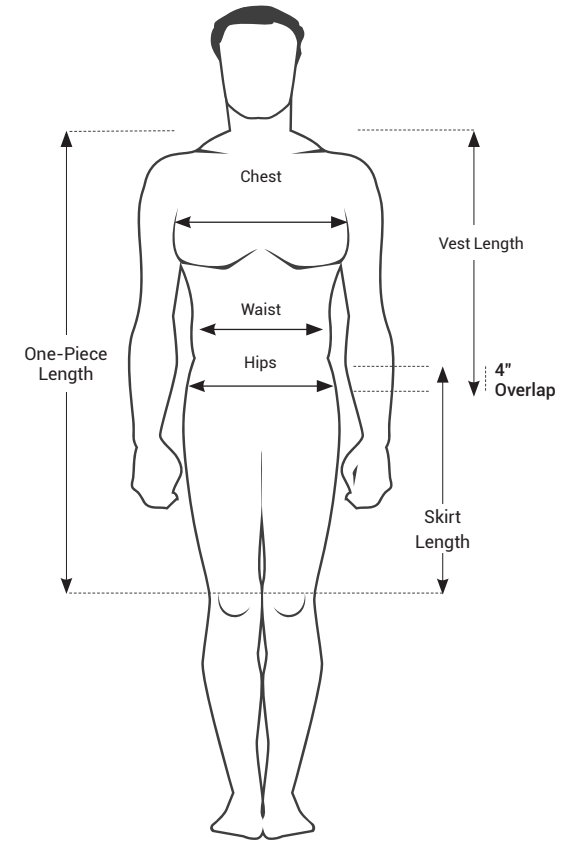

FEMALE

MALE

Female Frames

	X-Small	Small	Medium	Large	X-Large	XX-Large
Bust	30-32" / 76-81 cm	33-36" / 84-91 cm	37-39" / 94-99 cm	40-42" / 102-107 cm	43-45" / 109-114 cm	46-48" / 117-122 cm
Waist	25-27" / 64-69 cm	28-30" / 71-76 cm	31-33" / 78-84 cm	34-36" / 86-91 cm	37-39" / 94-99 cm	40-42" / 102-107 cm

Male Frames

	Small	Medium	Large	X-Large	XX-Large
Chest	34-37" / 86-94 cm	38-41" / 97-104 cm	42-45" / 107-114 cm	46-49" / 117-125 cm	50-52" / 127-132 cm
Waist	28-31" / 71-79 cm	32-35" / 81-89 cm	36-39" / 91-99 cm	40-43" / 102-109 cm	44-46" / 112-117 cm

Female Standard Apron Lengths

	Classic & Revolution Front	Full Apron	Classic Vest, 703 Vest	Reverse Vest, Elastic Vest	Classic Skirt	Revolution Vest Front	Revolution Vest Back	Revolution Skirt
X-Small	38" / 97 cm	38" / 97 cm	20" / 51 cm	24" / 61 cm	18" / 46 cm	22" / 56 cm	26" / 66 cm	22" / 56 cm
Small	38" / 97 cm	38" / 97 cm	22" / 56 cm	24" / 61 cm	20" / 51 cm	22" / 56 cm	26" / 66 cm	22" / 56 cm
Medium	38" / 97 cm	38" / 97 cm	24" / 61 cm	26" / 66 cm	22" / 56 cm	22" / 56 cm	26" / 66 cm	22" / 56 cm
Large	38" / 97 cm	38" / 97 cm	25" / 64 cm	27" / 69 cm	23" / 58 cm	22" / 56 cm	26" / 66 cm	22" / 56 cm
X-Large	38" / 97 cm	38" / 97 cm	26" / 66 cm	28" / 71 cm	24" / 61 cm	22" / 56 cm	26" / 66 cm	22" / 56 cm
XX-Large	38" / 97 cm	38" / 97 cm	27" / 69 cm	29" / 74 cm	25" / 64 cm	24" / 61 cm	28" / 66 cm	22" / 56 cm