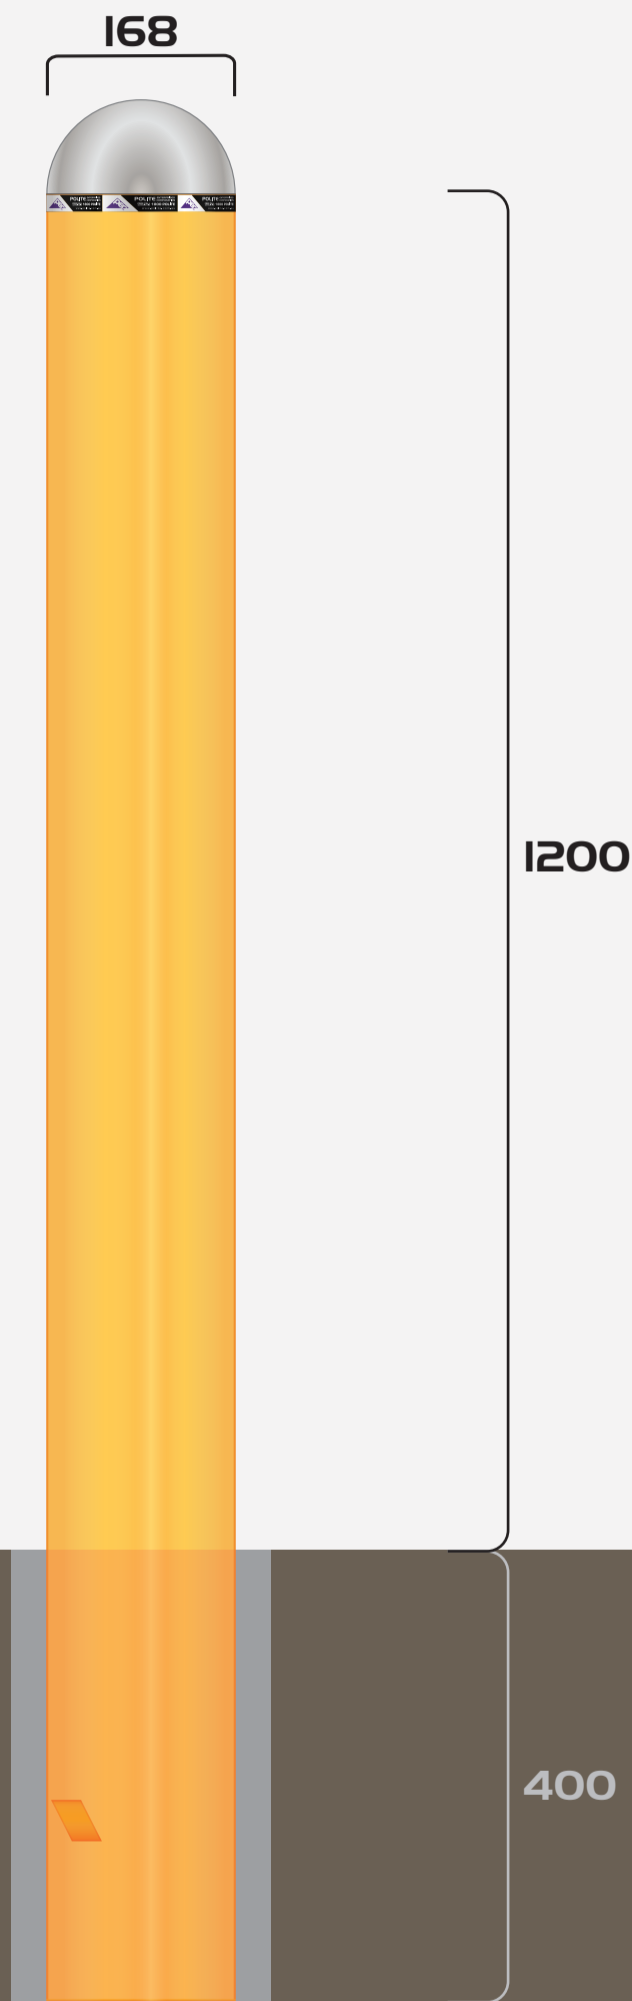

POLITE ENTERPRISES CORPORATION

polite.com.au

BOLLARDS

Specifications

Material: Mild Steel (Powdercoated)	Base Plate:	N/A
Height (Above Surface): 1200mm	Size of fixing:	N/A
Diameter: 168mm	Number of fixings:	N/A
Wall Thickness: 5mm	Core Hole diameter:	230mm
Weight: 15kg	Core Hole depth:	400mm

HRB-8Y
HEAVY-DUTY ROUND BOLLARD
YELLOW POWDERCOATED

POLITE ENTERPRISES CORPORATION

polite.com.au

BOLLARDS

Specifications

Material: Mild Steel (Powdercoated)	Base Plate:	N/A
Height (Above Surface): 1200mm	Size of fixing:	N/A
Diameter: 168mm	Number of fixings:	N/A
Wall Thickness: 5mm	Core Hole diameter:	230mm
Weight: 15kg	Core Hole depth:	400mm

HRB-8W
HEAVY-DUTY ROUND BOLLARD
WHITE POWDERCOATED