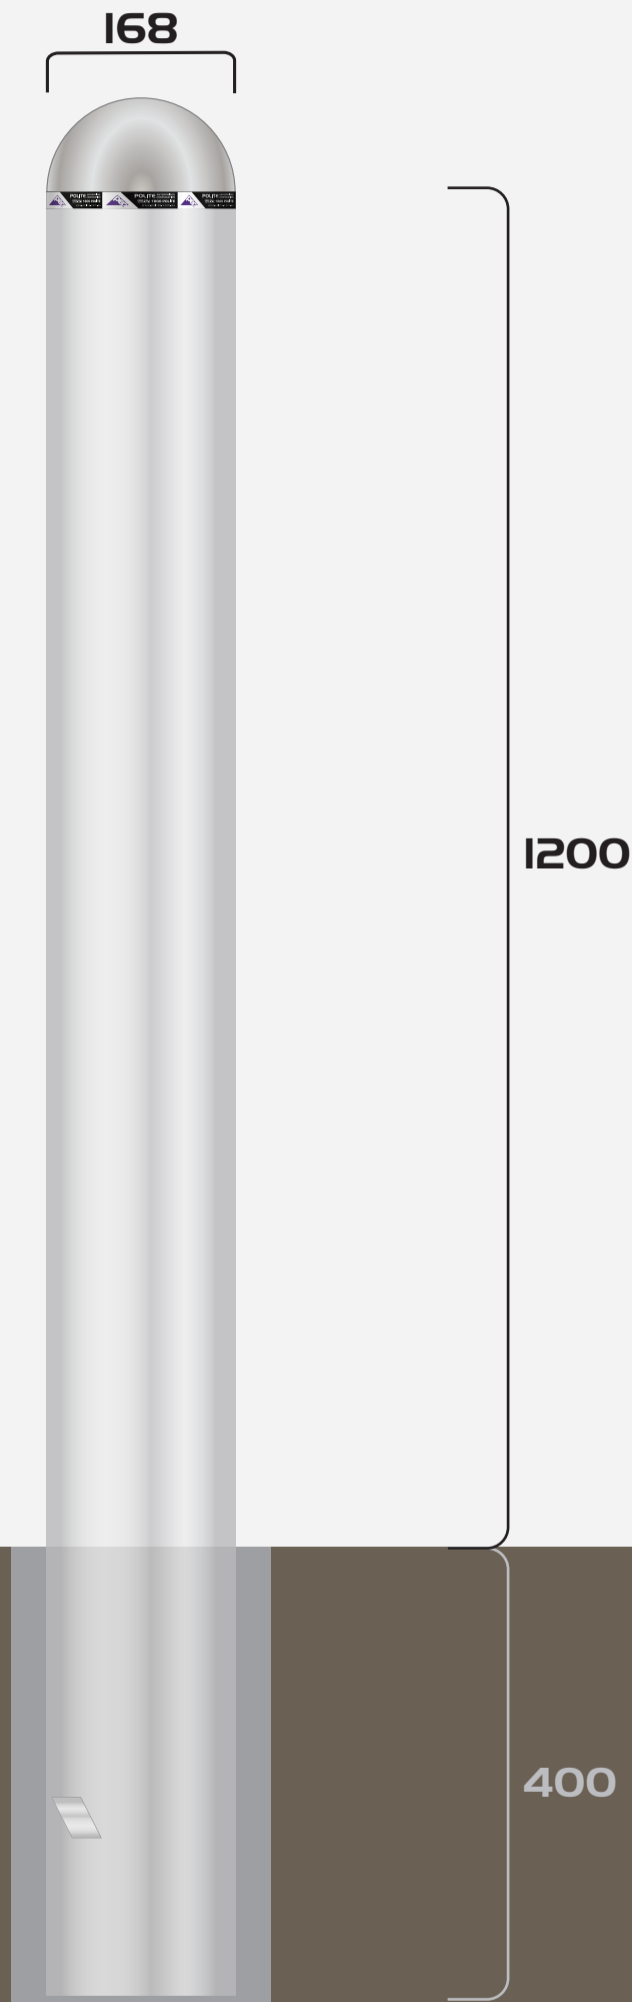

POLITE ENTERPRISES CORPORATION

polite.com.au

BOLLARDS

Specifications

Material: Mild Steel (Powdercoated)	Base Plate:	N/A
Height (Above Surface): 1200mm	Size of fixing:	N/A
Diameter: 168mm	Number of fixings:	N/A
Wall Thickness: 5mm	Core Hole diameter:	230mm
Weight: 15kg	Core Hole depth:	400mm

HRB-8Y
HEAVY-DUTY ROUND BOLLARD
YELLOW POWDERCOATED

POLITE ENTERPRISES CORPORATION

polite.com.au

BOLLARDS

Specifications

Material: Mild Steel (Powdercoated)	Base Plate:	N/A
Height (Above Surface): 1200mm	Size of fixing:	N/A
Diameter: 168mm	Number of fixings:	N/A
Wall Thickness: 5mm	Core Hole diameter:	230mm
Weight: 15kg	Core Hole depth:	400mm

HRB-8W
HEAVY-DUTY ROUND BOLLARD
WHITE POWDERCOATED