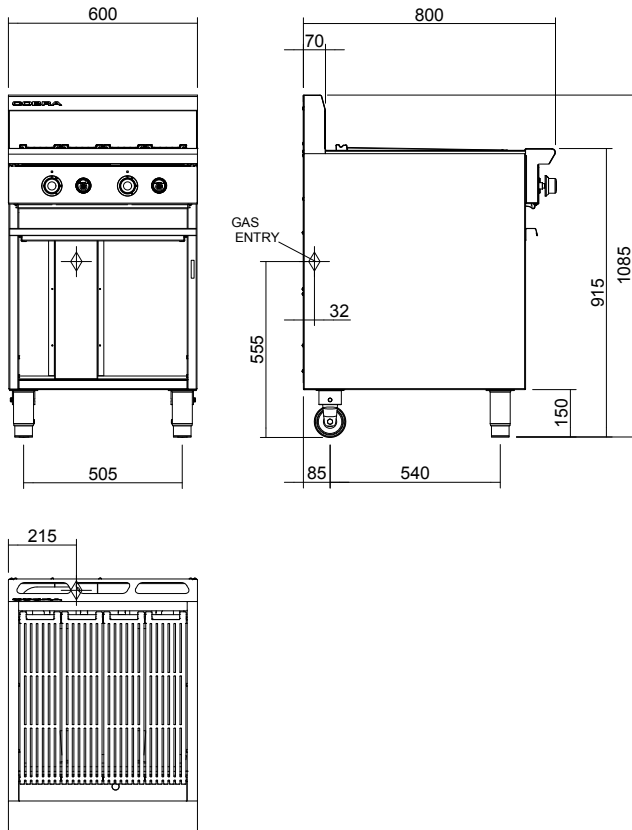

OVERALL CONSTRUCTION

- Four 135mm wide x 550mm long reversible cast iron top grates
- Cast iron burner radiants and aluminised steel baffles
- Aluminised steel burners
- Stainless steel front, sides and splashback
- Vitreous enamelled control panel
- Stainless steel cabinet interior base
- Stainless steel grease tray
- 63mm dia. stainless steel adjustable legs to front and two rollers at rear

CS9 / C900-S

CB6

600mm Gas Barbecue

CB6

SPECIFICATIONS

Burners
2 x 33MJ/hr, 9kW U-burners
Gas power (gross)
66MJ/hr, 18kW
Cooking surface area
540mm x 500mm, 2700cm²

Gas connection
R 1/2 (BSP) male
215mm from LH side, 32mm from rear, and 555mm from floor

Dimensions
Width 600mm
Depth 800mm
Height 915mm
Incl. splashback 1085mm

Nett weight
82.5kg

Packing data
0.85m³, 113.5kg
Width 710mm
Depth 955mm
Height 1250mm

Gas types
Available in Natural gas and LP gas,
please specify when ordering
Other gas types on request