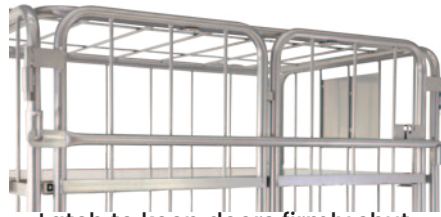

Heavy Duty Security Cage (With Doors & Roof)

- Fully lockable security cages available in 2 versions (Bar or Mesh)
- These cage trolleys are an ideal trolley for stock packing and goods movement
- The base folds up for compact storage which is great if you have multiple trolleys so they can be stored in a compact area
- Optional heavy duty removable shelves available as pictured
- These trolleys come with a removable bar at the front which when removed the doors can be opened and sides folded in
- Comes with signboard area on the side
- Powder coated finish
- Base Height: 225mm
- Distances Between Shelves: 330, 360, 360, 300mm (bottom to top)
- Shelf Capacity: 125kg (evenly distributed)
- Rubber castors - 2 x swivel, 2 x swivel with brakes

**V1135 - Bar version
with 3 shelves**

**V1136
Mesh version
with 2 shelves**

See more information on next page

Image of underside of shelf

Latch to keep doors firmly shut

Signboard Area

Doors able to be folded back for complete access to product inside

Able to folded for compact storage

Code	Details	Load Capacity (kg)	Castors (mm)	Shelf Size (mm)	Overall Size LxWxH (mm)	Unit Weight (kg)
V1135	Cage Trolley – Bar Version	500	150	1020x750	1100x850x1700	50
V1136	Cage Trolley – Mesh Version	500	150	1020x750	1100x850x1700	55
V1137	Optional Shelves to suit V1135 and V1136 Trolleys					