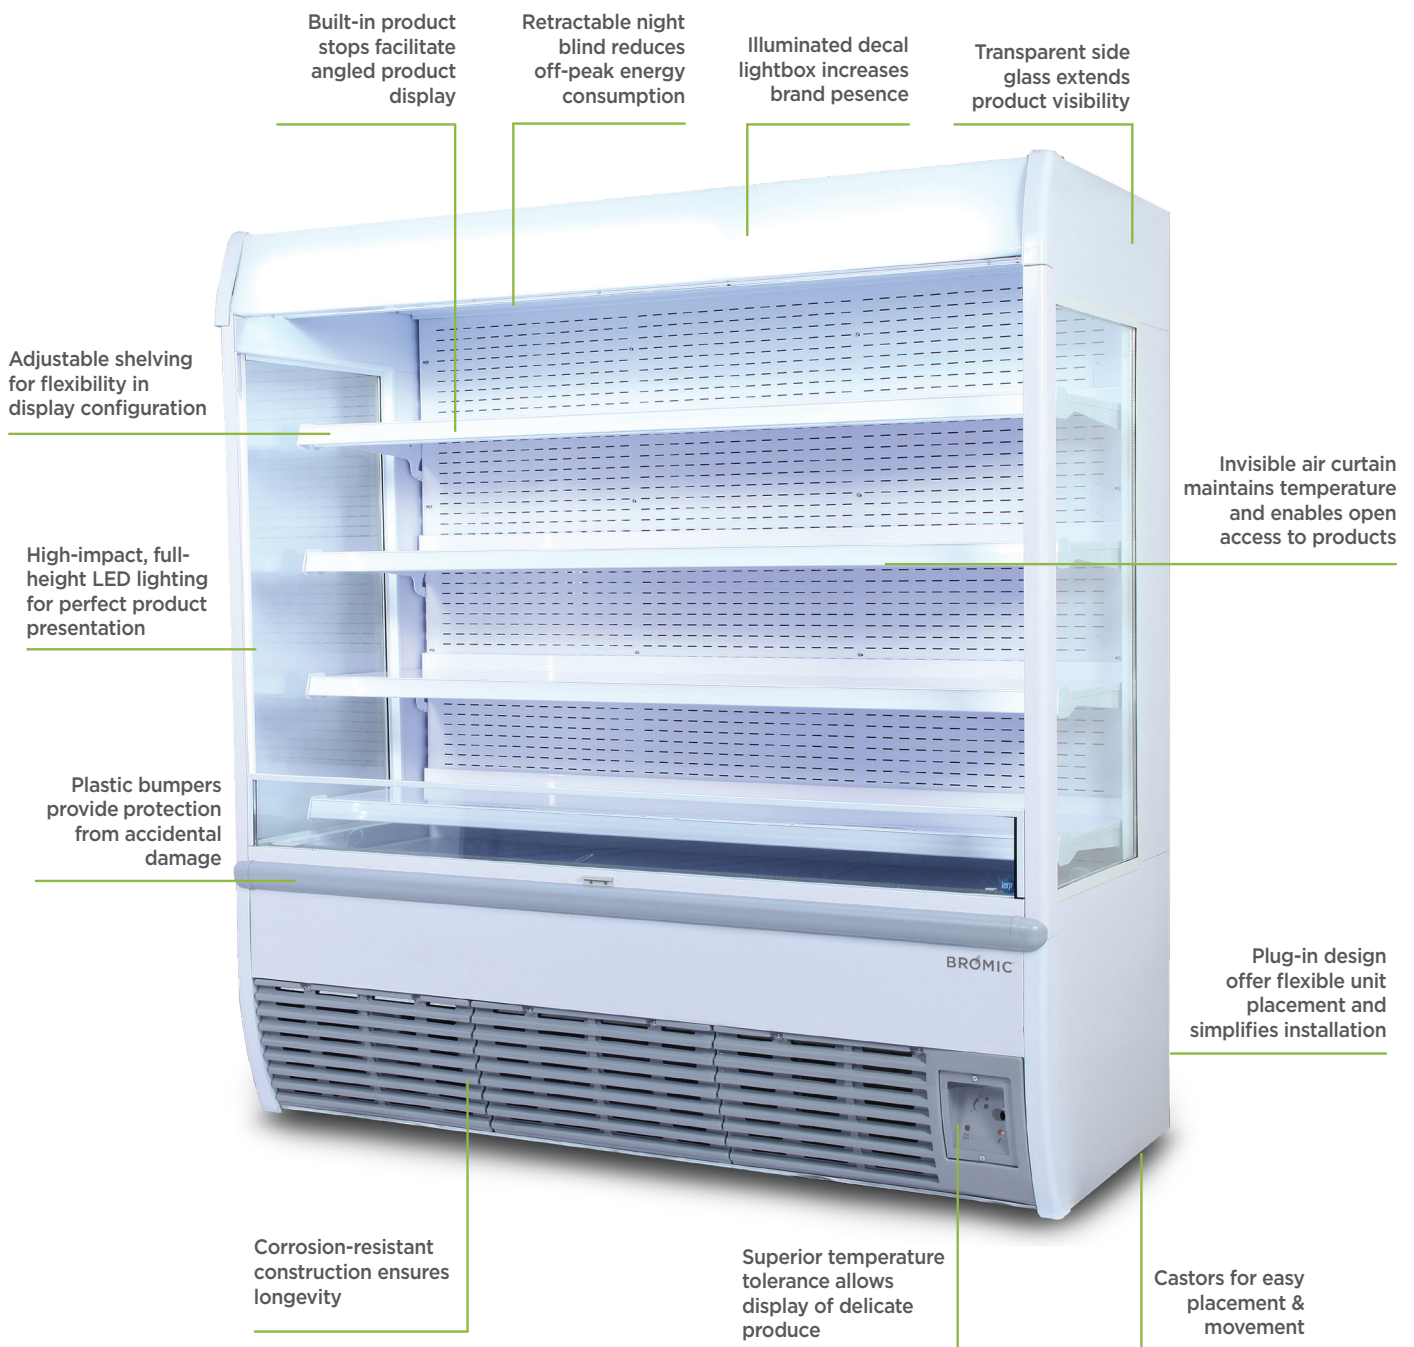

VISION1800 | Vision ECO 1913L LED Open Display

Open Displays

VISION1800

VISION ECO 1913L LED OPEN DISPLAY

VISION1800 | Vision ECO 1913L LED Open Display

Gelato Displays

SPECIFICATIONS

Part Number	3335276
Capacity	1913L
Temp. Range (°C)	0 to +10°C
Max. Ambient Temp. (°C)	25°C
Refrigeration Capacity	2650W
Current	13.6A
Gross Weight	310kg
Packaged Dimensions	2220 x 2050 x 930 mm
Refrigerant	R507A
Plug Supplied	Yes, 1 x 15A
Plug Location	Rear, bottom right hand corner
Main Light	LED
Air Curtain	Yes
Temp. Controller	Analogue
Casters	Yes
No. of Shelves Incl. Base	5
Shelves Dimensions	1820(w) x 390(d) mm
Colour	White
Warranty	1 year parts & labour
Warranty Service	Bromic Extra Care

DIMENSIONS

External (mm)	
Height	2010
Width	1902
Depth	873
Internal (mm)	
Height	1300
Width	1820
Depth	595