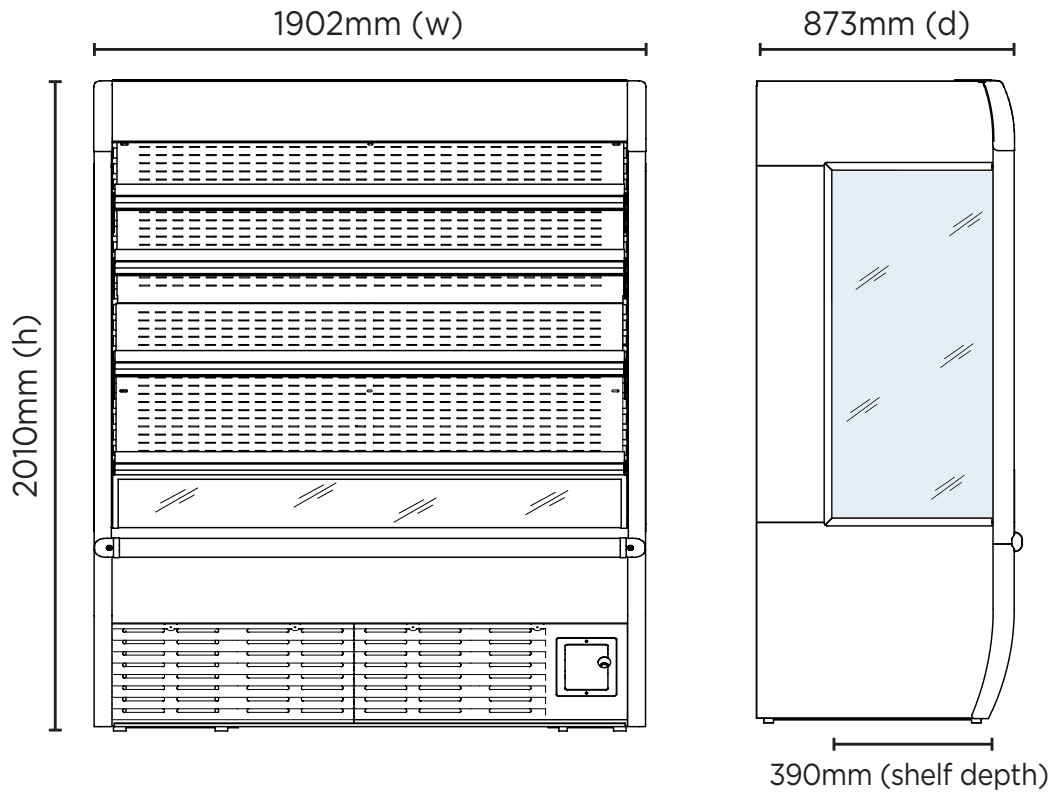

VISION1800 | Vision ECO 1913L LED Open Display

Open Displays

VISION1800

VISION ECO 1913L LED OPEN DISPLAY

VISION1800 | Vision ECO 1913L LED Open Display

Gelato Displays

SPECIFICATIONS

Part Number	3335276
Capacity	1913L
Temp. Range (°C)	0 to +10°C
Max. Ambient Temp. (°C)	25°C
Refrigeration Capacity	2650W
Current	13.6A
Gross Weight	310kg
Packaged Dimensions	2220 x 2050 x 930 mm
Refrigerant	R507A
Plug Supplied	Yes, 1 x 15A
Plug Location	Rear, bottom right hand corner
Main Light	LED
Air Curtain	Yes
Temp. Controller	Analogue
Casters	Yes
No. of Shelves Incl. Base	5
Shelves Dimensions	1820(w) x 390(d) mm
Colour	White
Warranty	1 year parts & labour
Warranty Service	Bromic Extra Care

DIMENSIONS

External (mm)	
Height	2010
Width	1902
Depth	873
Internal (mm)	
Height	1300
Width	1820
Depth	595