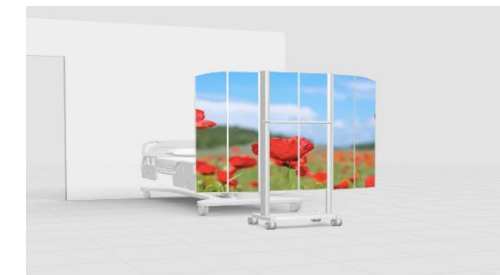

Privacy Screens  
**Photo Panels**

**1. EasyClean**

Optimises infection prevention

All surfaces are smooth and easy to reach.

The One Touch Point Handle can instantly be cleaned when needed.

**2. EasyReturn**

Quick and easy to fold back

**3. EasyClick**

Simple to connect and combine our screens

**Easy, reliable and flexible**

Our Silentia Folding Screen, invented in 1990, is the essential piece of the Silentia Screen System. It's accordion design and hard surface make it ideal in any care setting supporting patient privacy and most importantly, instant cleaning.