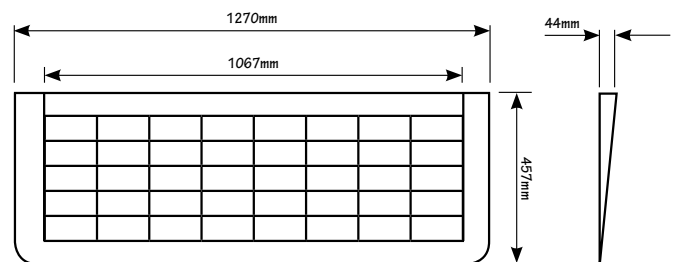

Access Ramps

1 ACCESS RAMPS

- Easy installation
- Reduce trip hazards
- Maintenance Free
- Made from recycled rubber
- Four standard sizes
- Can be trimmed to required sizes

Ideal For

- Schools
- Factories / Warehouses
- Hospitals / Aged Care
- Retail stores

AR0 25mm Thickness

AR1 32mm Thickness

AR2 44mm Thickness

AR3 55mm Thickness

1 ACCESS RAMPS

- AR0** 25mm Thickness
- AR1** 32mm Thickness
- AR2** 44mm Thickness
- AR3** 55mm Thickness

HOME LIVING

PHONE 1300 MAT PRO or 02 4728 7444 FAX 02 4735 2773 EMAIL sales@kenwarehome.com.au WEB kenwarehome.com.au