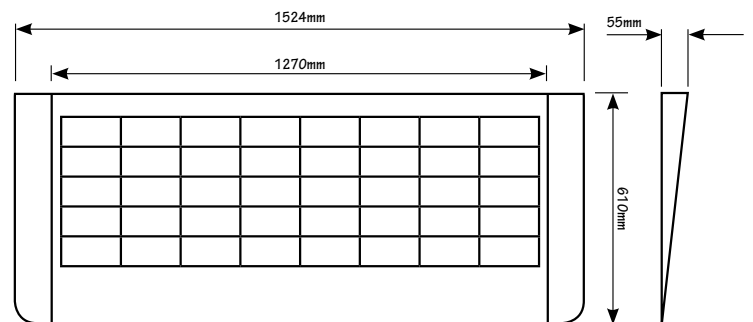

Access Ramps

1 ACCESS RAMPS

- Easy installation
- Reduce trip hazards
- Maintenance Free
- Made from recycled rubber
- Four standard sizes
- Can be trimmed to required sizes

Ideal For

- Schools
- Factories / Warehouses
- Hospitals / Aged Care
- Retail stores

AR0 25mm Thickness

AR1 32mm Thickness

AR2 44mm Thickness

AR3 55mm Thickness

1 ACCESS RAMPS

- AR0** 25mm Thickness
- AR1** 32mm Thickness
- AR2** 44mm Thickness
- AR3** 55mm Thickness

HOME LIVING

PHONE 1300 MAT PRO or 02 4728 7444 FAX 02 4735 2773 EMAIL sales@kenwarehome.com.au WEB kenwarehome.com.au