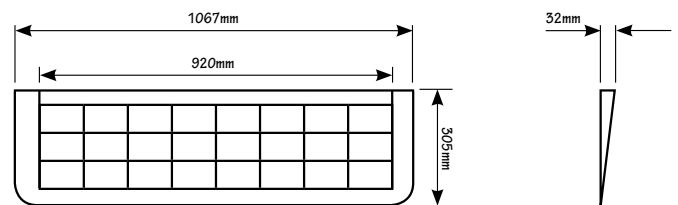

Access Ramps

1 ACCESS RAMPS

- Easy installation
- Reduce trip hazards
- Maintenance Free
- Made from recycled rubber
- Four standard sizes
- Can be trimmed to required sizes

Ideal For

- Schools
- Factories / Warehouses
- Hospitals / Aged Care
- Retail stores

AR0 25mm Thickness

AR1 32mm Thickness

AR2 44mm Thickness

AR3 55mm Thickness

1 ACCESS RAMPS

- AR0** 25mm Thickness
- AR1** 32mm Thickness
- AR2** 44mm Thickness
- AR3** 55mm Thickness

HOME LIVING

PHONE 1300 MAT PRO or 02 4728 7444 FAX 02 4735 2773 EMAIL sales@kenwarehome.com.au WEB kenwarehome.com.au