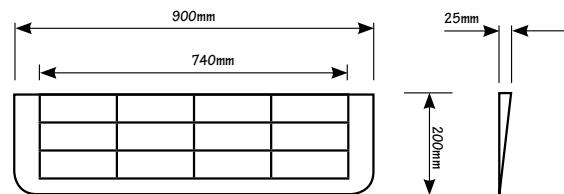

Access Ramps

1 ACCESS RAMPS

- Easy installation
- Reduce trip hazards
- Maintenance Free
- Made from recycled rubber
- Four standard sizes
- Can be trimmed to required sizes

Ideal For

- Schools
- Factories / Warehouses
- Hospitals / Aged Care
- Retail stores

AR0 25mm Thickness

AR1 32mm Thickness

AR2 44mm Thickness

AR3 55mm Thickness

1 ACCESS RAMPS

- AR0** 25mm Thickness
- AR1** 32mm Thickness
- AR2** 44mm Thickness
- AR3** 55mm Thickness

HOME LIVING

PHONE 1300 MAT PRO or 02 4728 7444 FAX 02 4735 2773 EMAIL sales@kenwarehome.com.au WEB kenwarehome.com.au