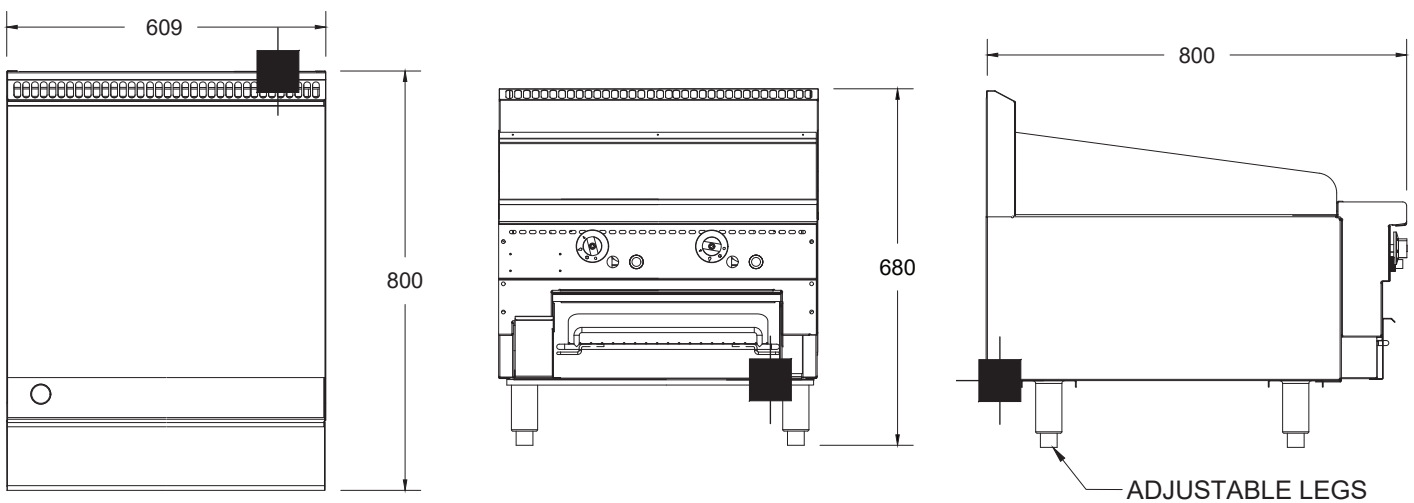

Other options

Machined steel or ribbed plates

GPGDBSA24

SPECIFICATIONS

Dimensions (WxDxH)	610 x 800 x 685 mm
Plate size (WxDxH)	610 x 520 x 12 mm
Gas connection	3/4" BSP

3/4" BSP Gas Connection

Rating	35 Mj
Weight	120 kg
Packed	0.3 m³

Australia's premier food service
equipment manufacturer

goldstein.com.au

211-217 Woodpark Road, Smithfield NSW 2164
1800 013 123 | +61 2 9604 7333

MIDDLEBY AUSTRALIA