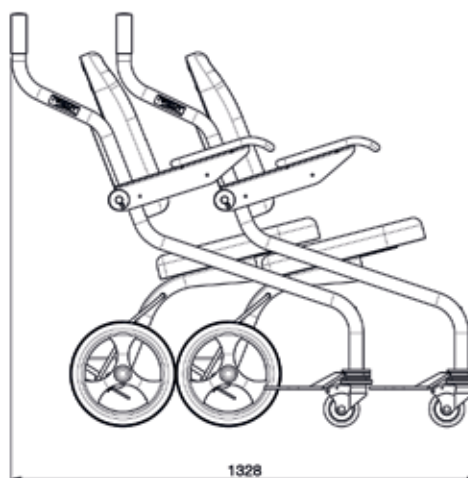

60140-01 (x2)

22, rue de St. Denis de Gastines - 53500 Ernée, FRANCE

Phone : + 33 (0)2 43 05 68 95

Fax : + 33 (0)2 43 05 72 00

Distributed by:

DESIGNED WITH YOU IN MIND

Trade Central Business Park
Unit 12/37 Keilor Park Drive
Keilor Park Vic 3042

Ph: 1300 442 662
sales@icona.net.au
www.icona.net.au