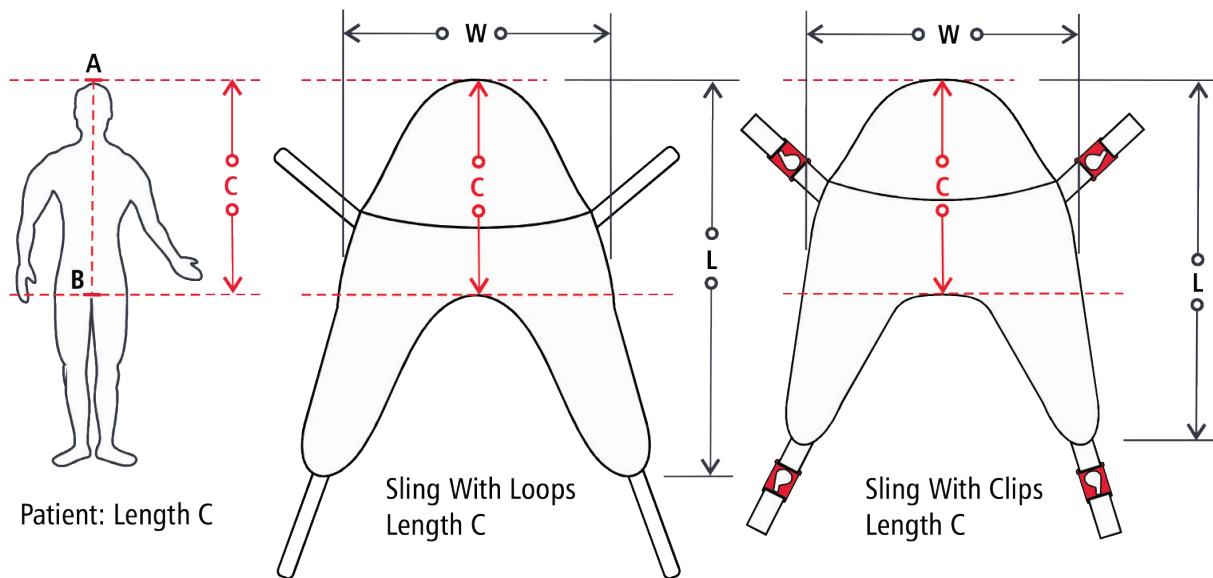

Features

- Single Patient Use
- Full body support including head support and padded legs
- Use for bed, chair, commode & floor transfers
- Compatible with all market leading hoists
- Available with universal clip or loop attachments
- Safe Working Load:
 - S/M/L = 230kg
 - XL/XXL = 350kg
- Tested to Australian standards AS/NZS ISO 10535:2011
- Comprehensive label includes:
 - Unique serial number
 - QR code to download user manual
 - Space for patient ID
- Wetness indicator in commode region
- 'DO NOT USE' indicator exposed by laundering or immersion
- Clear size indication via label and universal colour-coded binding
- Unique rainbow webbing clearly differentiates from washable slings
- Heavy duty stitch-bonded fabric features include:
 - patient comfort - soft polyester feels like clothing
 - breathability protects patient skin integrity
 - absorbency reduces fluid run-off
 - rip-stop nylon mesh grid for additional security
 - able to be 'spot cleaned' and spray disinfected
 - can be used in wet areas without discarding

NSW CF820 State Contract Approved Products

SPU Clip Slings

SPU Loop Slings

GENERAL GUIDANCE - SLING FITTING & APPLICATION

Sling Size Selection - Sling Dimensions

High Back Slings With Head Support: With Loops - Dimensions in CM

Tolerance: $\pm 5\%$

Product Code	Size	Sling Width W	Sling Length L	Sling Length C	Binding Colour	Safe Working Load	Box Quantity
RX-EASLG-10-FB-LDS-S	S	78	109	75	Red	230kg	10
RX-EASLG-10-FB-LDS-M	M	93	128	85	Yellow	230kg	10
RX-EASLG-10-FB-LDS-L	L	111	153	97	Green	230kg	10
RX-EASLG-10-FB-LDS-XL	XL	130	178	110	Blue	350kg	5
RX-EASLG-10-FB-LDS-XXL	XXL	143	204	123	Orange	350kg	5