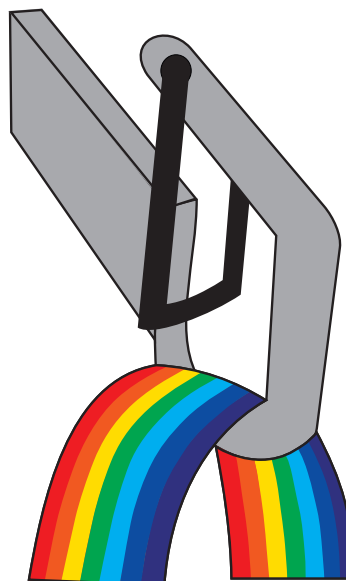

Features

- Single Patient Use
- Full body support including head support and padded legs
- Use for bed, chair, commode & floor transfers
- Compatible with all market leading hoists
- Available with universal clip or loop attachments
- Safe Working Load:
 - S/M/L = 230kg
 - XL/XXL = 350kg
- Tested to Australian standards AS/NZS ISO 10535:2011
- Comprehensive label includes:
 - Unique serial number
 - QR code to download user manual
 - Space for patient ID
- Wetness indicator in commode region
- 'DO NOT USE' indicator exposed by laundering or immersion
- Clear size indication via label and universal colour-coded binding
- Unique rainbow webbing clearly differentiates from washable slings
- Heavy duty stitch-bonded fabric features include:
 - patient comfort - soft polyester feels like clothing
 - breathability protects patient skin integrity
 - absorbency reduces fluid run-off
 - rip-stop nylon mesh grid for additional security
 - able to be 'spot cleaned' and spray disinfected
 - can be used in wet areas without discarding

NSW CF820 State Contract Approved Products

SPU Clip Slings

SPU Loop Slings

GENERAL GUIDANCE - SLING FITTING & APPLICATION

Sling Size Selection - Sling Dimensions

High Back Slings With Head Support: With Loops - Dimensions in CM