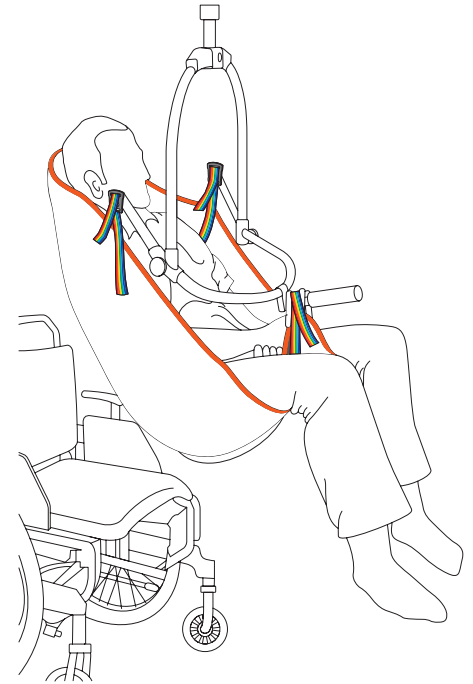

Features

- Single Patient Use
- Full body support including head support and padded legs
- Use for bed, chair, commode & floor transfers
- Compatible with all market leading hoists
- Available with universal clip or loop attachments
- Safe Working Load:
 - S/M/L = 230kg
 - XL/XXL = 350kg
- Tested to Australian standards AS/NZS ISO 10535:2011
- Comprehensive label includes:
 - Unique serial number
 - QR code to download user manual
 - Space for patient ID
- Wetness indicator in commode region
- 'DO NOT USE' indicator exposed by laundering or immersion
- Clear size indication via label and universal colour-coded binding
- Unique rainbow webbing clearly differentiates from washable slings
- Heavy duty stitch-bonded fabric features include:
 - patient comfort - soft polyester feels like clothing
 - breathability protects patient skin integrity
 - absorbency reduces fluid run-off
 - rip-stop nylon mesh grid for additional security
 - able to be 'spot cleaned' and spray disinfected
 - can be used in wet areas without discarding

NSW CF820 State Contract Approved Products

SPU Clip Slings

SPU Loop Slings

GENERAL GUIDANCE - SLING FITTING & APPLICATION

Sling Size Selection - Sling Dimensions

High Back Slings With Head Support: With Loops - Dimensions in CM