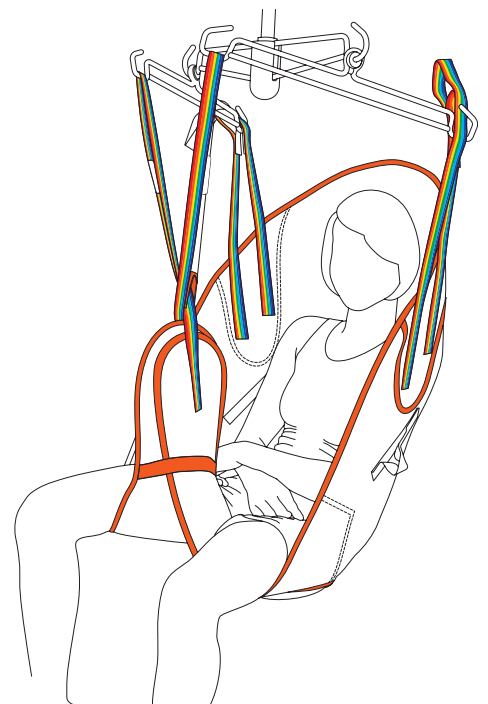

Features

- Single Patient Use
- Full body support including head support and padded legs
- Use for bed, chair, commode & floor transfers
- Compatible with all market leading hoists
- Available with universal clip or loop attachments
- Safe Working Load:
 - S/M/L = 230kg
 - XL/XXL = 350kg
- Tested to Australian standards AS/NZS ISO 10535:2011
- Comprehensive label includes:
 - Unique serial number
 - QR code to download user manual
 - Space for patient ID
- Wetness indicator in commode region
- 'DO NOT USE' indicator exposed by laundering or immersion
- Clear size indication via label and universal colour-coded binding
- Unique rainbow webbing clearly differentiates from washable slings
- Heavy duty stitch-bonded fabric features include:
 - patient comfort - soft polyester feels like clothing
 - breathability protects patient skin integrity
 - absorbency reduces fluid run-off
 - rip-stop nylon mesh grid for additional security
 - able to be 'spot cleaned' and spray disinfected
 - can be used in wet areas without discarding

NSW CF820 State Contract Approved Products

SPU Clip Slings

SPU Loop Slings

GENERAL GUIDANCE - SLING FITTING & APPLICATION

Sling Size Selection - Sling Dimensions

High Back Slings With Head Support: With Loops - Dimensions in CM

Tolerance: $\pm 5\%$

Product Code	Size	Sling Width W	Sling Length L	Sling Length C	Binding Colour	Safe Working Load	Box Quantity
RX-EASLG-10-FB-LDS-S	S	78	109	75	Red	230kg	10
RX-EASLG-10-FB-LDS-M	M	93	128	85	Yellow	230kg	10
RX-EASLG-10-FB-LDS-L	L	111	153	97	Green	230kg	10
RX-EASLG-10-FB-LDS-XL	XL	130	178	110	Blue	350kg	5
RX-EASLG-10-FB-LDS-XXL	XXL	143	204	123	Orange	350kg	5