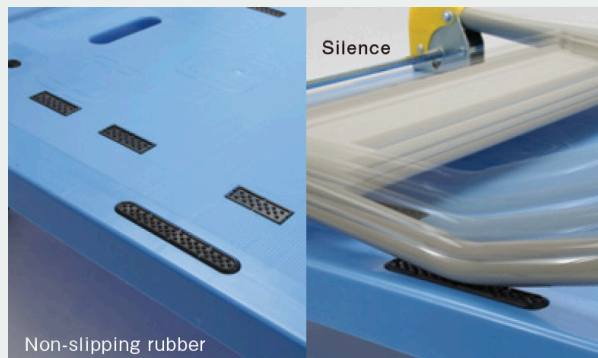

Folding handle type

14.5kg

785x600mm

915x600mm

905mm

PF Series Features

Pursued platform for safety and easiness.

Hand Truck has standard equipment for easy carrying with 2 hand places and 10 big non-slipping plugs on the platform. Safety was also improved with round shaping corners.

Non-slipping plugs & Silent cushion.

Noise reduction is made possible with non-slipping plugs on the platform when you have the handle folded down.

Intensity enhancement with reinforced pipes.

Intensity enhancement and weight saving has come true by inserting 2 reinforced pipes into the platform.