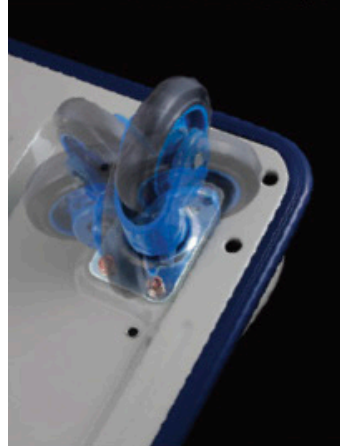

NB SERIES

150kg

740 x 480mm

134mm

Ø 100mm

New Beauty Car

NB101WR

Folding handle type