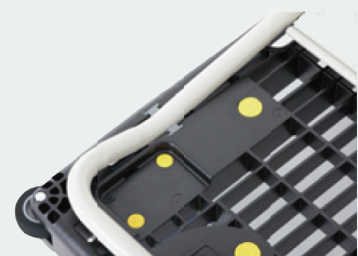

Lock-on Handle

For easy carry.