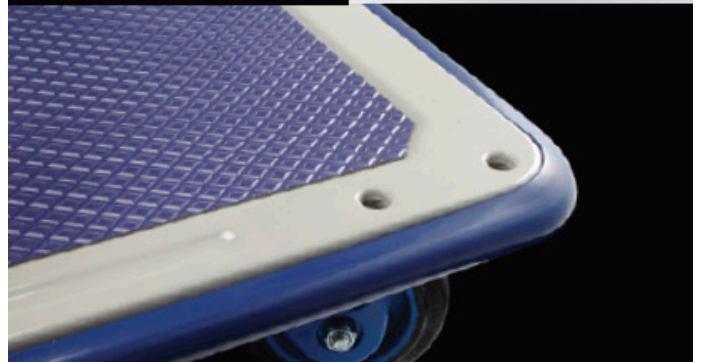

Made in Japan

Prestar Trolleys are proudly made in Japan and offer reliability you can depend on.

Prestar products are manufactured in Japan to assure convenient operation, long service life, and peace of mind. Each model in Prestar's extensive lineup is carefully built to the highest standards. Every day, in workplaces all over the world, Prestar trolleys are relied on as indispensable partners.