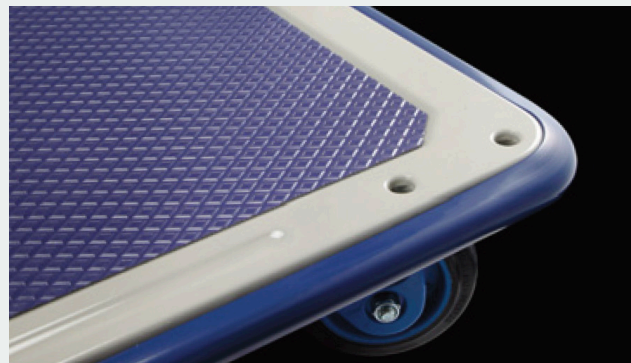

11.5kg

620x480 mm

755x480 mm

895mm

NB Series Features

Transport loads with peace of mind.

The corners of the cargo platform are curved on the sides and protected with soft rubber bumpers to absorb shocks in case of a collision when transporting loads.