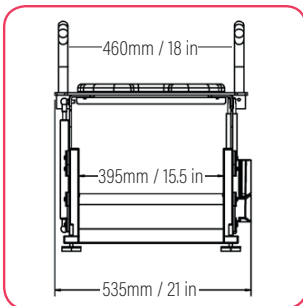

Lift Seat Vertica Plus
(SWL 32ST/205KGS)

**VERTICAL UP AND DOWN
MOVEMENT**

Dimensions

Lift Seat
Home

Lift Seat
Home Plus

Lift Seat
Vertica

The maximum height of all our products are fully adjustable with our levelling feet