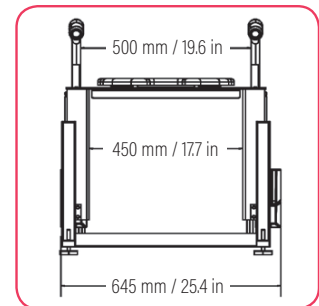

Lift Seat Vertica Plus
(SWL 32ST/205KGS)

**VERTICAL UP AND DOWN
MOVEMENT**

Dimensions

Lift Seat
Home

Lift Seat
Home Plus

Lift Seat
Vertica

The maximum height of all our products are fully adjustable with our levelling feet