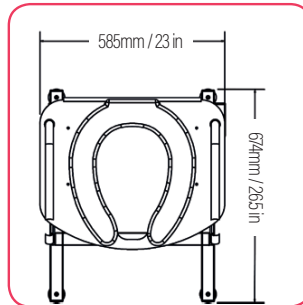

Lift Seat Vertica Plus
(SWL 32ST/205KGS)

**VERTICAL UP AND DOWN
MOVEMENT**

Dimensions

Lift Seat
Home

Lift Seat
Home Plus

Lift Seat
Vertica

The maximum height of all our products are fully adjustable with our levelling feet