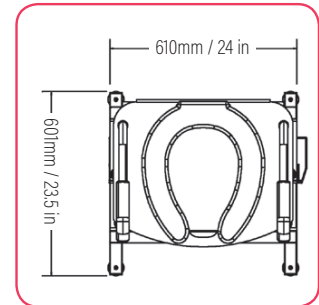

Lift Seat Vertica Plus
(SWL 32ST/205KGS)

**VERTICAL UP AND DOWN
MOVEMENT**

Dimensions

Lift Seat
Home

Lift Seat
Home Plus

Lift Seat
Vertica

The maximum height of all our products are fully adjustable with our levelling feet