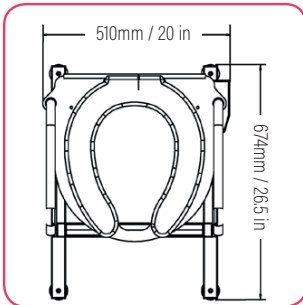

The Lift Seat Range of Powered Toilet Lifts

Lift Seat Home

Lift Seat Home
(SWL 23ST/145KGS)

Lift Seat Home Plus
(SWL 32ST/205KGS)

**NATURAL SIT-TO-STAND
MOVEMENT**

Lift Seat Vertica

Lift Seat Vertica
(SWL 23ST/145KGS)

Lift Seat Vertica Plus
(SWL 32ST/205KGS)

**VERTICAL UP AND DOWN
MOVEMENT**

Dimensions

Lift Seat
Home

Lift Seat
Home Plus

Lift Seat
Vertica

The maximum height of all our products are fully adjustable with our levelling feet