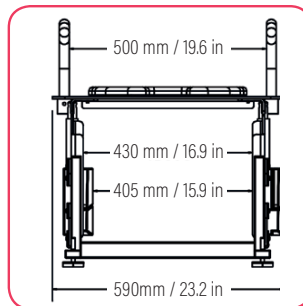

Lift Seat Vertica Plus
(SWL 32ST/205KGS)

**VERTICAL UP AND DOWN
MOVEMENT**

Dimensions

Lift Seat
Home

Lift Seat
Home Plus

Lift Seat
Vertica

The maximum height of all our products are fully adjustable with our levelling feet