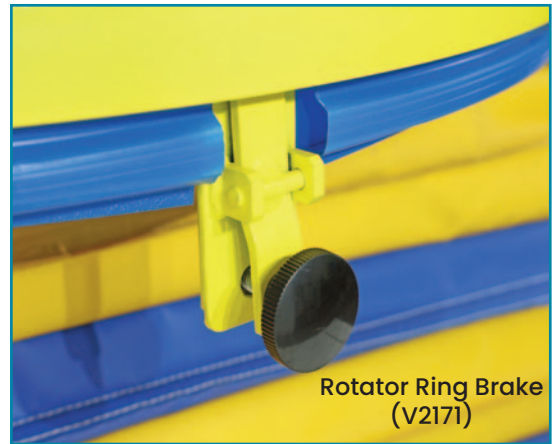

Bishamon Pneumatic Rotating Pallet Positioner (For Same Weight Pallets)

- Bishamon automatic work positioners (for same weight pallets) are the modern way to manually load and unload pallets. They work by simply filling the unit with compressed air which has a built in tank for holding the air so it does not require constant air connection.
- They improve efficiency and reduce injury by bringing the level and location of the top of the load closer to the person doing the work.
- Pallet loading and unloading time can be reduced by 40%, thereby substantially increasing productivity
- Self leveling design automatically keeps the top of the load at a convenient working height
- Rotator ring with integral finger guard eliminates reaching and stretching
- Secured ball bearing centre pivot of the 1092mm diameter rotator ring provides smooth, even rotation
- EZ Loaders arrive at your facility fully assembled - just add air!
- Rotator Ring Diameter: 1092mm
- Minimum Self Levelling Capacity: 113kgs
- Maximum Self Levelling Capacity: 1588kgs

See more information on next page

Code	Details	Load Capacity (kg)	Rotator Ring Dia. (mm)	Lifting Range (mm)	Base Frame Size (mm)	Unit Weight (kg)
V2170	EZ X Loader	1814	1092	249-757	1232x610	234
V2171	Rotator Ring Brake					
V2172	Bellows Skirting to suit EZ X Loader					