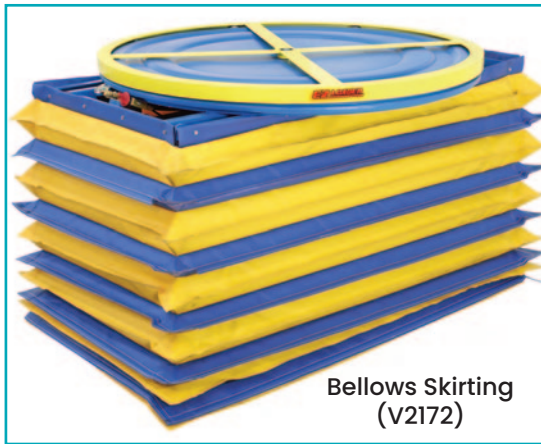

Bishamon Pneumatic Rotating Pallet Positioner (For Same Weight Pallets)

- Bishamon automatic work positioners (for same weight pallets) are the modern way to manually load and unload pallets. They work by simply filling the unit with compressed air which has a built in tank for holding the air so it does not require constant air connection.
- They improve efficiency and reduce injury by bringing the level and location of the top of the load closer to the person doing the work.
- Pallet loading and unloading time can be reduced by 40%, thereby substantially increasing productivity
- Self leveling design automatically keeps the top of the load at a convenient working height
- Rotator ring with integral finger guard eliminates reaching and stretching
- Secured ball bearing centre pivot of the 1092mm diameter rotator ring provides smooth, even rotation
- EZ Loaders arrive at your facility fully assembled - just add air!
- Rotator Ring Diameter: 1092mm
- Minimum Self Levelling Capacity: 113kgs
- Maximum Self Levelling Capacity: 1588kgs

See more information on next page

Code	Details	Load Capacity (kg)	Rotator Ring Dia. (mm)	Lifting Range (mm)	Base Frame Size (mm)	Unit Weight (kg)
V2170	EZ X Loader	1814	1092	249-757	1232x610	234
V2171	Rotator Ring Brake					
V2172	Bellows Skirting to suit EZ X Loader					