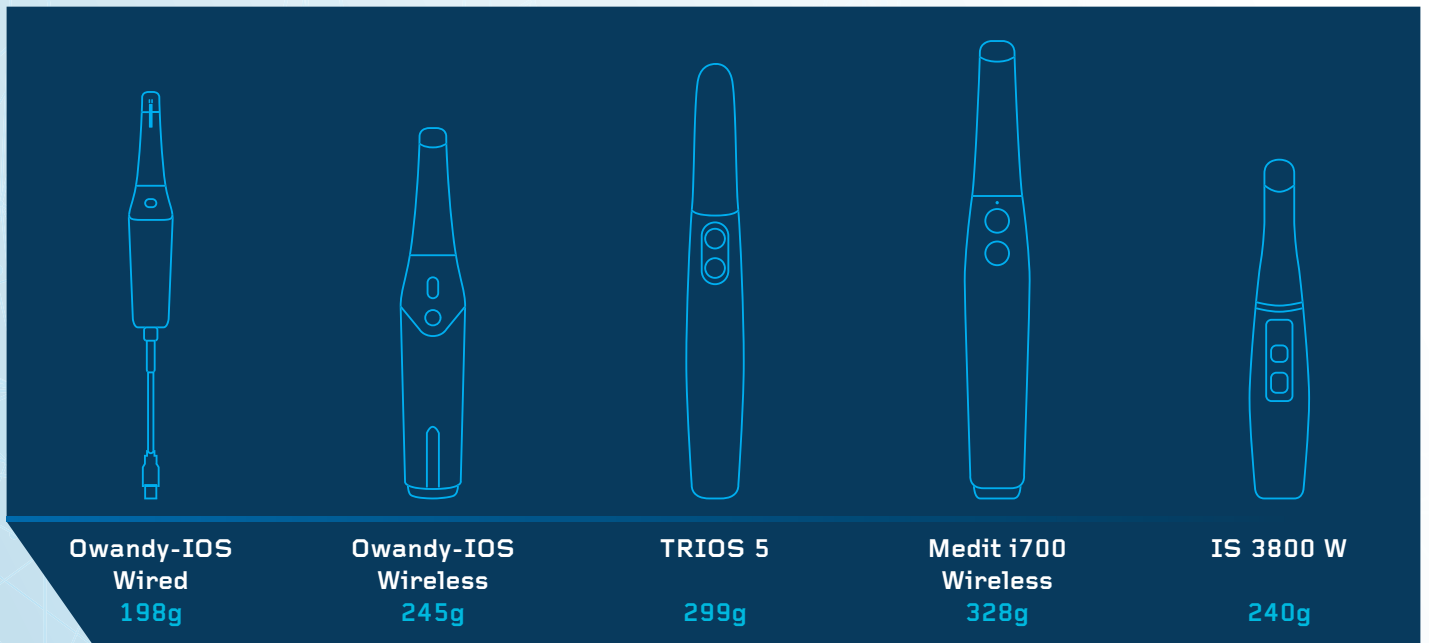

Model Builder	Smile Design	Mesh Compare	Ortho Simulation	Oral Health Report

Wired Version available  
 20µm Accuracy  
 Only 198gr  
 USB Type-C Cable  
 commercially available