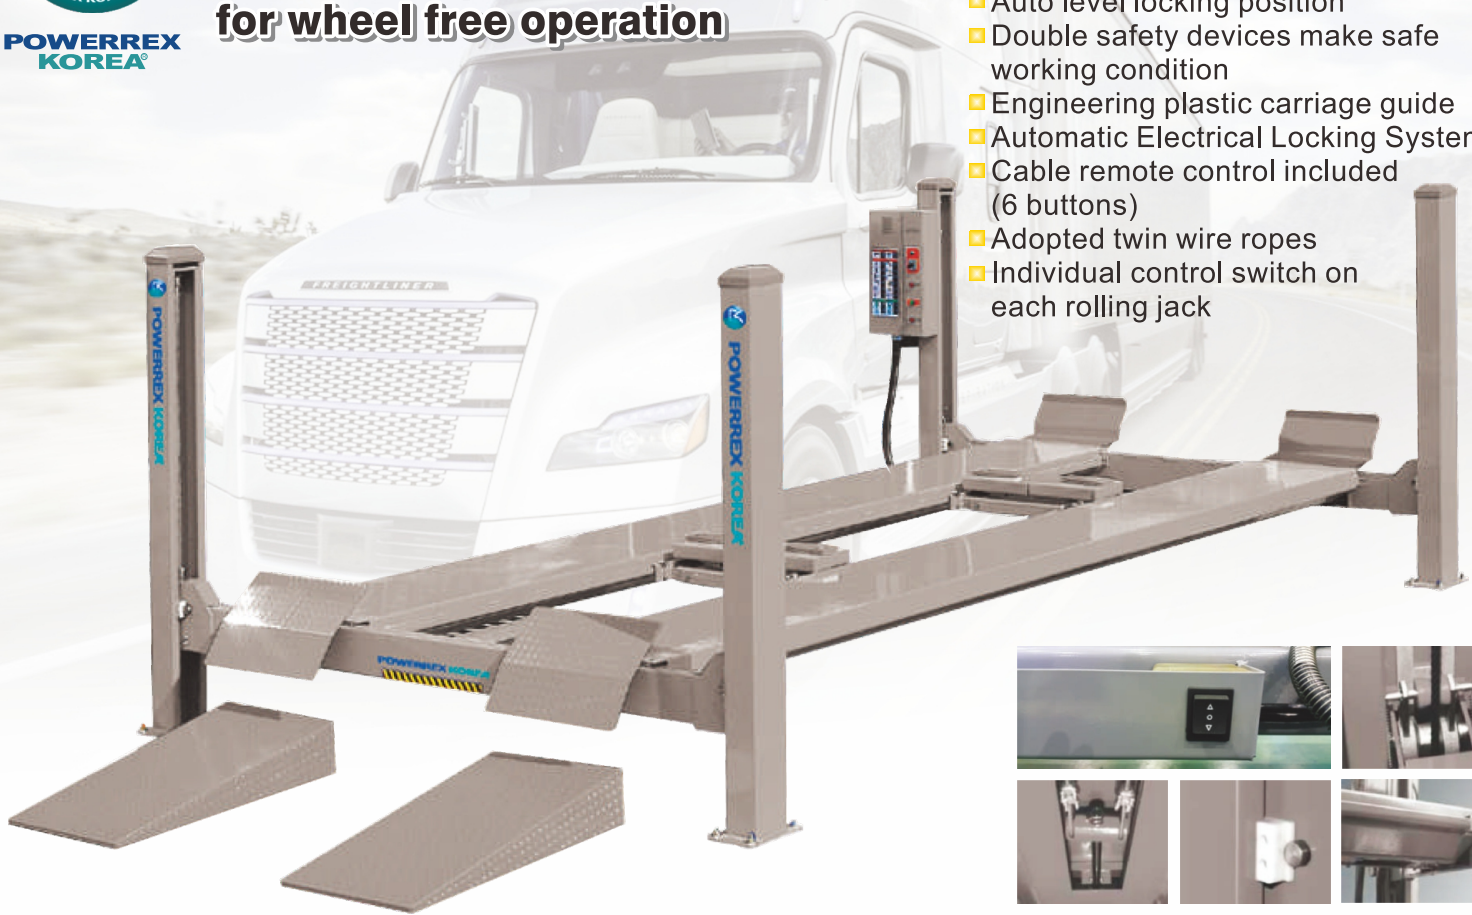

# POWERREX SL10000

10 ton four post lift with two jack  
for wheel free operation

## Feature

- Extended platform for convenient working condition
- Auto level locking position
- Double safety devices make safe working condition
- Engineering plastic carriage guide
- Automatic Electrical Locking System
- Cable remote control included (6 buttons)
- Adopted twin wire ropes
- Individual control switch on each rolling jack

POWERREX  
KOREA®

## Specification

Max(Capacity)	10,000kg
Max. Height	1750 mm
Lowest Height	259 mm
Size(mm)	4,037 W X 2,216 H X 8,910 L
Power & Motor	optional Single 5HPx4Px220Vx60Hz standard 3phase 5HPx4Px220V/380Vx60Hz
Operation method	Control panel & wired remote control