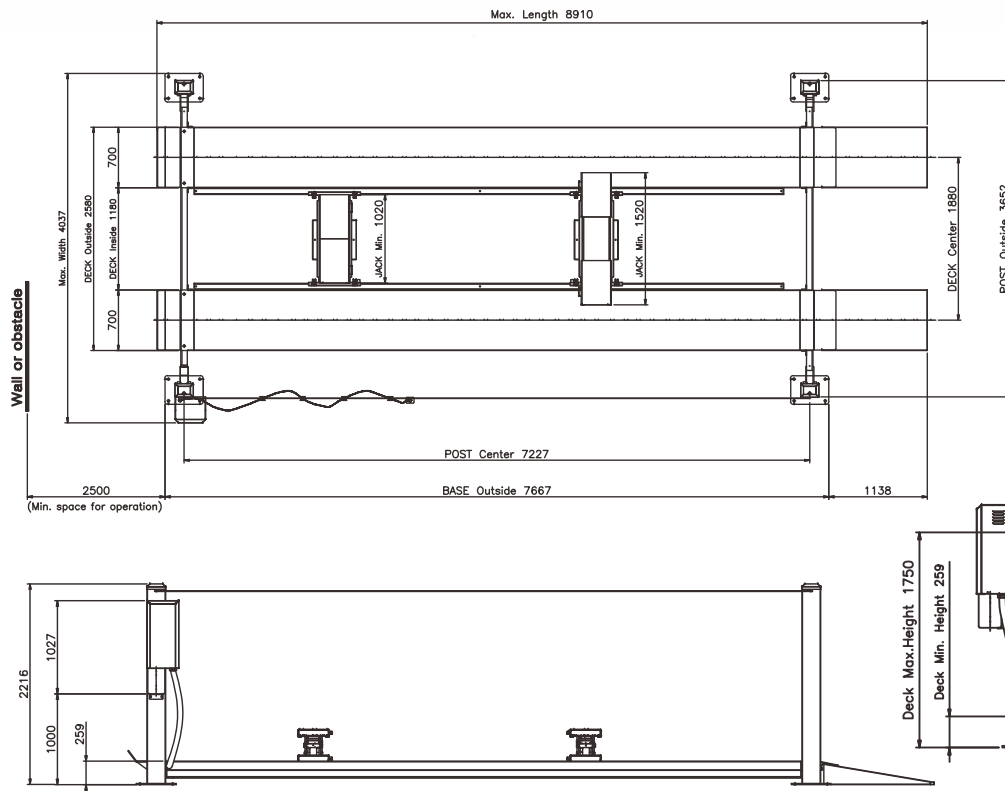

# POWERREX SL10000

10 ton four post lift with two jack  
for wheel free operation

## Feature

- Extended platform for convenient working condition
- Auto level locking position
- Double safety devices make safe working condition
- Engineering plastic carriage guide
- Automatic Electrical Locking System
- Cable remote control included (6 buttons)
- Adopted twin wire ropes
- Individual control switch on each rolling jack

## Dimension

## Specification

Max(Capacity)	10,000kg
Max. Height	1750 mm
Lowest Height	259 mm
Size(mm)	4,037 W X 2,216 H X 8,910 L
Power & Motor	optional Single 5HPx4Px220Vx60Hz standard 3phase 5HPx4Px220V/380Vx60Hz
Operation method	Control panel & wired remote control