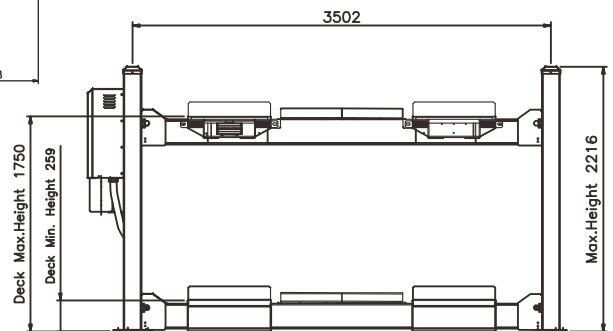

## Dimension

## Specification

Max(Capacity)	10,000kg
Max. Height	1750 mm
Lowest Height	259 mm
Size(mm)	4,037 W X 2,216 H X 8,910 L
Power & Motor	optional Single 5HPx4Px220Vx60Hz standard 3phase 5HPx4Px220V/380Vx60Hz
Operation method	Control panel & wired remote control