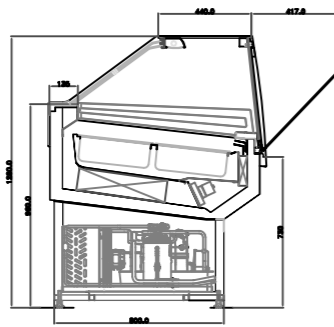

ITALIAN GELATO CONCEPTS PTY LIMITED

ITAL PROGET POP

Self-Contained – Gelato

WITH PANELS

N° 12 Trays

WITH PANELS

N° 16 Trays

N° 18 Trays

360 x 165 x 120 – 12 / 16 / 18 Tray

WITHOUT PANELS

N° 8 Trays

WITH PANELS

N° 10 Trays

N° 12 Trays

360 x 250 x 120 – 8 / 10 / 12 Tray