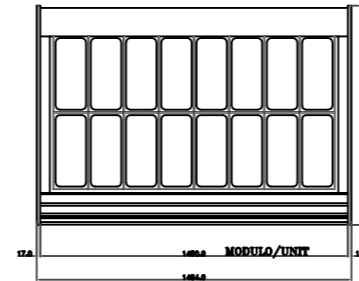

ITALIAN GELATO CONCEPTS PTY LIMITED

ITAL PROGET POP

Self-Contained – Gelato

WITH PANELS

N° 12 Trays

WITH PANELS

N° 16 Trays

N° 18 Trays

360 x 165 x 120 – 12 / 16 / 18 Tray

WITHOUT PANELS

N° 8 Trays

WITH PANELS

N° 10 Trays

N° 12 Trays

360 x 250 x 120 – 8 / 10 / 12 Tray