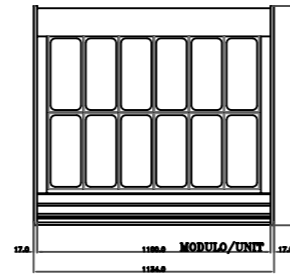

ITALIAN GELATO CONCEPTS PTY LIMITED

ITAL PROGET POP

Self-Contained – Gelato

WITH PANELS

N° 12 Trays

WITH PANELS

N° 16 Trays

N° 18 Trays

360 x 165 x 120 – 12 / 16 / 18 Tray

WITHOUT PANELS

N° 8 Trays

WITH PANELS

N° 10 Trays

N° 12 Trays

360 x 250 x 120 – 8 / 10 / 12 Tray