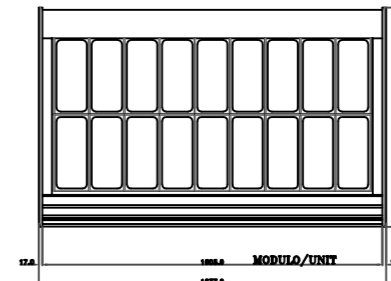

ITALIAN GELATO CONCEPTS PTY LIMITED

ITAL PROGET POP

Self-Contained – Gelato

WITH PANELS

N° 12 Trays

WITH PANELS

N° 16 Trays

N° 18 Trays

360 x 165 x 120 – 12 / 16 / 18 Tray

WITHOUT PANELS

N° 8 Trays

WITH PANELS

N° 10 Trays

N° 12 Trays

360 x 250 x 120 – 8 / 10 / 12 Tray