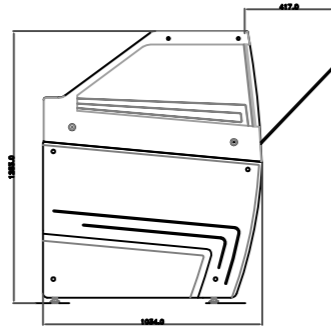

ITALIAN GELATO CONCEPTS PTY LIMITED

ITAL PROGET POP

Self-Contained – Gelato

WITH PANELS

N° 12 Trays

WITH PANELS

N° 16 Trays

N° 18 Trays

360 x 165 x 120 – 12 / 16 / 18 Tray

WITHOUT PANELS

N° 8 Trays

WITH PANELS

N° 10 Trays

N° 12 Trays

360 x 250 x 120 – 8 / 10 / 12 Tray