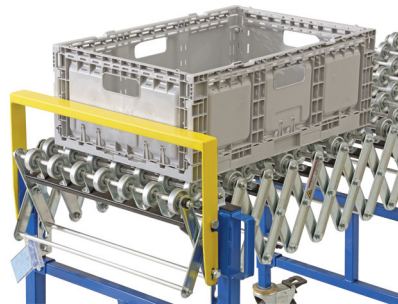

# Expanding Skate Conveyors

- Self tracking flexible expanding conveyor which expands from 1100mm to 4000mm
- Multiple units can be joined to make 1 continuous conveyor system
- Excellent for truck and container unloading and for assembly lines
- Easy and quick setup with adjustable height legs and brake castors on every leg
- Reduces manual handling
- Bolted steel construction with skate wheels

Code	Width (mm)	Load Capacity Per Metre (kg)	Castors (mm)	Length Retracted (mm)	Length Expanded (mm)	Height Range (mm)	Unit Weight (kg)
V3005	460	100	125	1100	4000	690-1000	112
V3006	610	100	125	1100	4000	690-1000	124
V3007	760	100	125	1100	4000	690-1000	142