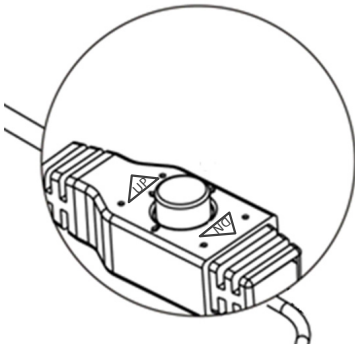

**Note:** Please screw back the Camera Cover immediately in case of reducing the absorption capacity of the desiccant bag inside the camera body.

- c. For the first time installation, check whether the camera is properly focused. If not, you can optionally adjust camera zoom and focus by adjusting the Zoom Screw or Focus Screw using a slotted screwdriver.

d. Attach the **Camera Body** to the **Base Plate**. Screw back the **Fix Screw**.

3. Connect the **Power Cable** to a 12VDC power source. Connect the **Video Output Cable** to a monitor or DVR.
4. You can use the **Joystick** on the cable to configure camera OSD settings or switch to different video formats. Remove the Protection Cap from the Joystick before using it.