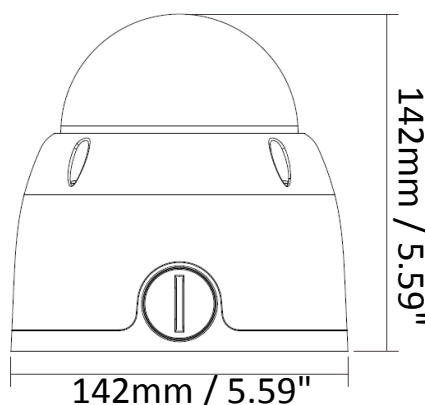

## 1. Introduction

Equipped with a 1080p Sony STARVIS CMOS sensor, the EHA1280 deliver 1080p full HD image quality. The model provides 2.8-12mm lens with ICR. Featured with Digital Wide Dynamic Range (D-WDR), the camera can provide clear images even under backlight circumstances where intensity of illumination can vary excessively. The EHA1280 supports dual power (12VDC / 24VAC) and supports both NTSC and PAL scanning systems.

### 1.3 Dimensions