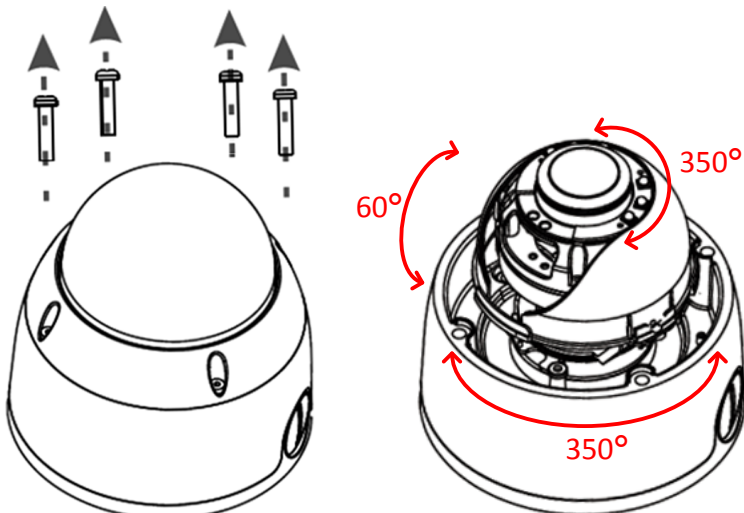

Configuring OSD Settings:

- Push the Joystick up / down to select among menu items.
- Push the Joystick left / right to adjust the level of the selected item.
- Press the Joystick to enter the submenu or exit the OSD Setup Menu.

5. You can optionally adjust the camera angles. To do so, unscrew the 4 cover screws using the supplied **L-Type Wrench** and then remove the cover. Adjust the camera angles (Tilt: 60°, Pan: 350°, Rotate: 350°). After adjusting camera angles, screw back the camera cover.