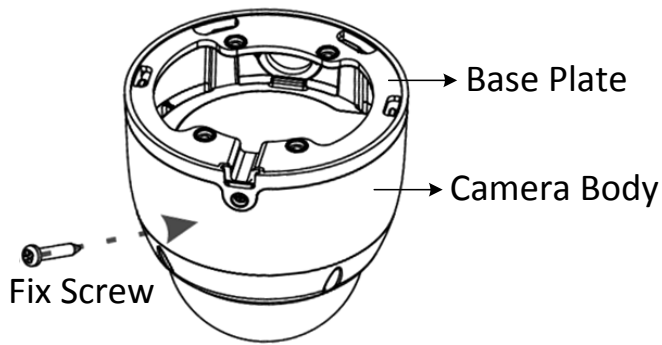

d. Attach the **Camera Body** to the **Base Plate**. Screw back the **Fix Screw**.