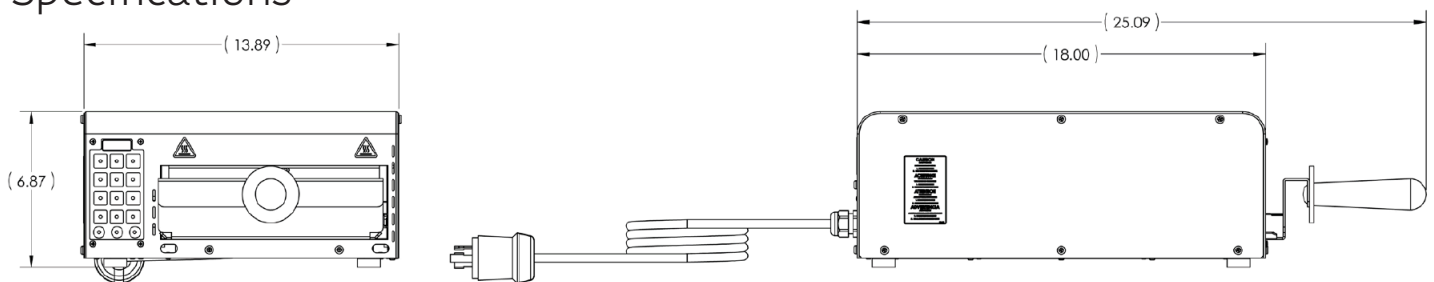

QUALITY TASTE
STARTS WITH
QUALITY EQUIPMENT.

Single Chamber Toaster Product # 464-B

The Prince Castle Single Chamber Toaster is a versatile, radiant-style toaster. Programmable for different toasting times and products, the 464-B Single Chamber Toaster perfectly toasts anything from buns to bagels to croissants. The 464-B is front-loading and toasts up to 3 buns at one time. This model is designed to toast one side of the product.

Electrical

Model Number	Description	Volts	Hz	Watts	Phase	Plug
464-B	Radiant Single Chamber Toaster	208-240	50/60	4030	Single	NEMA L6-30P

Specifications

Certifications