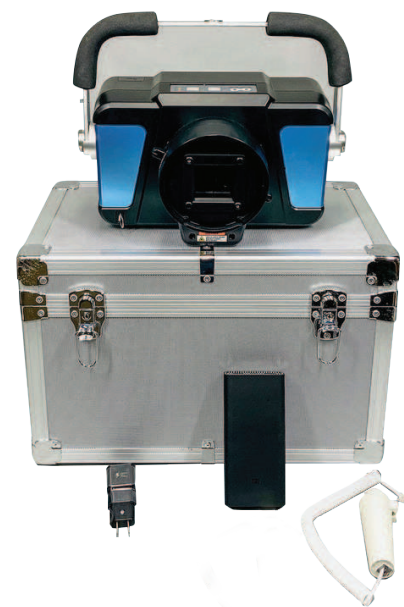

Stallion package consists of:

STALLION

- ✓ Wireless DR panel with laptop and powerful EXAMVUE software
- ✓ Extendable detector holders
- ✓ Protective aprons & carry case
- ✓ Equine tunnel protectors
- ✓ Battery powered x-ray machines

NEW RELEASE FROM

Worlds Lightest and Most Powerful Portable X-Ray Generator

- » Designed for equine use
- » The POSKOM AIRRAY 20 weighs only 4.9kg yet packs a punch of power with a capability of up to 90kVP and 20mAs
- » Battery powered for complete portability
- » Charger case with hand-switch and car charger
- » Bluetooth capability