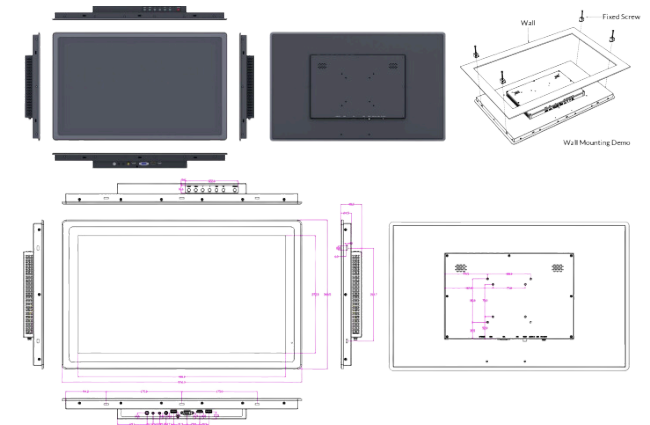

SPECIFICATIONS

- **Display:** 21.5" LCD, 1920x1080 resolution, 16:9 aspect ratio.
- **Brightness:** 1000 nits, contrast ratio 1000:1, 178°/178° viewing angle.
- **Inputs:** 1x HDMI 1.4b, 1x VGA, 1x AV.
- **Audio:** HDMI input, 2-channel speaker output, 3.5mm ear jack.
- **Power:** DC 12-24V, ≤37W power consumption.
- **Operating Temp:** 0°C to 50°C
- **Storage Temp:** -20°C to 60°C.
- **Protection:** IP65 for the front panel, dust and water resistant.
- **Dimensions:** 556mm x 344.5mm x 48.2mm; Weight: 5.99 kg.
- **Mounting:** Wall mounting support with fixed screws.

21.5" Capacitive Touch Screen Monitor (TK2150T)

KEY FEATURES

- **Auto-dimming feature** adjusts screen brightness based on ambient light.
- **12-24V wide input voltage** for flexible power supply options.
- **Accessories:** Includes a 15V 3A DC Power Adapter, HDMI A to A Cable, VGA Cable, USB Cable, Audio & Video Input Cable, and cable clamps.