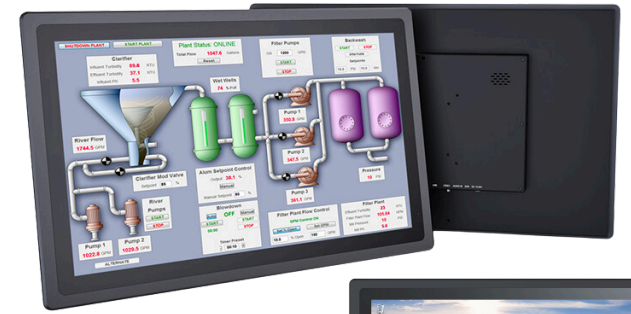

APPLICATIONS

Ideal for industrial and commercial environments such as Smart Lockers, Intelligent Production systems, and Medical Self-Service kiosks.

21.5" Capacitive Touch Screen Monitor (TK2150T)

KEY FEATURES

- **21.5" 10-Point Capacitive Touch Screen** with 1920x1080 Full HD resolution for precise touch and clarity.
- **1000 nits high brightness** for excellent visibility, even in outdoor or bright environments.
- **IP65-rated front panel** offering protection against dust and water, suitable for harsh environments.
- **Wide range of interfaces:** HDMI, VGA, AV, USB (for touch), and audio input/output, with additional expansion ports for customization.
- **Durable metal housing** with aluminum construction for industrial-grade robustness.

- **APS Technology Australia Pty Ltd, Epping NSW, Australia**
- **info@aps-technology.com.au**
- **www.aps-technology.com.au**

SPECIFICATIONS

- **Display:** 21.5" LCD, 1920x1080 resolution, 16:9 aspect ratio.
- **Brightness:** 1000 nits, contrast ratio 1000:1, 178°/178° viewing angle.
- **Inputs:** 1x HDMI 1.4b, 1x VGA, 1x AV.
- **Audio:** HDMI input, 2-channel speaker output, 3.5mm ear jack.
- **Power:** DC 12-24V, ≤37W power consumption.
- **Operating Temp:** 0°C to 50°C
- **Storage Temp:** -20°C to 60°C.
- **Protection:** IP65 for the front panel, dust and water resistant.
- **Dimensions:** 556mm x 344.5mm x 48.2mm; Weight: 5.99 kg.
- **Mounting:** Wall mounting support with fixed screws.

21.5" Capacitive Touch Screen Monitor (TK2150T)

KEY FEATURES

- **Auto-dimming feature** adjusts screen brightness based on ambient light.
- **12-24V wide input voltage** for flexible power supply options.
- **Accessories:** Includes a 15V 3A DC Power Adapter, HDMI A to A Cable, VGA Cable, USB Cable, Audio & Video Input Cable, and cable clamps.