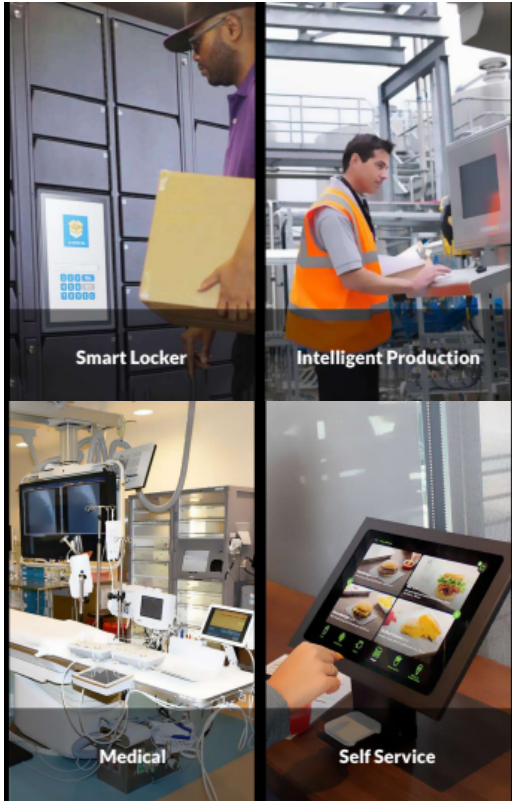

APPLICATIONS

Ideal for industrial and commercial environments such as Smart Lockers, Intelligent Production systems, and Medical Self-Service kiosks.

21.5" Capacitive Touch Screen Monitor (TK2150T)

KEY FEATURES

- **21.5" 10-Point Capacitive Touch Screen** with 1920x1080 Full HD resolution for precise touch and clarity.
- **1000 nits high brightness** for excellent visibility, even in outdoor or bright environments.
- **IP65-rated front panel** offering protection against dust and water, suitable for harsh environments.
- **Wide range of interfaces:** HDMI, VGA, AV, USB (for touch), and audio input/output, with additional expansion ports for customization.
- **Durable metal housing** with aluminum construction for industrial-grade robustness.