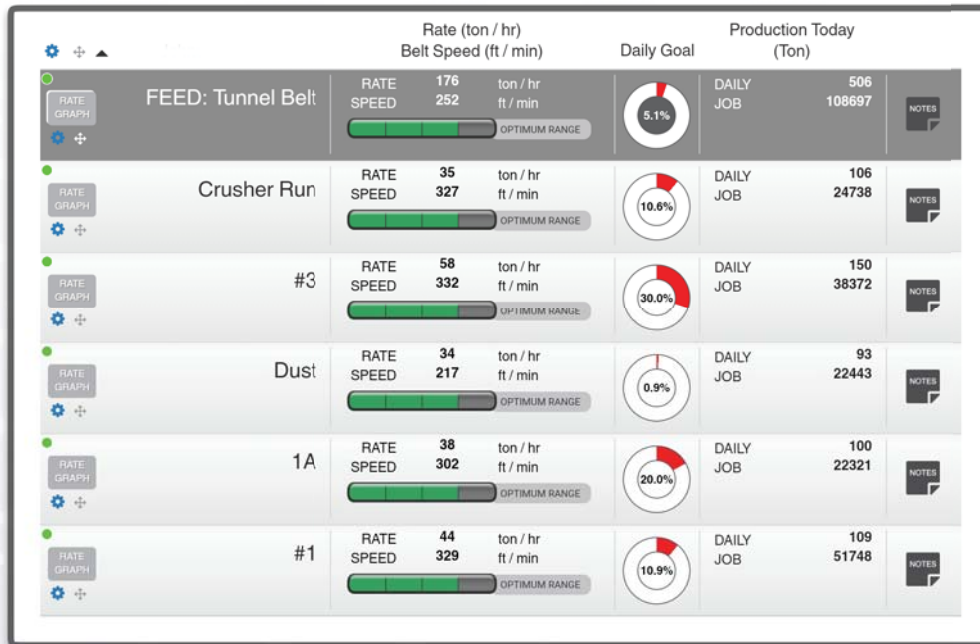

Production Reports On Demand

Introducing the
Plant Connect App
The future of production management
Free with Plant Connect activation

Visit us: beltwayscales.com

Production Data Solutions

Monitor your production in real time.

Take charge of your inventory with custom reports.

Analyze your data to improve performance and reduce downtime.

Call us: 815 625 5573

Belt-Way Scales

In Motion Weighing Solutions

1 Beltway Road
Rock Falls, IL. USA 61071