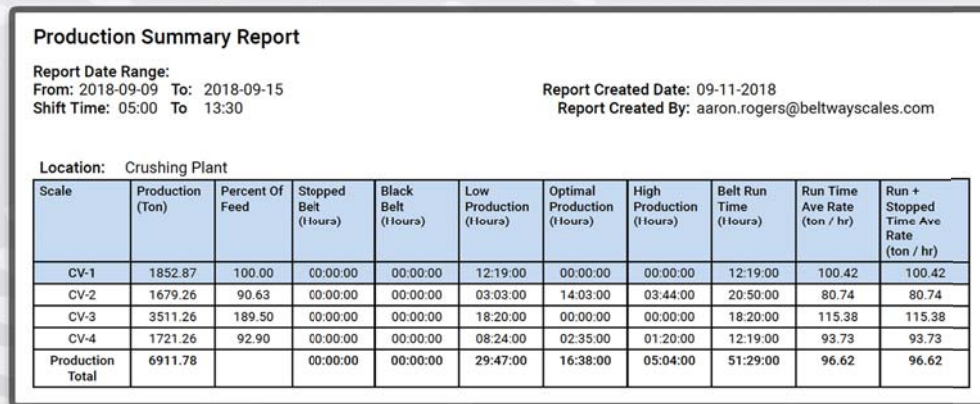

Production Reports On Demand

Introducing the
Plant Connect App
The future of production management
Free with Plant Connect activation

Visit us: beltwayscales.com

Production Data Solutions

Monitor your production in real time.

Take charge of your inventory with custom reports.

Analyze your data to improve performance and reduce downtime.

Call us: 815 625 5573

Belt-Way Scales

In Motion Weighing Solutions

1 Beltway Road
Rock Falls, IL. USA 61071