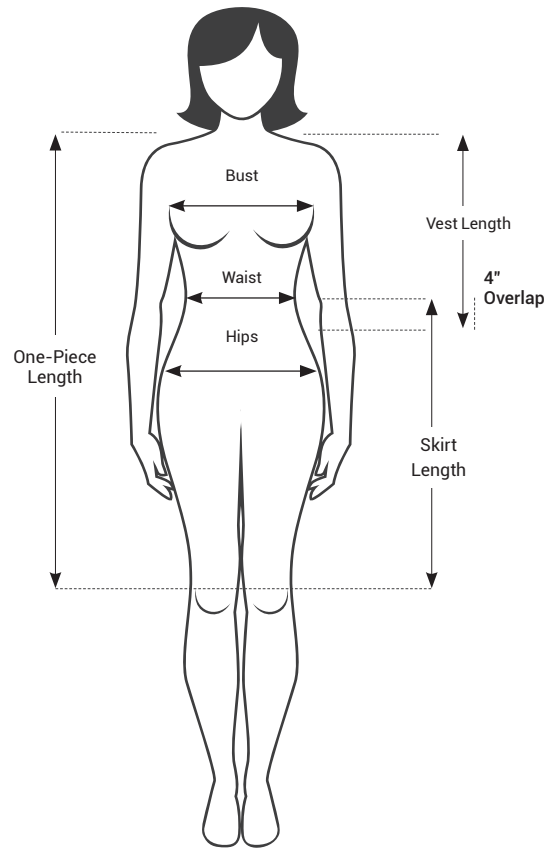

FEMALE

MALE

Female Frames

	X-Small	Small	Medium	Large	X-Large	XX-Large
Bust	30-32" / 76-81 cm	33-36" / 84-91 cm	37-39" / 94-99 cm	40-42" / 102-107 cm	43-45" / 109-114 cm	46-48" / 117-122 cm
Waist	25-27" / 64-69 cm	28-30" / 71-76 cm	31-33" / 78-84 cm	34-36" / 86-91 cm	37-39" / 94-99 cm	40-42" / 102-107 cm

Male Frames

	Small	Medium	Large	X-Large	XX-Large
Chest	34-37" / 86-94 cm	38-41" / 97-104 cm	42-45" / 107-114 cm	46-49" / 117-125 cm	50-52" / 127-132 cm
Waist	28-31" / 71-79 cm	32-35" / 81-89 cm	36-39" / 91-99 cm	40-43" / 102-109 cm	44-46" / 112-117 cm

Female Standard Apron Lengths

	Classic & Revolution Front	Full Apron	Classic Vest, 703 Vest	Reverse Vest, Elastic Vest	Classic Skirt	Revolution Vest Front	Revolution Vest Back	Revolution Skirt
X-Small	38" / 97 cm	38" / 97 cm	20" / 51 cm	24" / 61 cm	18" / 46 cm	22" / 56 cm	26" / 66 cm	22" / 56 cm
Small	38" / 97 cm	38" / 97 cm	22" / 56 cm	24" / 61 cm	20" / 51 cm	22" / 56 cm	26" / 66 cm	22" / 56 cm
Medium	38" / 97 cm	38" / 97 cm	24" / 61 cm	26" / 66 cm	22" / 56 cm	22" / 56 cm	26" / 66 cm	22" / 56 cm
Large	38" / 97 cm	38" / 97 cm	25" / 64 cm	27" / 69 cm	23" / 58 cm	22" / 56 cm	26" / 66 cm	22" / 56 cm
X-Large	38" / 97 cm	38" / 97 cm	26" / 66 cm	28" / 71 cm	24" / 61 cm	22" / 56 cm	26" / 66 cm	22" / 56 cm
XX-Large	38" / 97 cm	38" / 97 cm	27" / 69 cm	29" / 74 cm	25" / 64 cm	24" / 61 cm	28" / 66 cm	22" / 56 cm