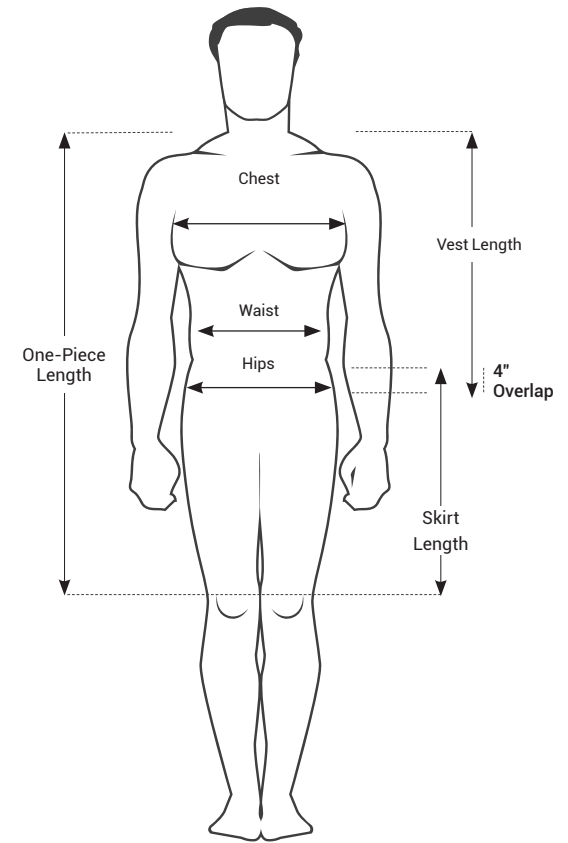

FEMALE

MALE

Female Frames

	X-Small	Small	Medium	Large	X-Large	XX-Large
Bust	30-32" / 76-81 cm	33-36" / 84-91 cm	37-39" / 94-99 cm	40-42" / 102-107 cm	43-45" / 109-114 cm	46-48" / 117-122 cm
Waist	25-27" / 64-69 cm	28-30" / 71-76 cm	31-33" / 78-84 cm	34-36" / 86-91 cm	37-39" / 94-99 cm	40-42" / 102-107 cm

Male Frames

	Small	Medium	Large	X-Large	XX-Large
Chest	34-37" / 86-94 cm	38-41" / 97-104 cm	42-45" / 107-114 cm	46-49" / 117-125 cm	50-52" / 127-132 cm
Waist	28-31" / 71-79 cm	32-35" / 81-89 cm	36-39" / 91-99 cm	40-43" / 102-109 cm	44-46" / 112-117 cm

Female Standard Apron Lengths

	Classic & Revolution Front	Full Apron	Classic Vest, 703 Vest	Reverse Vest, Elastic Vest	Classic Skirt	Revolution Vest Front	Revolution Vest Back	Revolution Skirt
X-Small	38" / 97 cm	38" / 97 cm	20" / 51 cm	24" / 61 cm	18" / 46 cm	22" / 56 cm	26" / 66 cm	22" / 56 cm
Small	38" / 97 cm	38" / 97 cm	22" / 56 cm	24" / 61 cm	20" / 51 cm	22" / 56 cm	26" / 66 cm	22" / 56 cm
Medium	38" / 97 cm	38" / 97 cm	24" / 61 cm	26" / 66 cm	22" / 56 cm	22" / 56 cm	26" / 66 cm	22" / 56 cm
Large	38" / 97 cm	38" / 97 cm	25" / 64 cm	27" / 69 cm	23" / 58 cm	22" / 56 cm	26" / 66 cm	22" / 56 cm
X-Large	38" / 97 cm	38" / 97 cm	26" / 66 cm	28" / 71 cm	24" / 61 cm	22" / 56 cm	26" / 66 cm	22" / 56 cm
XX-Large	38" / 97 cm	38" / 97 cm	27" / 69 cm	29" / 74 cm	25" / 64 cm	24" / 61 cm	28" / 66 cm	22" / 56 cm