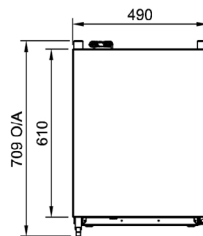

**Tray Slides - Set of 2**

To suit all banquet carts CH.CTS

**Technical Data:**

Dimensions: W x D x H: 490 x 709 x 830  
 Total Connected Load: 0.84kW  
 Electrical Connection: 10A plug & lead fitted

Plan View