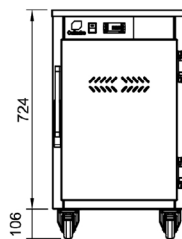

**Tray Slides - Set of 2**

To suit all banquet carts CH.CTS

**Technical Data:**

Dimensions: W x D x H: 490 x 709 x 830  
 Total Connected Load: 0.84kW  
 Electrical Connection: 10A plug & lead fitted

Plan View