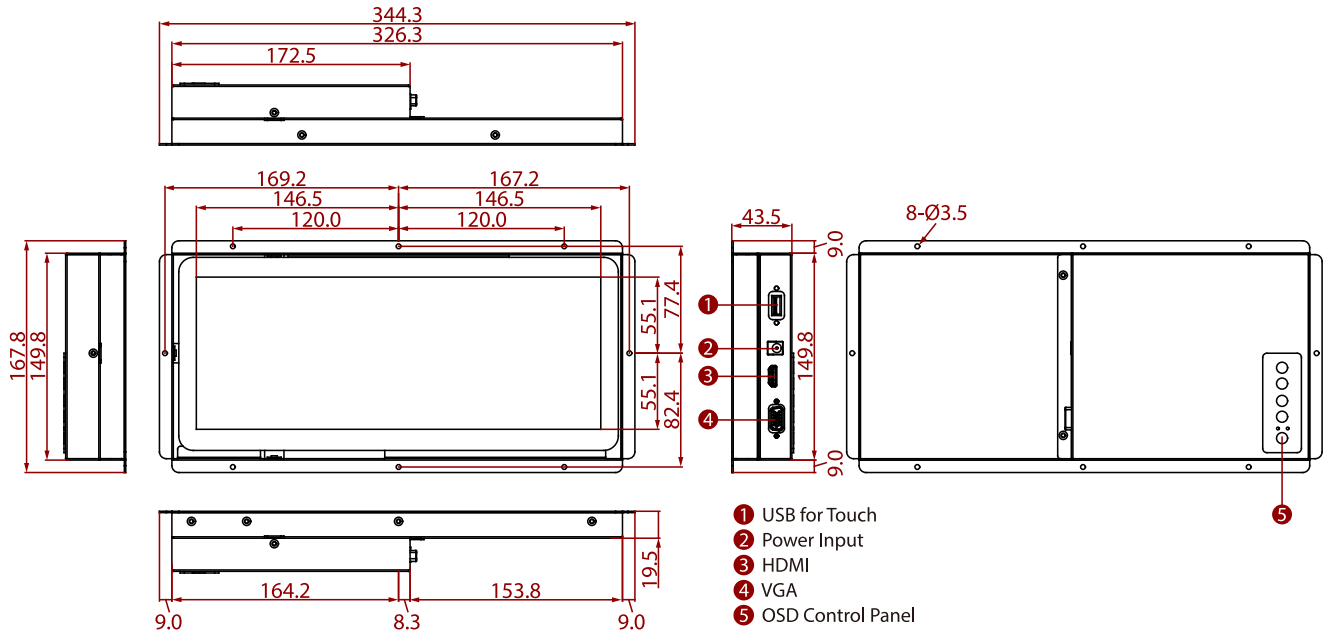

### KEY FEATURES

- 12.3" 1920 x 720 Resolution
- VGA input and HDMI input
- Open frame
- Projected Capacitive Multi-Touch

### SPECIFICATIONS

Display			
Resolution	1920x720	Size	12.3 inches
Contrast Ratio	1000:1	Panel Brightness	1000.0 nits
Display Color	16.7M Colors	View Angles	88,88,88,88
Type	Projected Capacitive Multi Touch		
Environment			
Operating Humidity	10% to 90% RH, Non-Condensing	Operating Temperature	0°C to 50°C
Storage Temperature	-10°C to 60°C		
Certification			
Certification	CE, FCC		
IO Ports			
USB Port	1 x USB for Touch Screen	Video	1 x VGA 1 x HDMI (Optional) 1 x DVI (Optional)
Audio	Audio line in (3.5mm) (Optional) 2 x Speaker (Optional)		
Mechanical			
Dimension	344.3 x 167.8 x 43.5 mm	Mounting	Panel Mount
Enclosure	Metal	Cooling System	Fanless Design
Accessory			
Accessory	1 x VGA cable 1 x HDMI cable 100~240V AC to DC Adapter Power Cord Manual VESA screws(Varies by product)	Optional Accessory	Remote Controller (Optional,Varies by product)
Power			
Power Rating	12V DC in 24V DC in (optional)		
Control			
Button	5 Keys: -, +, Power, Esc, Enter		

## DIMENSIONS UNIT:MM