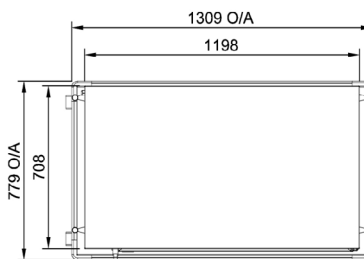

**Product Code:**

CH	Culinaire Heated
BC	Banquet Cart
128P	128 Plates

**Accessories:**

**Chrome Wire Shelves**

CMGE.0013

**Tray Slides - Set of 2**

CH.CTS

**Chrome Plate Wire Plate Carriers**

8" to 9" plate carrier CMGE.0980

10" to 11" plate carrier CMGE.0979

**Technical Data:**

Dimensions: W x D x H:	1309 x 779 x 1814
Total Connected Load:	2.02kW
Electrical Connection:	10A plug & lead fitted