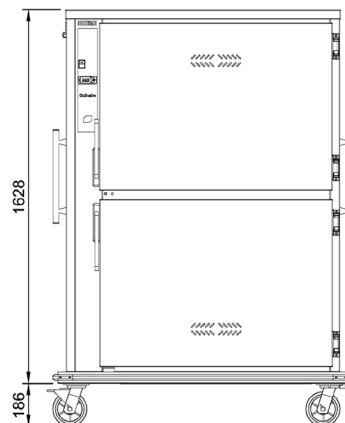

Front Elevation