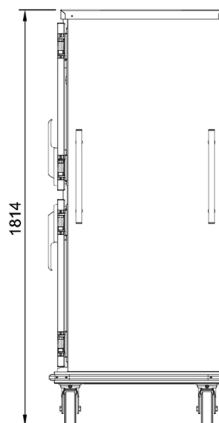

End Elevation

All Culinaire products are supplied with a 12 month parts and labour warranty as standard.

Due to continuous product research and development, the information contained herein is subject to change without notice.

Revision: September 3, 2020 - A

www.stoddart.com.au

www.stoddart.co.nz

Proudly Manufactured
in Australia