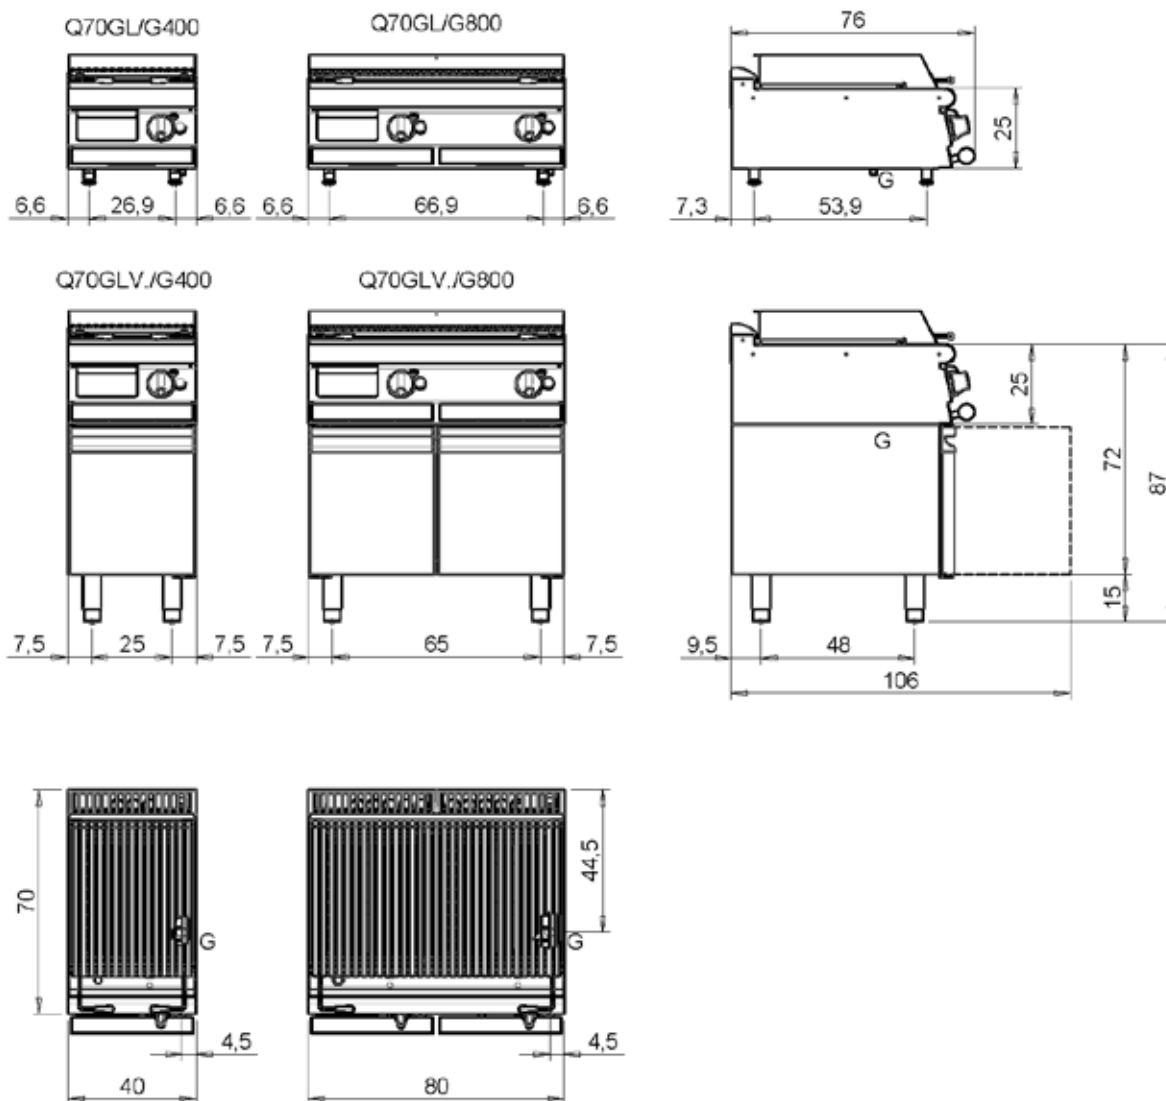

MODEL

Q70GLT/G400

CODE

CR1014919

LAVA ROCK CHARGRILL

QUEEN7

- 15/10 worktop thickness
- Stainless steel, Scotch-Brite finish
- Sturdy and powerful with compact design
- Depth of 700 mm means it will fit the most common configurations
- Catalogue offers more than 300 standard models
- Worktop, base cabinet and oven Versions
- Twin-piece knobs prevent the infiltration of dirt and are watertight
- Gas kitchens having burners with various configurations and power ratings: 3.5 kW - 5.7 kW - 7.0 Kw
- Wide range of accessories

DIMENSIONS	
Width (mm)	400
Depth (mm)	700
Height (mm)	250
Gas connection (∅)	1/2"
Electric connection (V/~ /Hz)	
Cold water connection (∅)	
Hot water connection (∅)	

Cold soft water connection (∅)	
Drain (∅)	
Gas power (Mj/hr)	38.5
Electric power (kW)	
Plate dimensions (mm)	
Tank capacity (L)	
Tank dimensions (mm)	
Internal oven dimensions (mm)	

MODEL

Q70GLT/G400

CODE

CR1014919

MISURE IN cm - DIMENSIONS IN cm - ABMESSUNGEN IN cm - MESURES EN cm
 MEDIDAS EN cm - MATEN IN cm - DIMENSIONES EN cm

Legenda - Legende - Key - Légende - Leyenda - Legenda - Legenda