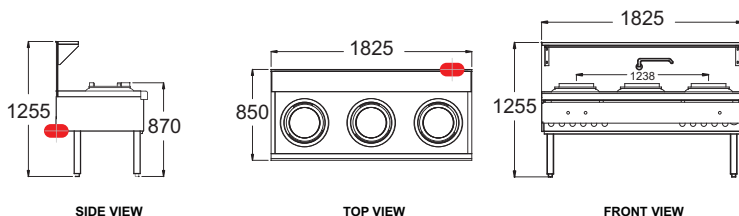

Goldstein
Established 1911 • Proudly Australian Made

WOK COOKING RANGES

goldsteineswood.com.au

CWA-1

MODEL: CWA-1 Specifications:

Dimensions (WxDxH): 625 x 850 x 1255 mm
Wok Size (Diameter): 356 mm
Wok Type: Dual Ring / Mongolian / Duckbill
Gas Connection Size: 25 mm BSP
Rating: 54 mj / 90 mj / 120 mj
Weight: 55 kg
Packed: 0.7 m³

CWA-2

MODEL: CWA-2 Specifications:

Dimensions (WxDxH): 1200 x 850 x 1255 mm
Wok Size (Diameter): 2 x 356 mm
Wok Type: Dual Ring / Mongolian / Duckbill
Gas Connection Size: 25 mm BSP
Rating: 108 mj / 180 mj / 240 mj
Weight: 100 kg
Packed: 1.3 m³

CWA-3

MODEL: CWA-3 Specifications:

Dimensions (WxDxH): 1825 x 850 x 1255 mm
Wok Size (Diameter): 3 x 356 mm
Wok Type: Dual Ring / Mongolian / Duckbill
Gas Connection Size: 25 mm BSP
Rating: 162 mj / 270 mj / 360 mj
Weight: 150 kg
Packed: 2.0 m³

CWA-2B2

MODEL: CWA-2B2 Specifications:

Dimensions (WxDxH): 1505 x 850 x 1255 mm
Wok Size (Diameter): 2 x 356 mm
Wok Type: Dual Ring / Mongolian / Duckbill
Gas Connection Size: 25 mm BSP
Rating: 160 mj / 232 mj / 292 mj
Weight: 110 kg
Packed: 1.7 m³