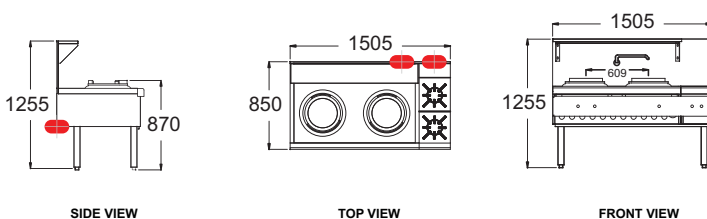

CWA-2

MODEL: CWA-2 Specifications:

Dimensions (WxDxH): 1200 x 850 x 1255 mm
Wok Size (Diameter): 2 x 356 mm
Wok Type: Dual Ring / Mongolian / Duckbill
Gas Connection Size: 25 mm BSP
Rating: 108 mj / 180 mj / 240 mj
Weight: 100 kg
Packed: 1.3 m³

CWA-3

MODEL: CWA-3 Specifications:

Dimensions (WxDxH): 1825 x 850 x 1255 mm
Wok Size (Diameter): 3 x 356 mm
Wok Type: Dual Ring / Mongolian / Duckbill
Gas Connection Size: 25 mm BSP
Rating: 162 mj / 270 mj / 360 mj
Weight: 150 kg
Packed: 2.0 m³

CWA-2B2

MODEL: CWA-2B2 Specifications:

Dimensions (WxDxH): 1505 x 850 x 1255 mm
Wok Size (Diameter): 2 x 356 mm
Wok Type: Dual Ring / Mongolian / Duckbill
Gas Connection Size: 25 mm BSP
Rating: 160 mj / 232 mj / 292 mj
Weight: 110 kg
Packed: 1.7 m³

CWA-3B2

MODEL: CWA-3B2 Specifications:

Dimensions (WxDxH): 2130 x 850 x 1255 mm
Wok Size (Diameter): 3 x 356 mm
Wok Type: Dual Ring / Mongolian / Duckbill
Gas Connection Size: 25 mm BSP
Rating: 214 mj / 322 mj / 412 mj
Weight: 160 kg
Packed: 2.3 m³