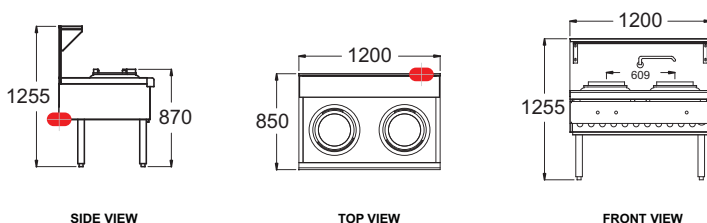

Goldstein
Established 1911 • Proudly Australian Made

WOK COOKING RANGES

goldsteineswood.com.au

CWA-1

MODEL: CWA-1 Specifications:

Dimensions (WxDxH): 625 x 850 x 1255 mm
Wok Size (Diameter): 356 mm
Wok Type: Dual Ring / Mongolian / Duckbill
Gas Connection Size: 25 mm BSP
Rating: 54 mj / 90 mj / 120 mj
Weight: 55 kg
Packed: 0.7 m³

CWA-2

MODEL: CWA-2 Specifications:

Dimensions (WxDxH): 1200 x 850 x 1255 mm
Wok Size (Diameter): 2 x 356 mm
Wok Type: Dual Ring / Mongolian / Duckbill
Gas Connection Size: 25 mm BSP
Rating: 108 mj / 180 mj / 240 mj
Weight: 100 kg
Packed: 1.3 m³

CWA-3

MODEL: CWA-3 Specifications:

Dimensions (WxDxH): 1825 x 850 x 1255 mm
Wok Size (Diameter): 3 x 356 mm
Wok Type: Dual Ring / Mongolian / Duckbill
Gas Connection Size: 25 mm BSP
Rating: 162 mj / 270 mj / 360 mj
Weight: 150 kg
Packed: 2.0 m³

CWA-2B2

MODEL: CWA-2B2 Specifications:

Dimensions (WxDxH): 1505 x 850 x 1255 mm
Wok Size (Diameter): 2 x 356 mm
Wok Type: Dual Ring / Mongolian / Duckbill
Gas Connection Size: 25 mm BSP
Rating: 160 mj / 232 mj / 292 mj
Weight: 110 kg
Packed: 1.7 m³