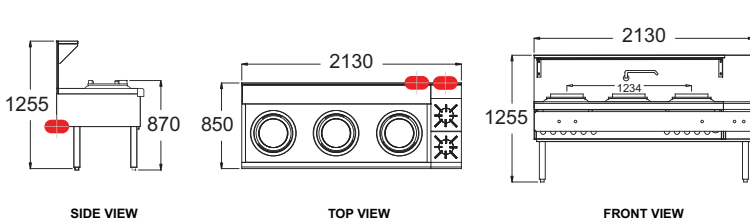

CWA-2

MODEL: CWA-2 Specifications:

Dimensions (WxDxH): 1200 x 850 x 1255 mm
Wok Size (Diameter): 2 x 356 mm
Wok Type: Dual Ring / Mongolian / Duckbill
Gas Connection Size: 25 mm BSP
Rating: 108 mj / 180 mj / 240 mj
Weight: 100 kg
Packed: 1.3 m³

CWA-3

MODEL: CWA-3 Specifications:

Dimensions (WxDxH): 1825 x 850 x 1255 mm
Wok Size (Diameter): 3 x 356 mm
Wok Type: Dual Ring / Mongolian / Duckbill
Gas Connection Size: 25 mm BSP
Rating: 162 mj / 270 mj / 360 mj
Weight: 150 kg
Packed: 2.0 m³

CWA-2B2

MODEL: CWA-2B2 Specifications:

Dimensions (WxDxH): 1505 x 850 x 1255 mm
Wok Size (Diameter): 2 x 356 mm
Wok Type: Dual Ring / Mongolian / Duckbill
Gas Connection Size: 25 mm BSP
Rating: 160 mj / 232 mj / 292 mj
Weight: 110 kg
Packed: 1.7 m³

CWA-3B2

MODEL: CWA-3B2 Specifications:

Dimensions (WxDxH): 2130 x 850 x 1255 mm
Wok Size (Diameter): 3 x 356 mm
Wok Type: Dual Ring / Mongolian / Duckbill
Gas Connection Size: 25 mm BSP
Rating: 214 mj / 322 mj / 412 mj
Weight: 160 kg
Packed: 2.3 m³