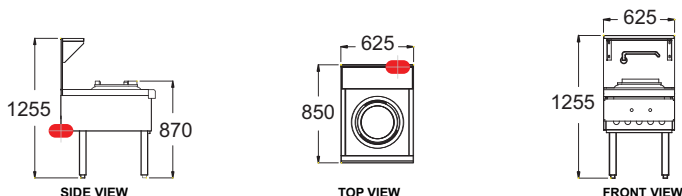

Goldstein
Established 1911 • Proudly Australian Made

WOK COOKING RANGES

goldsteineswood.com.au

CWA-1

MODEL: CWA-1 Specifications:

Dimensions (WxDxH): 625 x 850 x 1255 mm
Wok Size (Diameter): 356 mm
Wok Type: Dual Ring / Mongolian / Duckbill
Gas Connection Size: 25 mm BSP
Rating: 54 mj / 90 mj / 120 mj
Weight: 55 kg
Packed: 0.7 m³

CWA-2

MODEL: CWA-2 Specifications:

Dimensions (WxDxH): 1200 x 850 x 1255 mm
Wok Size (Diameter): 2 x 356 mm
Wok Type: Dual Ring / Mongolian / Duckbill
Gas Connection Size: 25 mm BSP
Rating: 108 mj / 180 mj / 240 mj
Weight: 100 kg
Packed: 1.3 m³

CWA-3

MODEL: CWA-3 Specifications:

Dimensions (WxDxH): 1825 x 850 x 1255 mm
Wok Size (Diameter): 3 x 356 mm
Wok Type: Dual Ring / Mongolian / Duckbill
Gas Connection Size: 25 mm BSP
Rating: 162 mj / 270 mj / 360 mj
Weight: 150 kg
Packed: 2.0 m³

CWA-2B2

MODEL: CWA-2B2 Specifications:

Dimensions (WxDxH): 1505 x 850 x 1255 mm
Wok Size (Diameter): 2 x 356 mm
Wok Type: Dual Ring / Mongolian / Duckbill
Gas Connection Size: 25 mm BSP
Rating: 160 mj / 232 mj / 292 mj
Weight: 110 kg
Packed: 1.7 m³