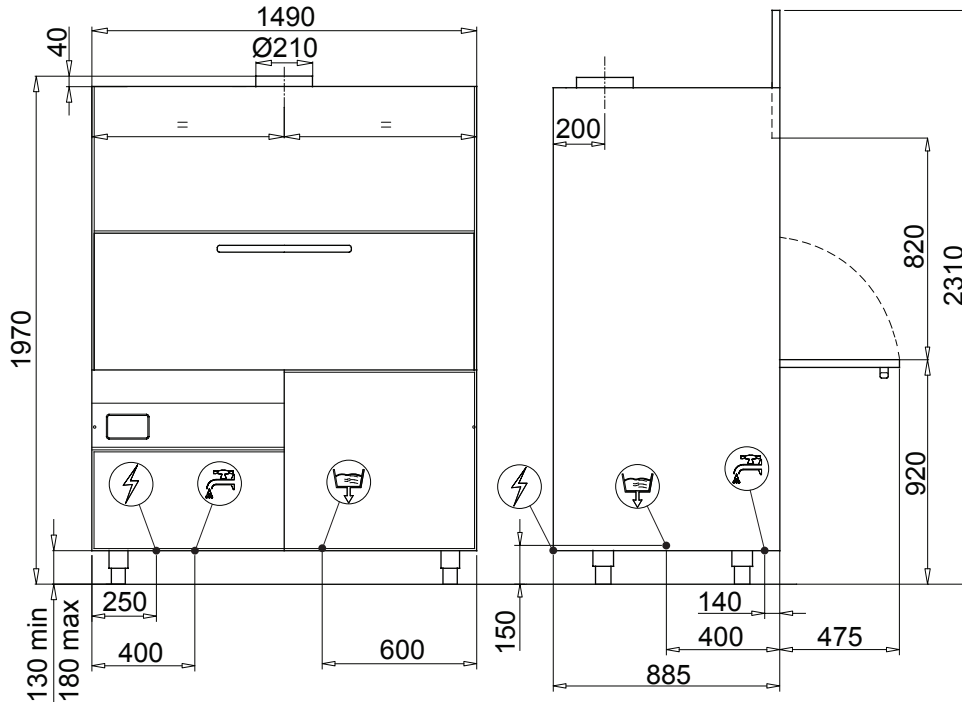

RP-4 POT & UTENSIL WASHER

The RP-4 is our most popular general purpose washer which is used for washing weigh heads, trays, crates, bins, pots, buckets, utensils and paint tins.

Standard Features

- Built in booster heater and thermostop
- Double skinned for efficiency and noise reduction
- Built-in detergent/rinse aid dispensers
- Gravity drained
- Optional: Heat recovery unit**

**Needs hot and cold water connection

**WATER
SAVING**

**ECO
FRIENDLY**