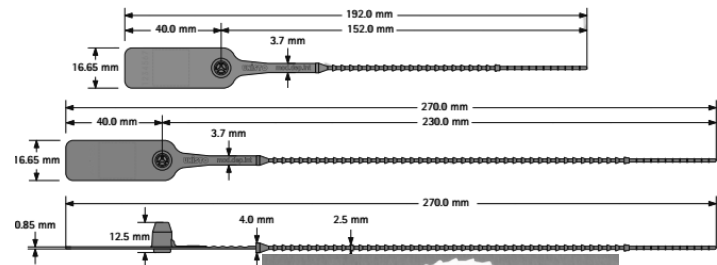

Cable Ties - Easy Snap Security Ties

Due to the low break strength, easy snap security ties are suitable for applications requiring easy hand removal.

Part Number	Length L mm	Tensile Strength
15-PST150	150	14.5
15-PST230	230	14.5

Colours: black (bk), white (we), red (rd), yellow (yw), blue (be) & green (gn)

Add suffix to part number for colour choice. Example: 15-MGT125/12BK /

15-MGT240/16GN

Part Number	Length L mm	Width W mm	Bundle Max. Diameter
15-MGT125/12	125	12	30
15-MGT135/12	135	12	33
15-MGT150/12	150	12	36
15-MGT180/12	180	12	40
15-MGT210/16	210	16	50
15-MGT240/16	240	16	65
15-MGT310/16	310	16	85

Magic Hook and Loop Roll

Great for cord & cable management. Reusable and easy to install. Different colours for easy identification, can be cut to required length.

Sold in 10M rolls.

Colours: black (bk), white (we), red (rd), yellow (yw), blue (be) & green (gn)

Add suffix to part number for colour choice. Example: 15-MGTP15BK / 15-MGTP20RD

Part Number	Width mm	Colour
15-MGTP15BK	15	Black
15-MGTP20BE	20	Blue
15-MGTP20BK	20	Black
15-MGTP20GN	20	Green
15-MGTP20RD	20	Red
15-MGTP20WE	20	White
15-MGTP20	20	Yellow