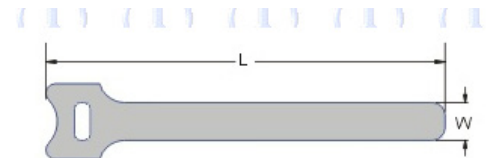

Cable Ties - Easy Snap Security Ties

Due to the low break strength, easy snap security ties are suitable for applications requiring easy hand removal.

Part Number	Length L mm	Tensile Strength
15-PST150	150	14.5
15-PST230	230	14.5

Polyamide (PA)

Colours: red, blue, green, yellow, orange and white

Available plain or numbered.

15-PST230XX where X = BL (blue), PY (yellow), R (red), WH (white Hi-Q)

Cable Ties - Hook and Loop

Great for cord & cable management. Reusable and easy to install. Different colours for easy identification.

Colours: black (bk), white (we), red (rd), yellow (yw), blue (be) & green (gn)

Add suffix to part number for colour choice. Example: 15-MGT125/12BK /

15-MGT240/16GN

Part Number	Length L mm	Width W mm	Bundle Max. Diameter
15-MGT125/12	125	12	30
15-MGT135/12	135	12	33
15-MGT150/12	150	12	36
15-MGT180/12	180	12	40
15-MGT210/16	210	16	50
15-MGT240/16	240	16	65
15-MGT310/16	310	16	85

Magic Hook and Loop Roll

Great for cord & cable management. Reusable and easy to install. Different colours for easy identification, can be cut to required length.

Sold in 10M rolls.

Colours: black (bk), white (we), red (rd), yellow (yw), blue (be) & green (gn)