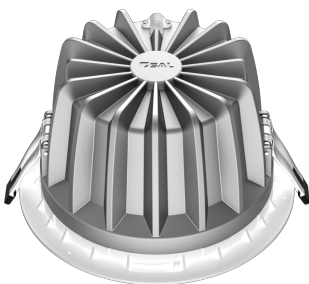

Milano 230 Commercial LED downlight

Introducing the Milano commercial LED downlight range. With quality and performance in mind, the Milano commercial LED downlight family offers a wide range of sizes, wattages, beam optics, colours and specifications

[CLICK HERE: Learn more about the vandalproof model](#)

Design Specifications

- 230mm Ø Light weight die-cast aluminium body for efficient heat dissipation
- High output CREE SMD LED chips, L90 > 50,000 hours, CRI 90 and 4000K as standard with white trim
- Excellent glare control with set back optical design, 60° beam optic as standard
- Tridonic remote constant current non-dimmable LED driver as standard
- Quick release mounting clips for easy installation or maintenance

Dimensions

Milano-230-led-commercial-downlight-single-line-drawing

Milano 230mm (DML23)

Photometric Data

Milano 230mm polar curve - Commercial LED downlight

Milano 230

60° beam

Product Images

Milano 230mm top view - Commercial LED downlight

Milano downlight trim options - Commercial LED downlight