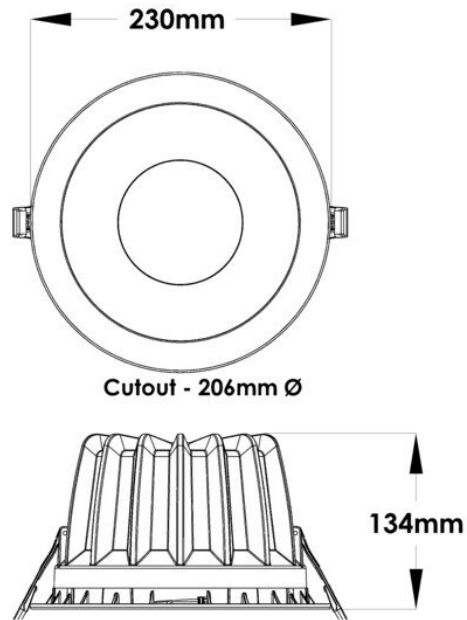

[CLICK HERE: Learn more about the vandalproof model](#)

Design Specifications

- 230mm Ø Light weight die-cast aluminium body for efficient heat dissipation
- High output CREE SMD LED chips, L90 > 50,000 hours, CRI 90 and 4000K as standard with white trim
- Excellent glare control with set back optical design, 60° beam optic as standard
- Tridonic remote constant current non-dimmable LED driver as standard
- Quick release mounting clips for easy installation or maintenance

Code Methodology: **DML23** = Size | **40** = Wattage | **40** = CCT | **N** = Dimming Type | **WH** = Trim colour

Variants Available:

Wattage - **21** / **25** / **29** / **34** / **40**

CCT - **30** = 3000K / **40** = 4000K / **CY** = Cyanosis

Dimensions

Milano-230-led-commercial-downlight-single-line-drawing

Milano 230mm (DML23)

Photometric Data

Milano 230mm polar curve - Commercial LED downlight

Milano 230

60° beam

Product Images

Milano 230mm top view - Commercial LED downlight

Milano downlight trim options - Commercial LED downlight