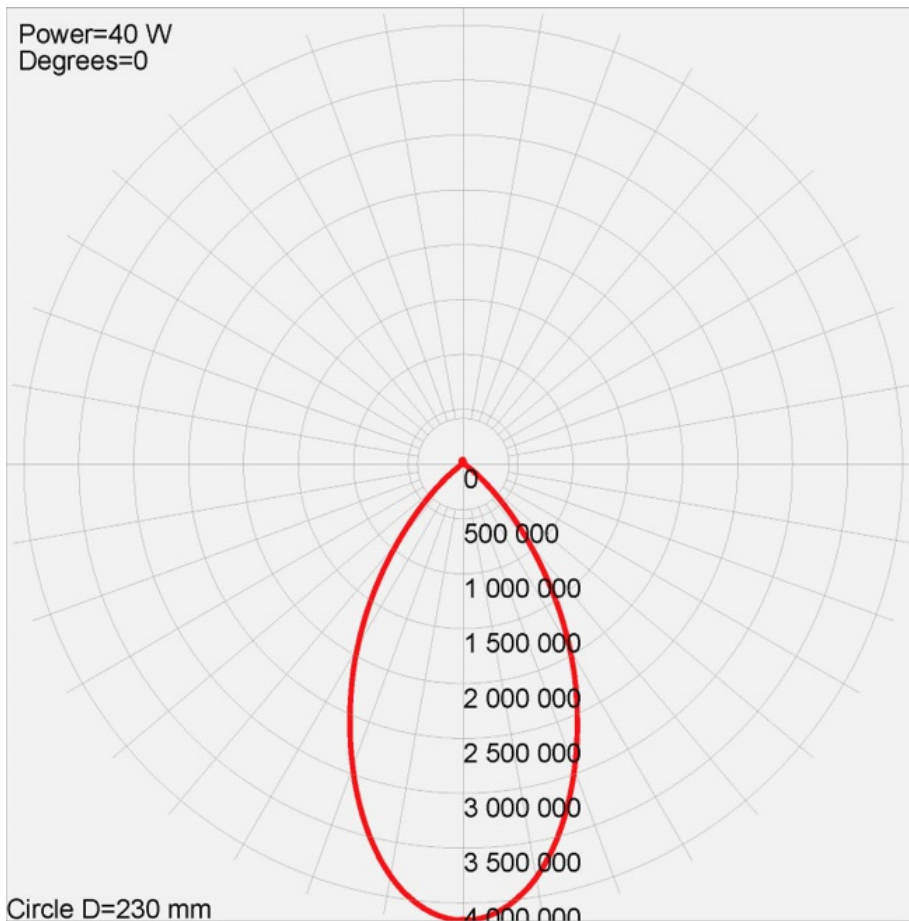

[CLICK HERE: Learn more about the vandalproof model](#)

Design Specifications

- 230mm Ø Light weight die-cast aluminium body for efficient heat dissipation
- High output CREE SMD LED chips, L90 > 50,000 hours, CRI 90 and 4000K as standard with white trim
- Excellent glare control with set back optical design, 60° beam optic as standard
- Tridonic remote constant current non-dimmable LED driver as standard
- Quick release mounting clips for easy installation or maintenance

Code Methodology: **DML23** = Size | **40** = Wattage | **40** = CCT | **N** = Dimming Type | **WH** = Trim colour

Variants Available:

Wattage - **21** / **25** / **29** / **34** / **40**

CCT - **30** = 3000K / **40** = 4000K / **CY** = Cyanosis

Dimensions

Milano-230-led-commercial-downlight-single-line-drawing

Milano 230mm (DML23)

Photometric Data

Milano 230mm polar curve - Commercial LED downlight

Milano 230

60° beam

Product Images