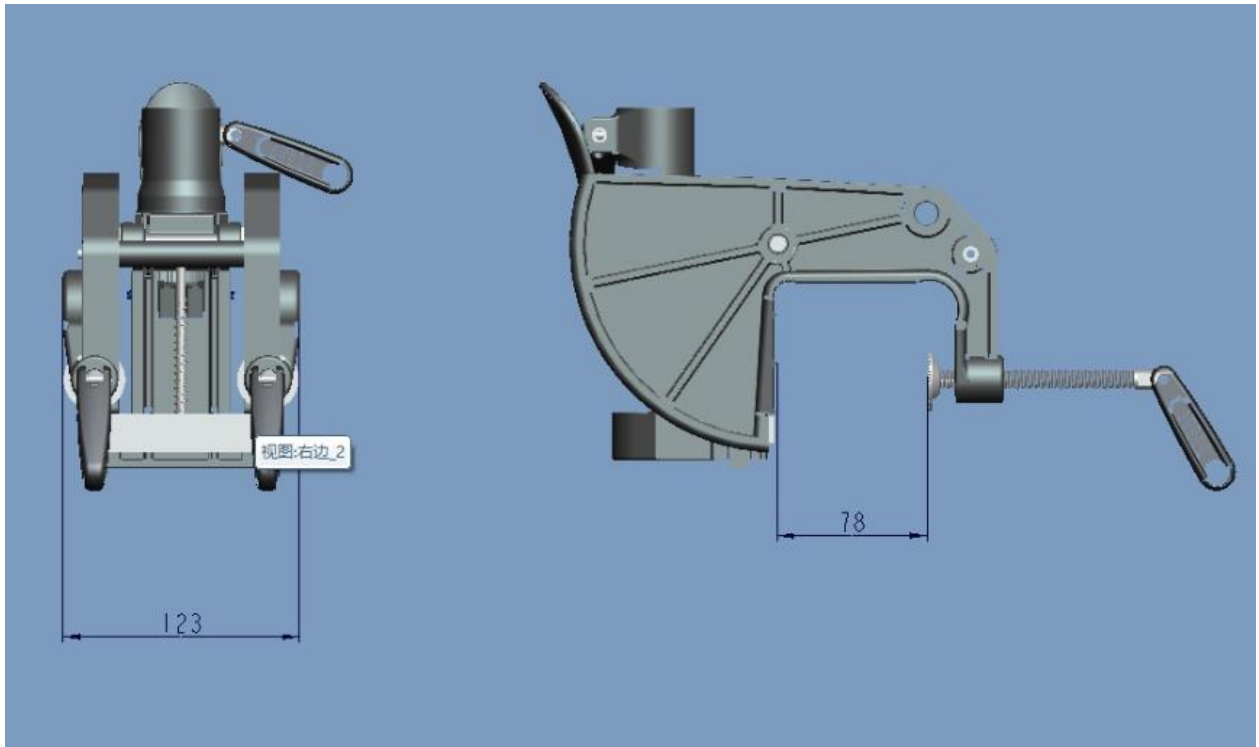

Dimensions

The motor length will be different for each item (see below) but all other information remains the same.

1HP motor length is 255mm (EMP80)

1.5HP - 275mm (EMP100)

2.0HP - 295mm (EMP120)

3.0HP - 335mm (EMP160)