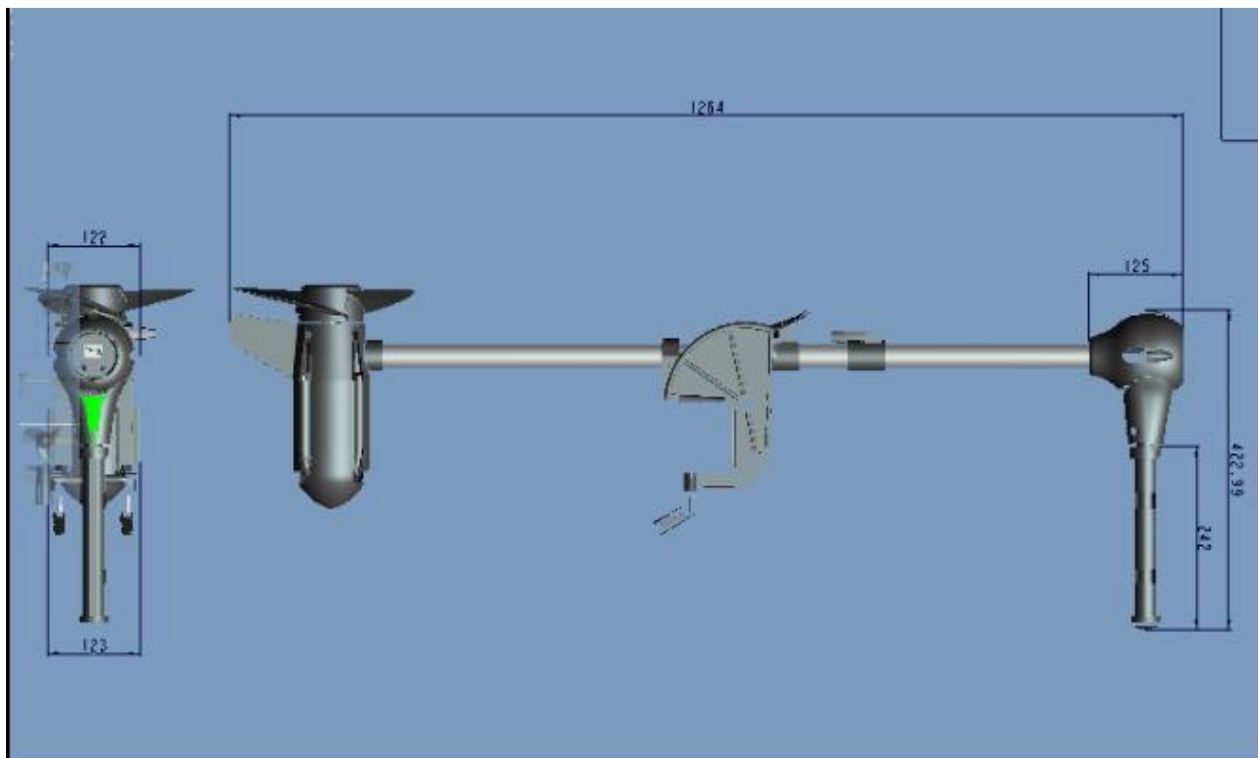

Dimensions

The motor length will be different for each item (see below) but all other information remains the same.

1HP motor length is 255mm (EMP80)

1.5HP - 275mm (EMP100)

2.0HP - 295mm (EMP120)

3.0HP - 335mm (EMP160)