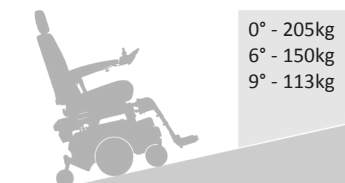

BURGUNDY RED

888WNULLHD

FEATURES

- High back contoured seat with headrest
 - Height / angle adjustable seat
 - Lift up & adjustable width / height arm rests
 - Fold up adjustable height / depth footrest
 - Mid wheel drive
 - Finger control operation
 - High / Low speed settings
 - Battery power indicator
 - Horn
 - Ideal for indoor and outdoor use on even ground
 - Tie down points for transport
- Attachment options available:
 Swing away legrests
 Elevating swing away legrests
 Stump support

SPECIFICATIONS

Overall: 1060mm (L) x 640mm (W) x 1180mm (H)
 Turning Circle: 1090mm
 Speed: 6km/h
 Maximum range: Up to 35km
 Safe climb angle: 8°
 Maximum climb angle: 9°
 Motor: 2 x 1.34Hp high torque motors (2 Pole)
 Batteries: 2 x 75 Amp minimum (supplied)
 Charger: 8 Amp
 Tyres: Front: Ø180mm / Middle: Ø360mm / Rear: Ø180mm
 Product Weight: 126kg - with batteries
 Maximum User Weight: 205kg - on flat ground

0° - 205kg
 6° - 150kg
 9° - 113kg