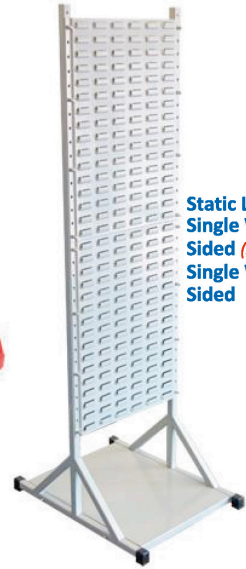

PLASTIC STORAGE CONTAINERS

Spare Parts Containers – Louvre Panels & Stands

Wall Mount Louvre Panels:

▲ Powdercoated Grey Metal ▲ Suits Micro Bins

LP4

LP9 (Shown in Picture With Optional Micro Bins)

Mobile & Static Louvre Stands & Line Feed Trolleys:

▲ Powdercoated Grey Metal ▲ Mobile & Static Units Available in Single & Double Configurations (Single or Double Sided) ▲ 4 x 100mm Swivel Brake Castors For Mobile Units ▲ Heavy Duty Feed Trolleys Fitted With Welded Handle

Mobile Louvre Stands: Single Width - Single Sided Single Width - Double Sided (Shown in Picture With Optional Micro Bins)

Static Louvre Stands: Single Width - Single Sided (Shown in Picture) Single Width - Double Sided

Static Louvre Stands:
Double Width - Single Sided
(Shown in Picture)
Double Width - Double Sided

Line Feed Trolley 511161
(Shown in Picture With
Optional Micro Bins)

Line Feed Trolley 511251 (Shown
in Picture With Optional Micro Bins)