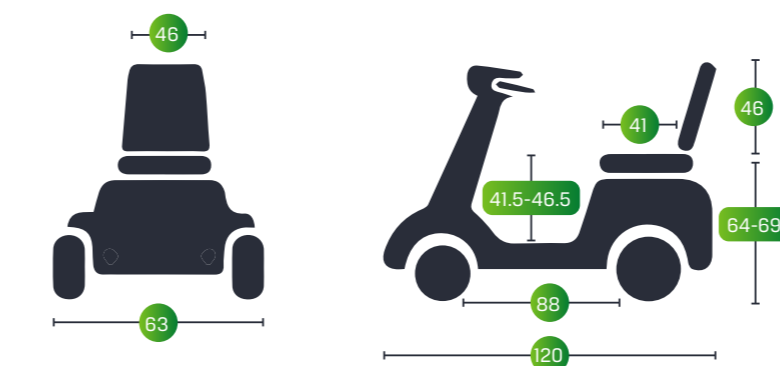

Wanderer
Rediscover Your Freedom

Great to Roam Around

Wanderer
Rediscover Your Freedom

A great option for daily use, the Wanderer is designed for trips to the shops, getting out in the fresh air, or popping over to visit friends and family.

Its dynamic safety features include automatic speed adjustment while turning, and lockable storage, making it a practical and safe choice for getting out and about.

- Adjustable prestige car like suspension front & rear delivers a smooth ride over varied terrain
- Comfortable leather feel contoured high back seat with slide, swivel, recline & adjustable armrests
- Unique battery storage design allows for greater floor space & a safe secure lockable storage area for personal items
- New modern LCD dashboard display offers clearer easier to read battery gauge, speed, time & temperature
- LED lighting system delivers brighter illumination with less power consumption
- Built in speed reduction switch which is activated when turning offering exceptional safety
- New easy to access 12-volt socket (for phone or GPS)

Dimensions (cm)

Weight (kg)

Base	70
Battery/ea	6.5
Seat	18.5
Total with Battery	114.5
Capacity	136

Technical Specs

Max Speed	10kph
Range	up to 30km
Turn Radius	143cm
Ground Clearance	10cm
Motor	DC 24V, 295W (Rating) 1150W (Max)
Controller	Rhino 2 90A
Battery	12V/22A/H x 4pcs
Charger	5A off-board
Gradient	10°
Front Wheel	11" pneumatic
Rear Wheel	11" pneumatic
Brake	intelligent, regenerative, electromagnetic brakes