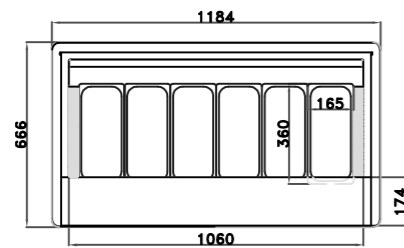

ITALIAN GELATO CONCEPTS PTY LIMITED

ITAL PROGET BRIO

Self-Contained – Gelato

360 x 165 x 120 – 6 / 7 / 9 Tray

N° 6 Trays

N° 7 Trays

N° 9 Trays

265 x 160 x 150 – 6 / 7 / 9 Tray