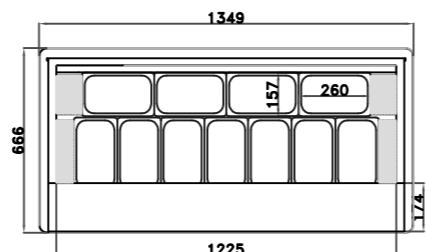

ITALIAN GELATO CONCEPTS PTY LIMITED

ITAL PROGET BRIO

Self-Contained – Gelato

360 x 165 x 120 – 6 / 7 / 9 Tray

N° 6 Trays

N° 7 Trays

N° 9 Trays

265 x 160 x 150 – 6 / 7 / 9 Tray

N° 6 Trays

N° 7 Trays

N° 9 Trays