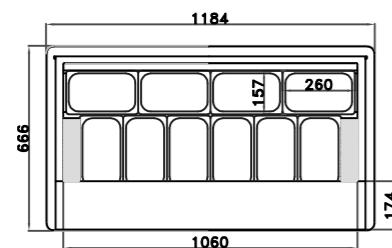

ITALIAN GELATO CONCEPTS PTY LIMITED

ITAL PROGET BRIO

Self-Contained – Gelato

360 x 165 x 120 – 6 / 7 / 9 Tray

N° 6 Trays

N° 7 Trays

N° 9 Trays

265 x 160 x 150 – 6 / 7 / 9 Tray

N° 6 Trays

N° 7 Trays

N° 9 Trays