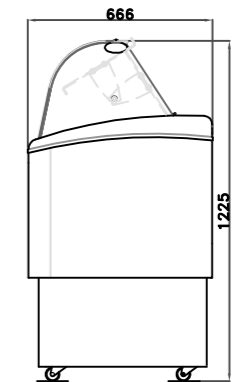

ITALIAN GELATO CONCEPTS PTY LIMITED

ITAL PROGET BRIO

Self-Contained – Gelato

360 x 165 x 120 – 6 / 7 / 9 Tray

N° 6 Trays

N° 7 Trays

N° 9 Trays

265 x 160 x 150 – 6 / 7 / 9 Tray