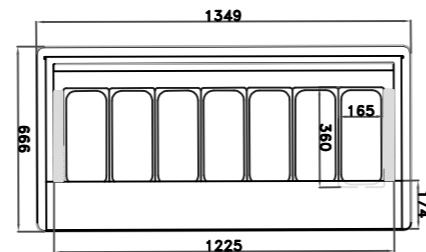

ITALIAN GELATO CONCEPTS PTY LIMITED

ITAL PROGET BRIO

Self-Contained – Gelato

360 x 165 x 120 – 6 / 7 / 9 Tray

N° 6 Trays

N° 7 Trays

N° 9 Trays

265 x 160 x 150 – 6 / 7 / 9 Tray

N° 6 Trays

N° 7 Trays

N° 9 Trays