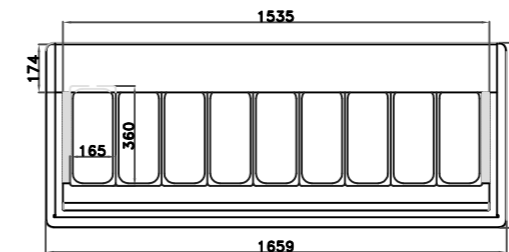

ITALIAN GELATO CONCEPTS PTY LIMITED

ITAL PROGET BRIO

Self-Contained – Gelato

360 x 165 x 120 – 6 / 7 / 9 Tray

N° 6 Trays

N° 7 Trays

N° 9 Trays

265 x 160 x 150 – 6 / 7 / 9 Tray

N° 6 Trays

N° 7 Trays

N° 9 Trays