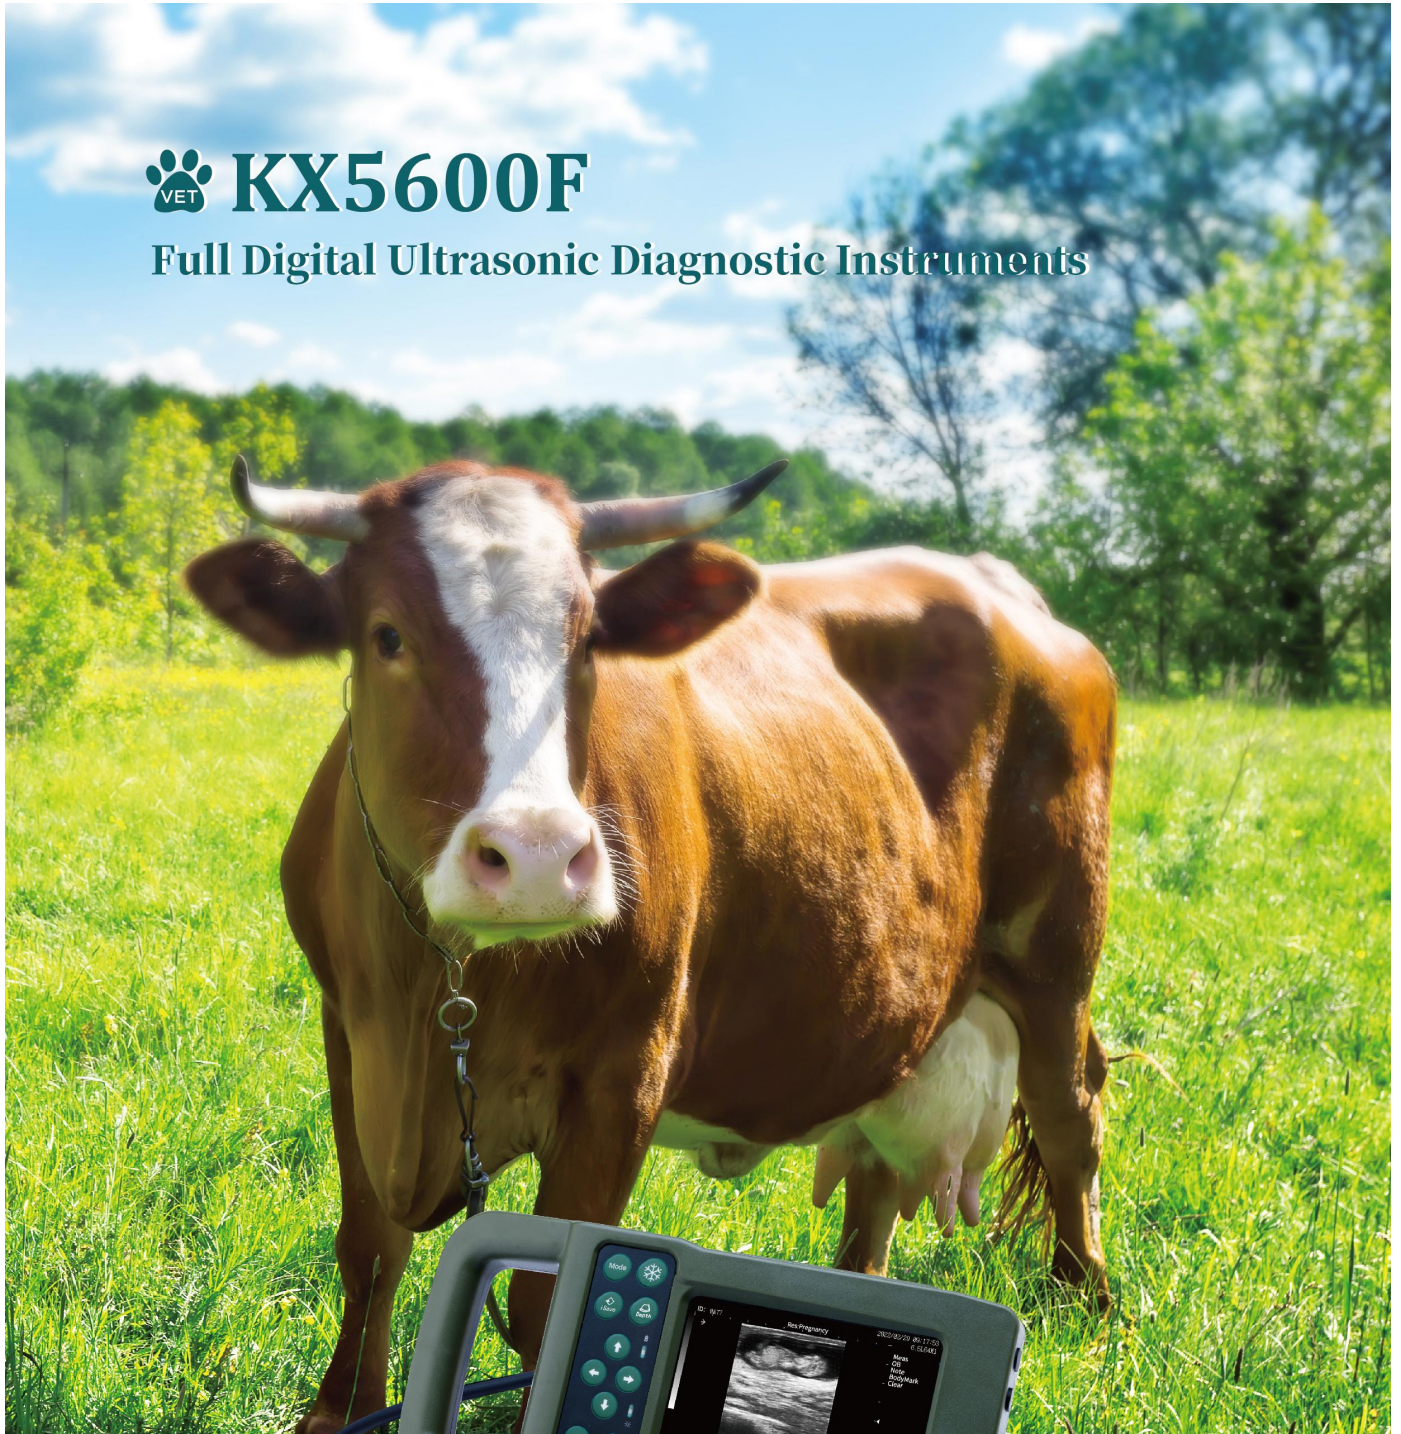

KX5600F

Full Digital Ultrasonic Diagnostic Instruments

KAIXIN

XUZHOU KAIXIN ELECTRONIC INSTRUMENT CO., LTD.

KX5600F

Full Digital Ultrasonic Diagnostic Instruments

Features

- 5.6 ' LCD
- Lightweight
- large-capacity Li battery
- Water-proof
- Replaceable probes
- One-key image storage
- 8 grids for quick measurement
- Checking list to record
- User's friendly data management

Replaceable probe

Durable, functional and affordable for veterinarians, feedlots and other practitioners.

ADD:Kaixin Mansion, C-01, Economic Development Zone, Xuzhou, Jiangsu, China.

Zip Code: 221004

Tel: +86-516-87732932 / 87733758