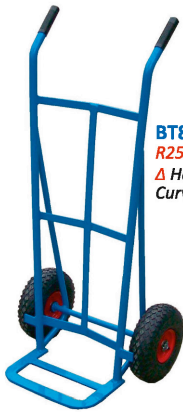

TROLLEYS

Handtrucks

Handtrucks:

△ Powdercoated / Galvanised / Aluminium Finishes △ Quality Robust Frame △ Available in Pneumatic, Solid or Stairclimber Wheels △ Optional Ratchet Strap Available

BF22 (Shown with 250x6 Pneumatic Wheels)
△ Refrigerators, Vending Machines & Tall Furniture

BF23
△ Refrigerators, Vending Machines & Tall Furniture

BF24 (Shown with 250x6 Pneumatic Wheels & Optional Ratchet Strap)
△ Bar Fridges, Washing Machines & Furniture

BF25
△ Bar Fridges, Washing Machines & Furniture

BT15 (Shown with 350x4 Pneumatic Wheels)
△ Cartons & Heavy Boxes

BT4 (Shown with 250x6 Pneumatic Wheels)
BT7
BT6
△ For Multipurpose Use

BT8 (Shown with R250/50 Solid Wheels)
△ Heavy Duty Use - Curved Back

BT10 (Shown with R250/50 Solid Wheels)
△ Heavy Duty Use

BT32 (Shown with 350x4 Pneumatic Wheels)
△ Leaves Hand Free For Opening Doors

Ratchet Strap
△ Suitable For All Models (Except BT4, BT7, BT6 & CT600LB Models)