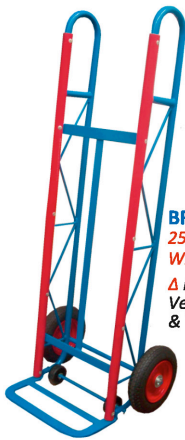

TROLLEYS

Handtrucks

Handtrucks:

△ Powdercoated / Galvanised / Aluminium Finishes △ Quality Robust Frame △ Available in Pneumatic, Solid or Stairclimber Wheels △ Optional Ratchet Strap Available

BF22 (Shown with 250x6 Pneumatic Wheels)
△ Refrigerators, Vending Machines & Tall Furniture

BF23
△ Refrigerators, Vending Machines & Tall Furniture

BF24 (Shown with 250x6 Pneumatic Wheels & Optional Ratchet Strap)
△ Bar Fridges, Washing Machines & Furniture

BF25
△ Bar Fridges, Washing Machines & Furniture

BT15 (Shown with 350x4 Pneumatic Wheels)
△ Cartons & Heavy Boxes

BT4 (Shown with 250x6 Pneumatic Wheels)
BT7
BT6
△ For Multipurpose Use

BT8 (Shown with R250/50 Solid Wheels)
△ Heavy Duty Use - Curved Back

BT10 (Shown with R250/50 Solid Wheels)
△ Heavy Duty Use

BT32 (Shown with 350x4 Pneumatic Wheels)
△ Leaves Hand Free For Opening Doors

Ratchet Strap
△ Suitable For All Models (Except BT4, BT7, BT6 & CT600LB Models)