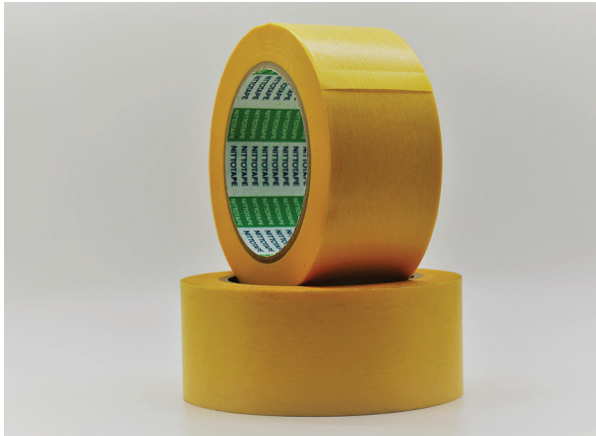

GILMORES

A UFP INDUSTRIES COMPANY

Nitto

Innovation for Customers

Washi Masking Tape

No. 7288

DEVELOPED FOR USE ON AUSTRALIAN BUILDING AND CONSTRUCTION SITES

Nitto's 7288 is ideal for use as the primary tape underlay to protect flooring and other substrates during the application, use and removal of floor protection sheets.

- Yellow Washi (Japanese flat paper)
- Pressure sensitive acrylic adhesive
- Thin and strong
- Flexible, conformable and easily removed up to 60 days from application
- Does not break when peeling off and unwinding
- Easily torn by hand
- Smooth top layer for safe and friendly hand pressure
- Suitable on timber, aluminium, skirting, tile and other floor surfaces
- No adhesive residue

Product Code Nitto 7288 – 50 metre rolls

Available Sizes 24mm, 36mm, 48mm and 72mm

Grade Washi Tape

Colour Range Yellow

Nitto creates value for our Customers with product offerings based on the below functions: