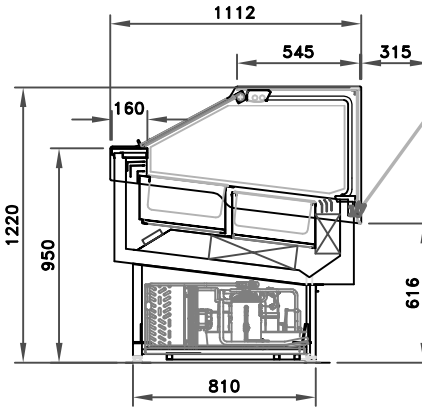

ITALIAN GELATO CONCEPTS PTY LIMITED

ITAL PROGET DREAM 2V

Self-Contained - Gelato

DREAM 12 CASTORS

DREAM 18 & 24 CASTORS

WITHOUT PANELS

WITH PANELS

N° 12 Trays

N° 18 Trays

N° 24 Trays

360 x 165 x 120 - 12 / 18 / 24 Tray

N° 8 Trays

N° 12 Trays

N° 16 Trays

360 x 250 x 80 - 8 / 12 / 16 Tray