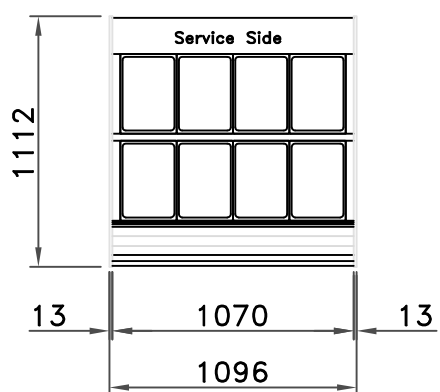

ITALIAN GELATO CONCEPTS PTY LIMITED

ITAL PROGET DREAM 2V

Self-Contained - Gelato

DREAM 12 CASTORS

DREAM 18 & 24 CASTORS

WITHOUT PANELS

WITH PANELS

N° 12 Trays

N° 18 Trays

N° 24 Trays

360 x 165 x 120 - 12 / 18 / 24 Tray

N° 8 Trays

N° 12 Trays

N° 16 Trays

360 x 250 x 80 - 8 / 12 / 16 Tray