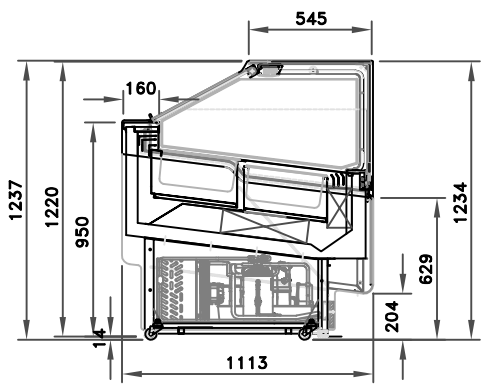

ITALIAN GELATO CONCEPTS PTY LIMITED

ITAL PROGET DREAM 2V

Self-Contained - Gelato

DREAM 12 CASTORS

DREAM 18 & 24 CASTORS

WITHOUT PANELS

WITH PANELS

N° 12 Trays

N° 18 Trays

N° 24 Trays

360 x 165 x 120 - 12 / 18 / 24 Tray

N° 8 Trays

N° 12 Trays

N° 16 Trays

360 x 250 x 80 - 8 / 12 / 16 Tray