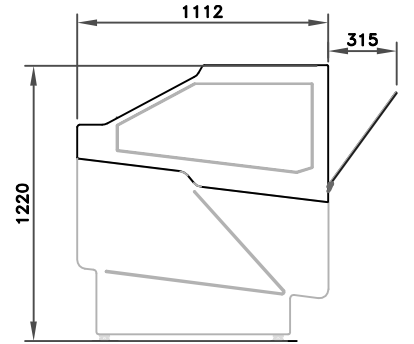

ITALIAN GELATO CONCEPTS PTY LIMITED

ITAL PROGET DREAM 2V

Self-Contained - Gelato

DREAM 12 CASTORS

DREAM 18 & 24 CASTORS

WITHOUT PANELS

WITH PANELS

N° 12 Trays

N° 18 Trays

N° 24 Trays

360 x 165 x 120 - 12 / 18 / 24 Tray

N° 8 Trays

N° 12 Trays

N° 16 Trays

360 x 250 x 80 - 8 / 12 / 16 Tray