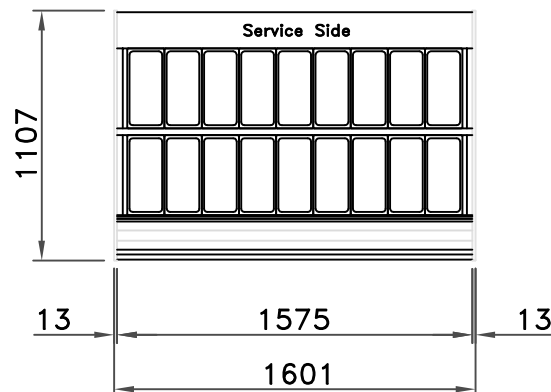

ITALIAN GELATO CONCEPTS PTY LIMITED

ITAL PROGET DREAM 2V

Self-Contained - Gelato

DREAM 12 CASTORS

DREAM 18 & 24 CASTORS

WITHOUT PANELS

WITH PANELS

N° 12 Trays

N° 18 Trays

N° 24 Trays

360 x 165 x 120 - 12 / 18 / 24 Tray

N° 8 Trays

N° 12 Trays

N° 16 Trays

360 x 250 x 80 - 8 / 12 / 16 Tray