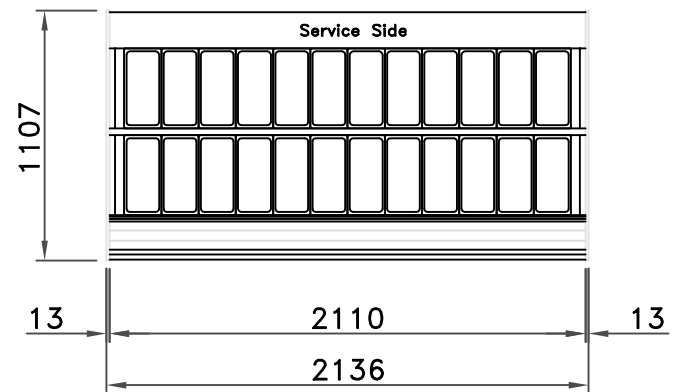

ITALIAN GELATO CONCEPTS PTY LIMITED

ITAL PROGET DREAM 2V

Self-Contained - Gelato

DREAM 12 CASTORS

DREAM 18 & 24 CASTORS

WITHOUT PANELS

WITH PANELS

N° 12 Trays

N° 18 Trays

N° 24 Trays

360 x 165 x 120 - 12 / 18 / 24 Tray

N° 8 Trays

N° 12 Trays

N° 16 Trays

360 x 250 x 80 - 8 / 12 / 16 Tray