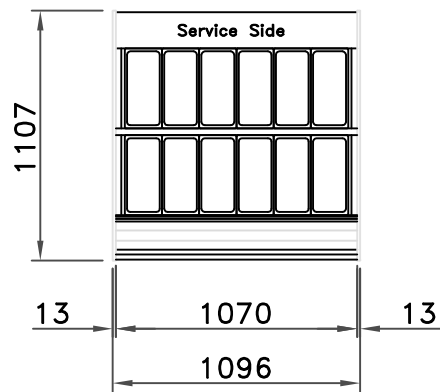

ITALIAN GELATO CONCEPTS PTY LIMITED

ITAL PROGET DREAM 2V

Self-Contained - Gelato

DREAM 12 CASTORS

DREAM 18 & 24 CASTORS

WITHOUT PANELS

WITH PANELS

N° 12 Trays

N° 18 Trays

N° 24 Trays

360 x 165 x 120 - 12 / 18 / 24 Tray

N° 8 Trays

N° 12 Trays

N° 16 Trays

360 x 250 x 80 - 8 / 12 / 16 Tray