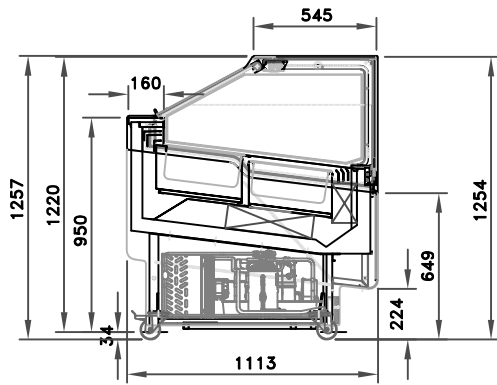

ITALIAN GELATO CONCEPTS PTY LIMITED

ITAL PROGET DREAM 2V

Self-Contained - Gelato

DREAM 12 CASTORS

DREAM 18 & 24 CASTORS

WITHOUT PANELS

WITH PANELS

N° 12 Trays

N° 18 Trays

N° 24 Trays

360 x 165 x 120 - 12 / 18 / 24 Tray

N° 8 Trays

N° 12 Trays

N° 16 Trays

360 x 250 x 80 - 8 / 12 / 16 Tray